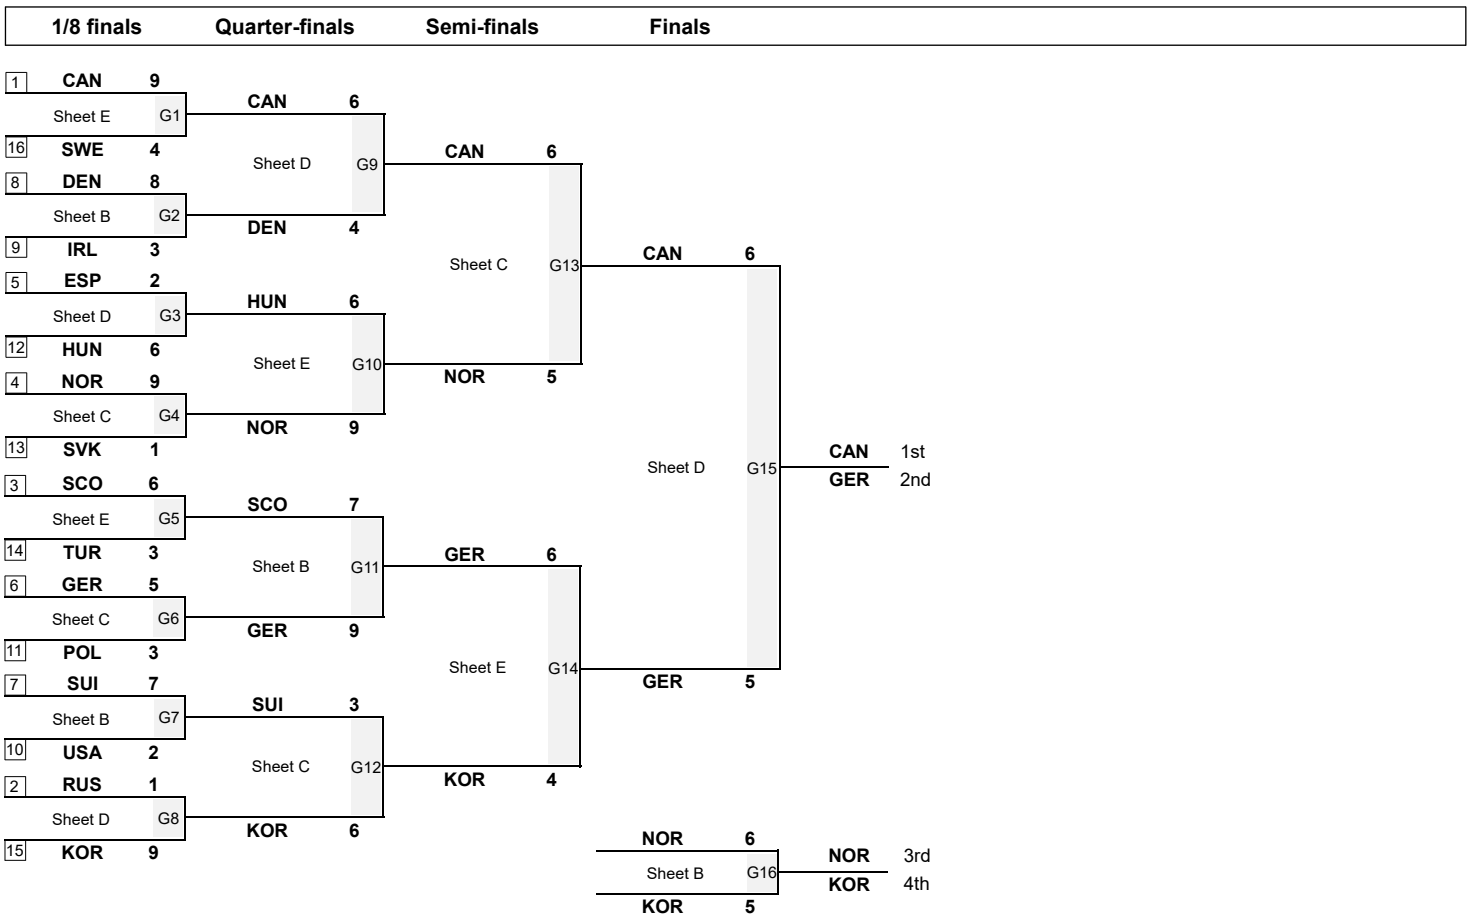

SAT 19 OCT 2019
Start Time 15:00

Finals

Session Results and Standings

Sheet	Game	Team	LSFE	1	2	3	4	5	6	7	8	Extra Ends	Total
B	11	KOR - Korea	*	0	2	0	2	0	0	1	0		5
	11	NOR - Norway		0	0	1	0	2	1	0	2		6
D	11	CAN - Canada	*	0	0	1	0	3	0	0	2		6
	11	GER - Germany		0	0	0	1	0	3	1	0		5

Play-offs Bracket

Legend:
LSFE(*) Last Stone First End