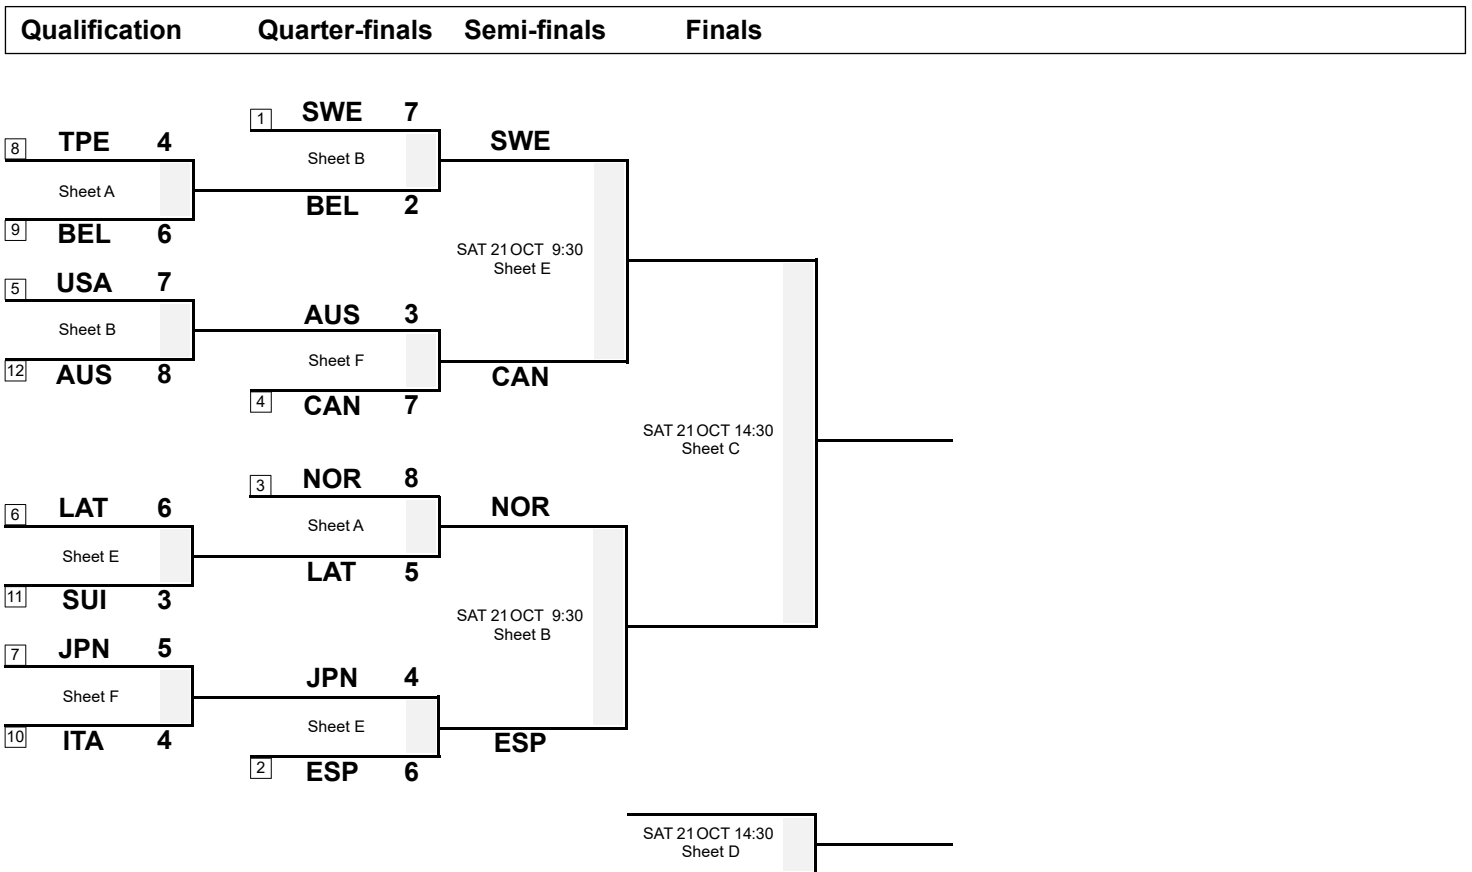

FRI 20 OCT 2023
Start Time 18:00

Quarter-finals

Session Results and Standings

Sheet	Team	LSD/LSFE	1	2	3	4	5	6	7	8	Extra Ends	Total
A	LAT - Latvia	97.7cm	0	2	0	1	0	0	2	0		5
	NOR - Norway	82.0cm *	1	0	1	0	2	1	0	3		8
B	SWE - Sweden	117.7cm *	2	0	1	1	0	3	X	X		7
	BEL - Belgium	142.9cm	0	1	0	0	1	0	X	X		2
E	JPN - Japan	87.1cm *	0	1	0	1	0	1	1	0		4
	ESP - Spain	140.8cm	0	0	3	0	2	0	0	1		6
F	AUS - Australia	187.6cm	0	0	0	1	0	0	2	X		3
	CAN - Canada	113.7cm *	2	1	2	0	2	0	0	X		7

Play-offs Bracket

Legend:
LSD Last Stone Draw **LSFE(*)** Last Stone First End **X** Unplayed/unfinished end due to concession