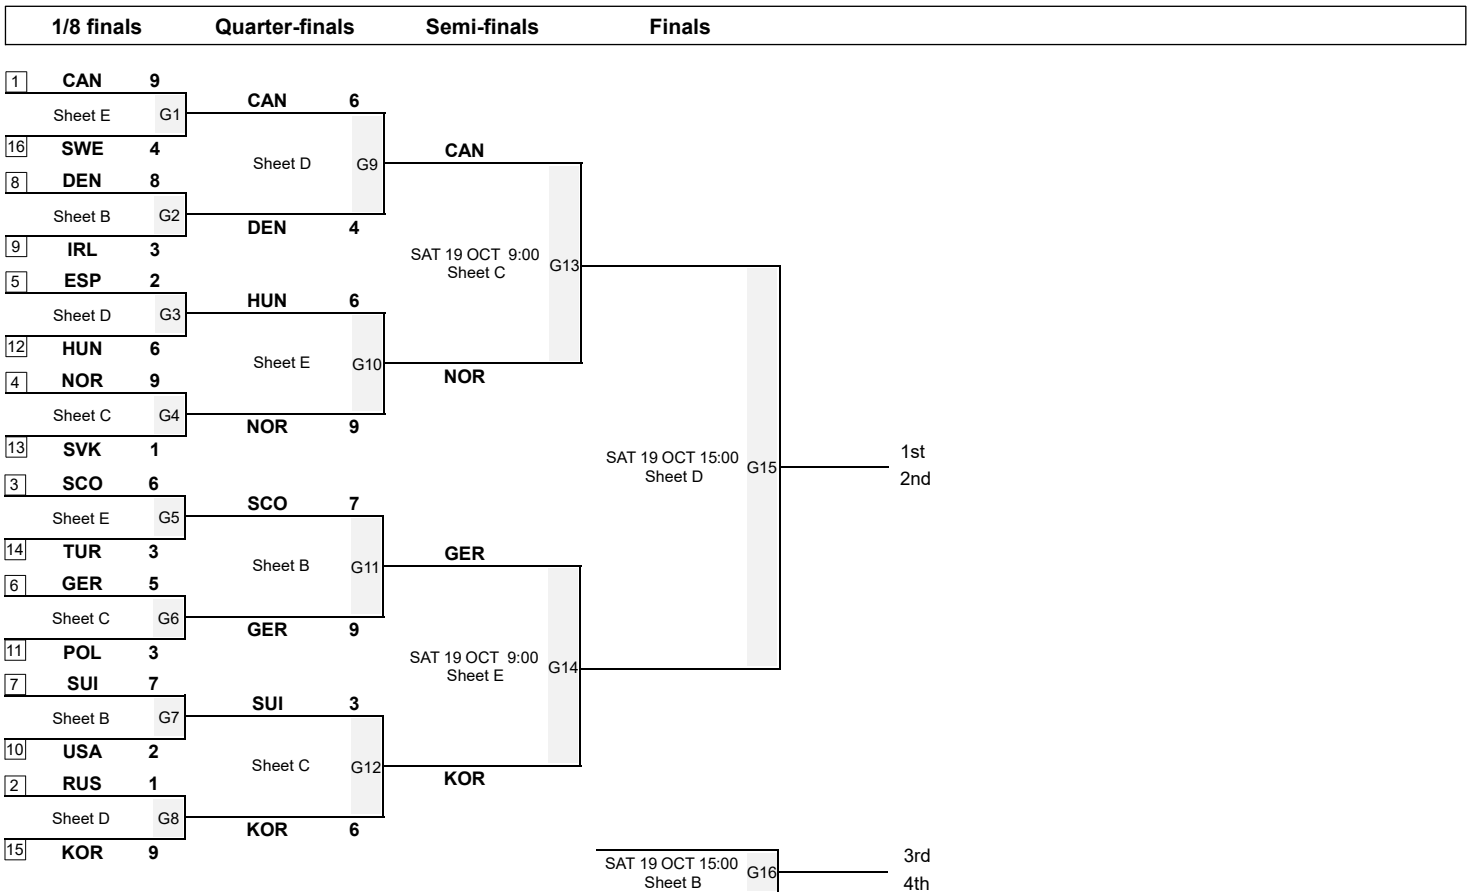

### Session Results and Standings

Sheet	Game	Team	LSFE	1	2	3	4	5	6	7	8	Extra Ends	Total
<b>B</b>	9	GER - Germany	*	1	0	3	0	2	1	0	2		9
	9	SCO - Scotland		0	2	0	3	0	0	2	0		7
<b>C</b>	9	SUI - Switzerland	*	0	2	0	0	0	1	0	0		3
	9	KOR - Korea		0	0	2	0	0	0	0	4		6
<b>D</b>	9	CAN - Canada	*	2	0	1	0	0	2	0	1		6
	9	DEN - Denmark		0	1	0	1	0	0	2	0		4
<b>E</b>	9	NOR - Norway		0	2	2	0	0	2	0	3		9
	9	HUN - Hungary	*	1	0	0	2	1	0	2	0		6

### Play-offs Bracket

**Legend:**  
LSFE(\*) Last Stone First End