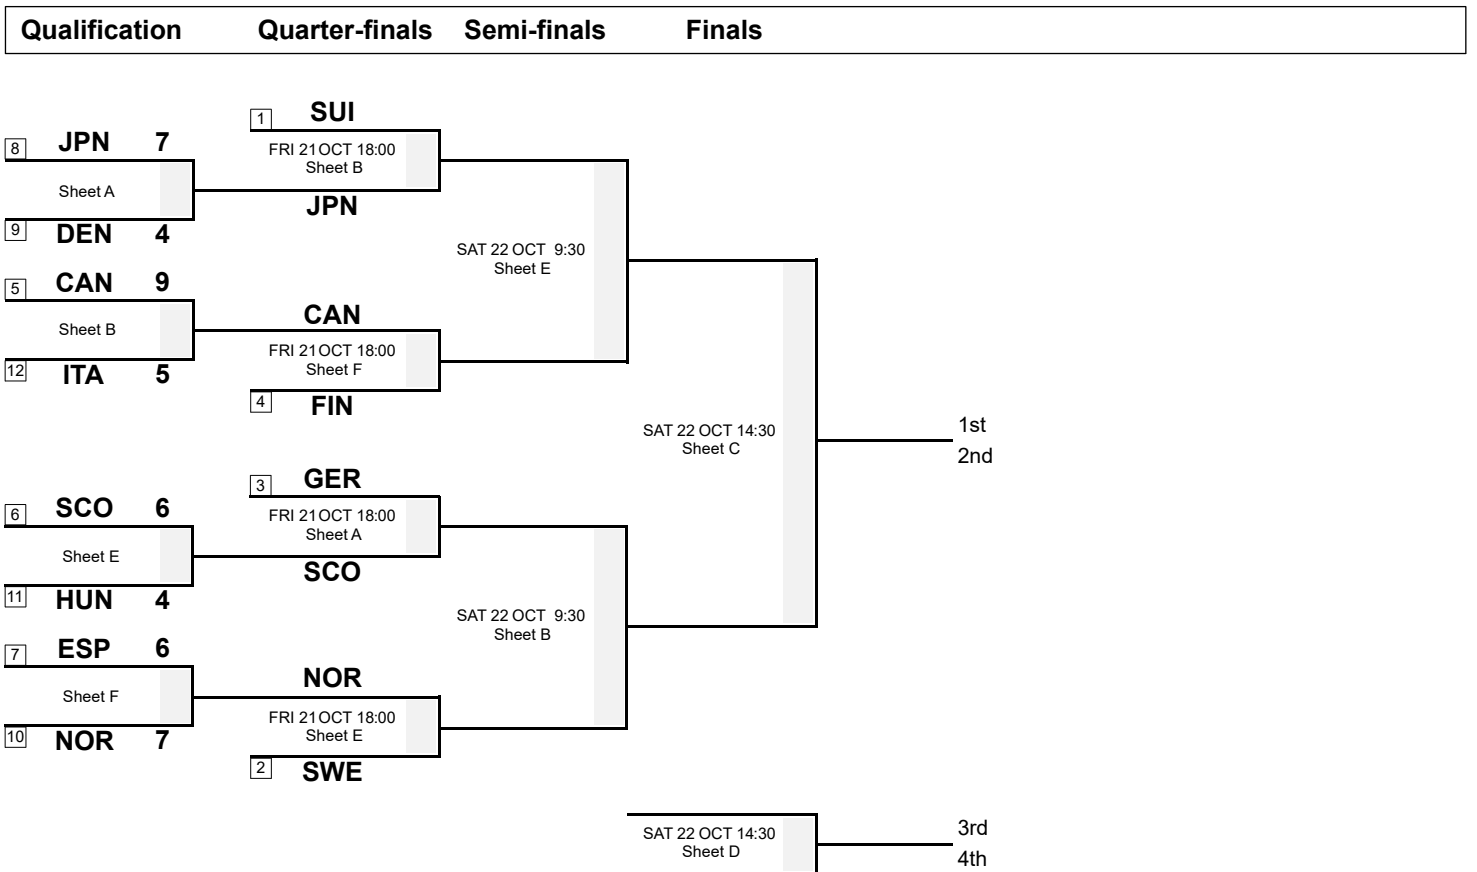

FRI 21 OCT 2022
Start Time 10:00

Qualification Games

Session Results and Standings

Sheet	Game	Team	LSFE	1	2	3	4	5	6	7	8	Extra Ends	Total
A	9	DEN - Denmark		2	0	1	0	0	1	0	0		4
	9	JPN - Japan	*	0	1	0	3	1	0	1	1		7
B	8	ITA - Italy	*	1	0	3	0	1	0	0	X		5
	9	CAN - Canada		0	3	0	1	0	3	2	X		9
E	9	SCO - Scotland	*	2	0	1	1	1	0	0	1		6
	9	HUN - Hungary		0	1	0	0	0	2	1	0		4
F	8	ESP - Spain		0	2	0	0	0	0	1	3	0	6
	9	NOR - Norway	*	1	0	0	3	1	1	0	0	1	7

Play-offs Bracket

Legend:
LSFE(*) Last Stone First End **X** Unplayed/unfinished end due to concession