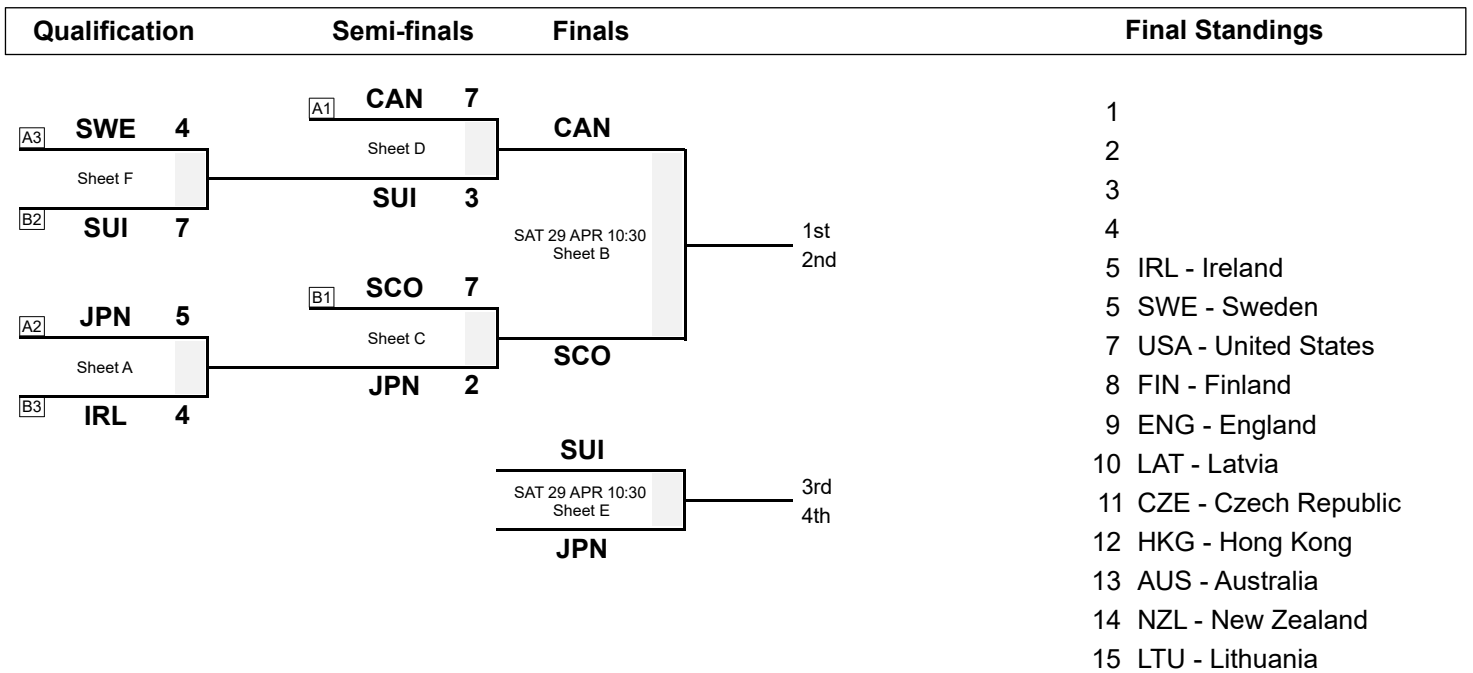

Session Results and Standings

Sheet	Game	Team	LSFE	1	2	3	4	5	6	7	8	Extra Ends	Total
C	9	JPN - Japan		0	1	0	0	1	0	0	X		2
	7	SCO - Scotland	*	1	0	1	1	0	2	2	X		7
D	8	CAN - Canada	*	1	2	0	0	3	0	1	X		7
	8	SUI - Switzerland		0	0	1	1	0	1	0	X		3

Play-offs Bracket

Legend:
LSFE(*) Last Stone First End **X** Unplayed/unfinished end due to concession