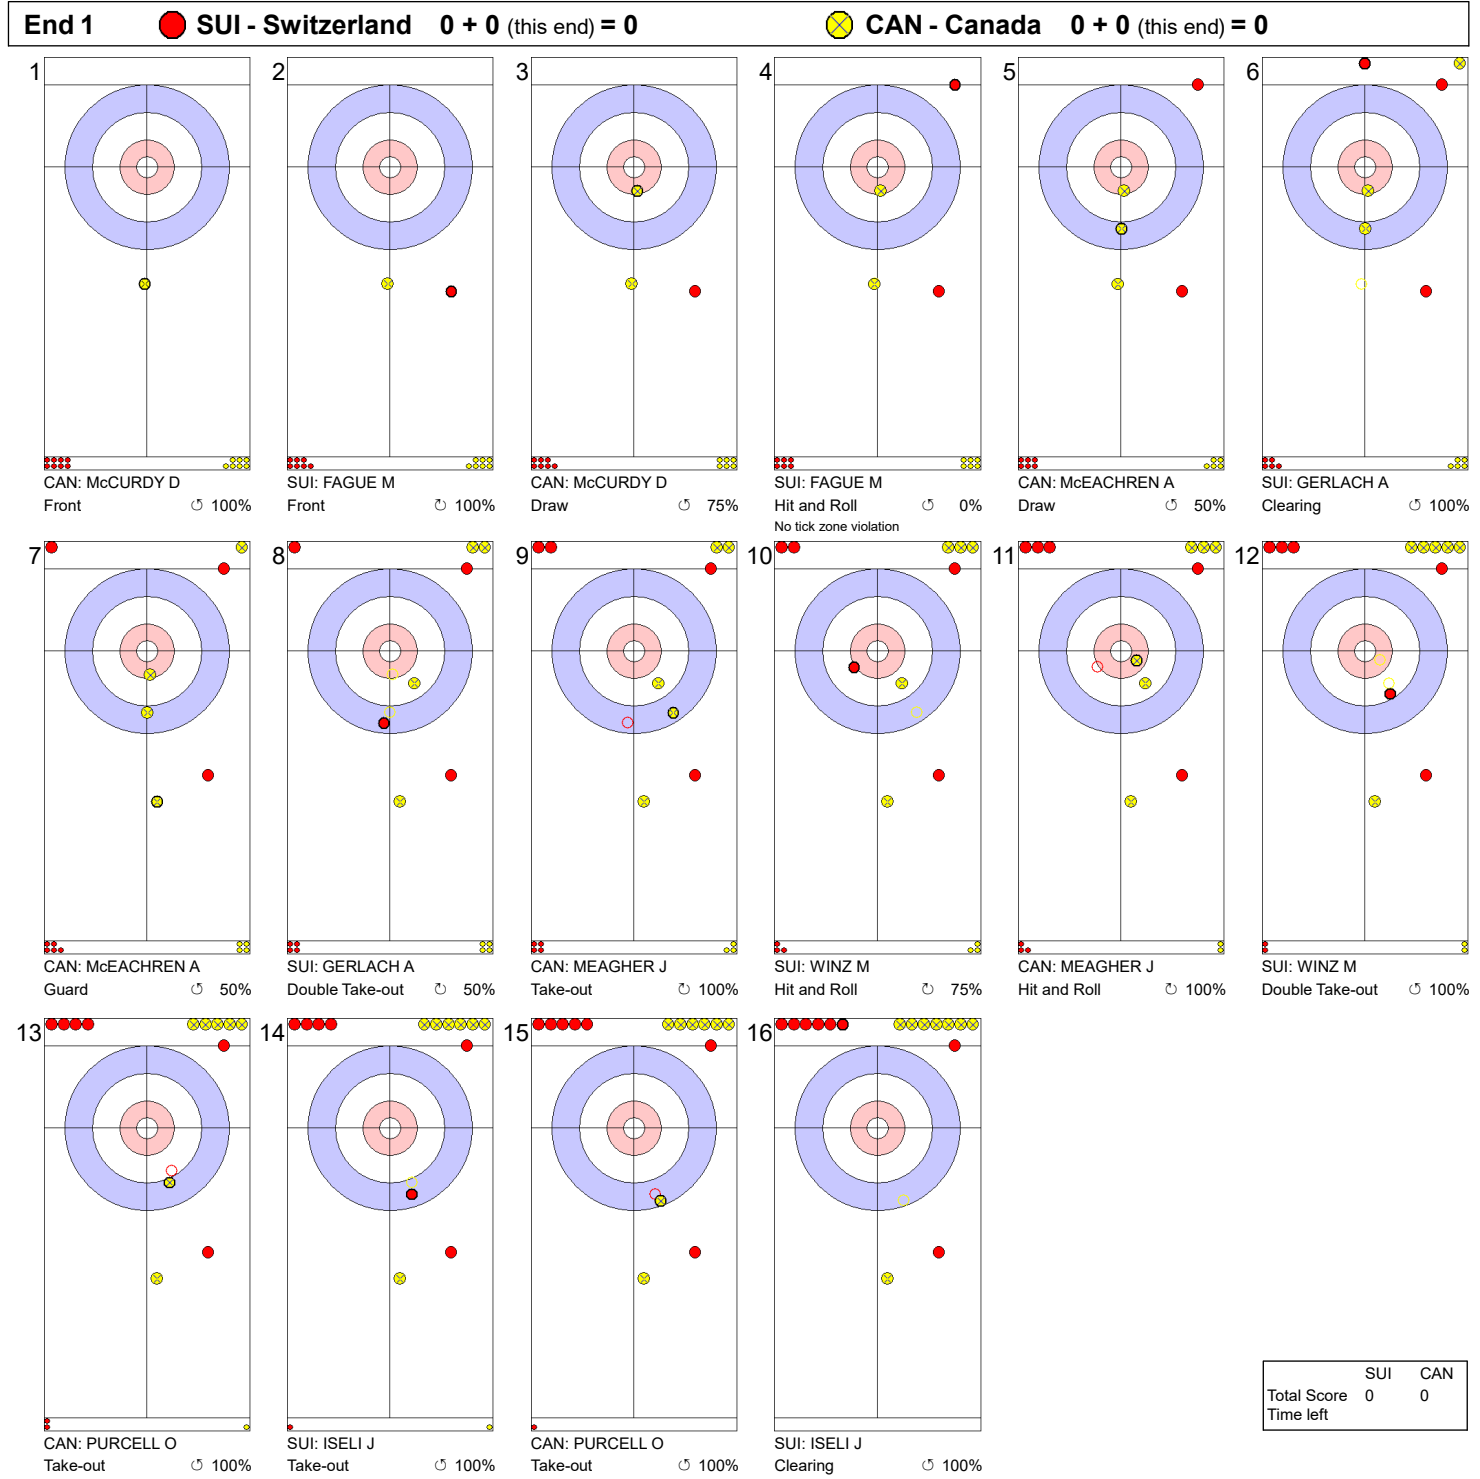

FRI 20 JAN 2023
Start Time 19:00

Game - Shot by Shot

LEGEND

↻ Clockwise ↺ Counter-clockwise - Not considered

FRI 20 JAN 2023
Start Time 19:00

Game - Shot by Shot

LEGEND

↻ Clockwise ↺ Counter-clockwise - Not considered

FRI 20 JAN 2023
Start Time 19:00

Game - Shot by Shot

LEGEND

↻ Clockwise ↺ Counter-clockwise - Not considered

FRI 20 JAN 2023
Start Time 19:00

Game - Shot by Shot

End 4 ● SUI - Switzerland 1 + 1 (this end) = 2 ● CAN - Canada 0 + 0 (this end) = 0

Game - Shot by Shot

End 6 ● SUI - Switzerland 2 + 0 (this end) = 2 ● CAN - Canada 1 + 1 (this end) = 2

	SUI	CAN
Total Score	2	2
Time left		

LEGEND
 ↻ Clockwise ↺ Counter-clockwise - Not considered

FRI 20 JAN 2023
Start Time 19:00

Game - Shot by Shot

	SUI	CAN
Total Score	2	2
Time left		

LEGEND
 ↻ Clockwise ↺ Counter-clockwise - Not considered

FRI 20 JAN 2023
Start Time 19:00

Game - Shot by Shot

End 8 ● **SUI - Switzerland 2 + 0 (this end) = 2** ● **CAN - Canada 2 + 1 (this end) = 3**