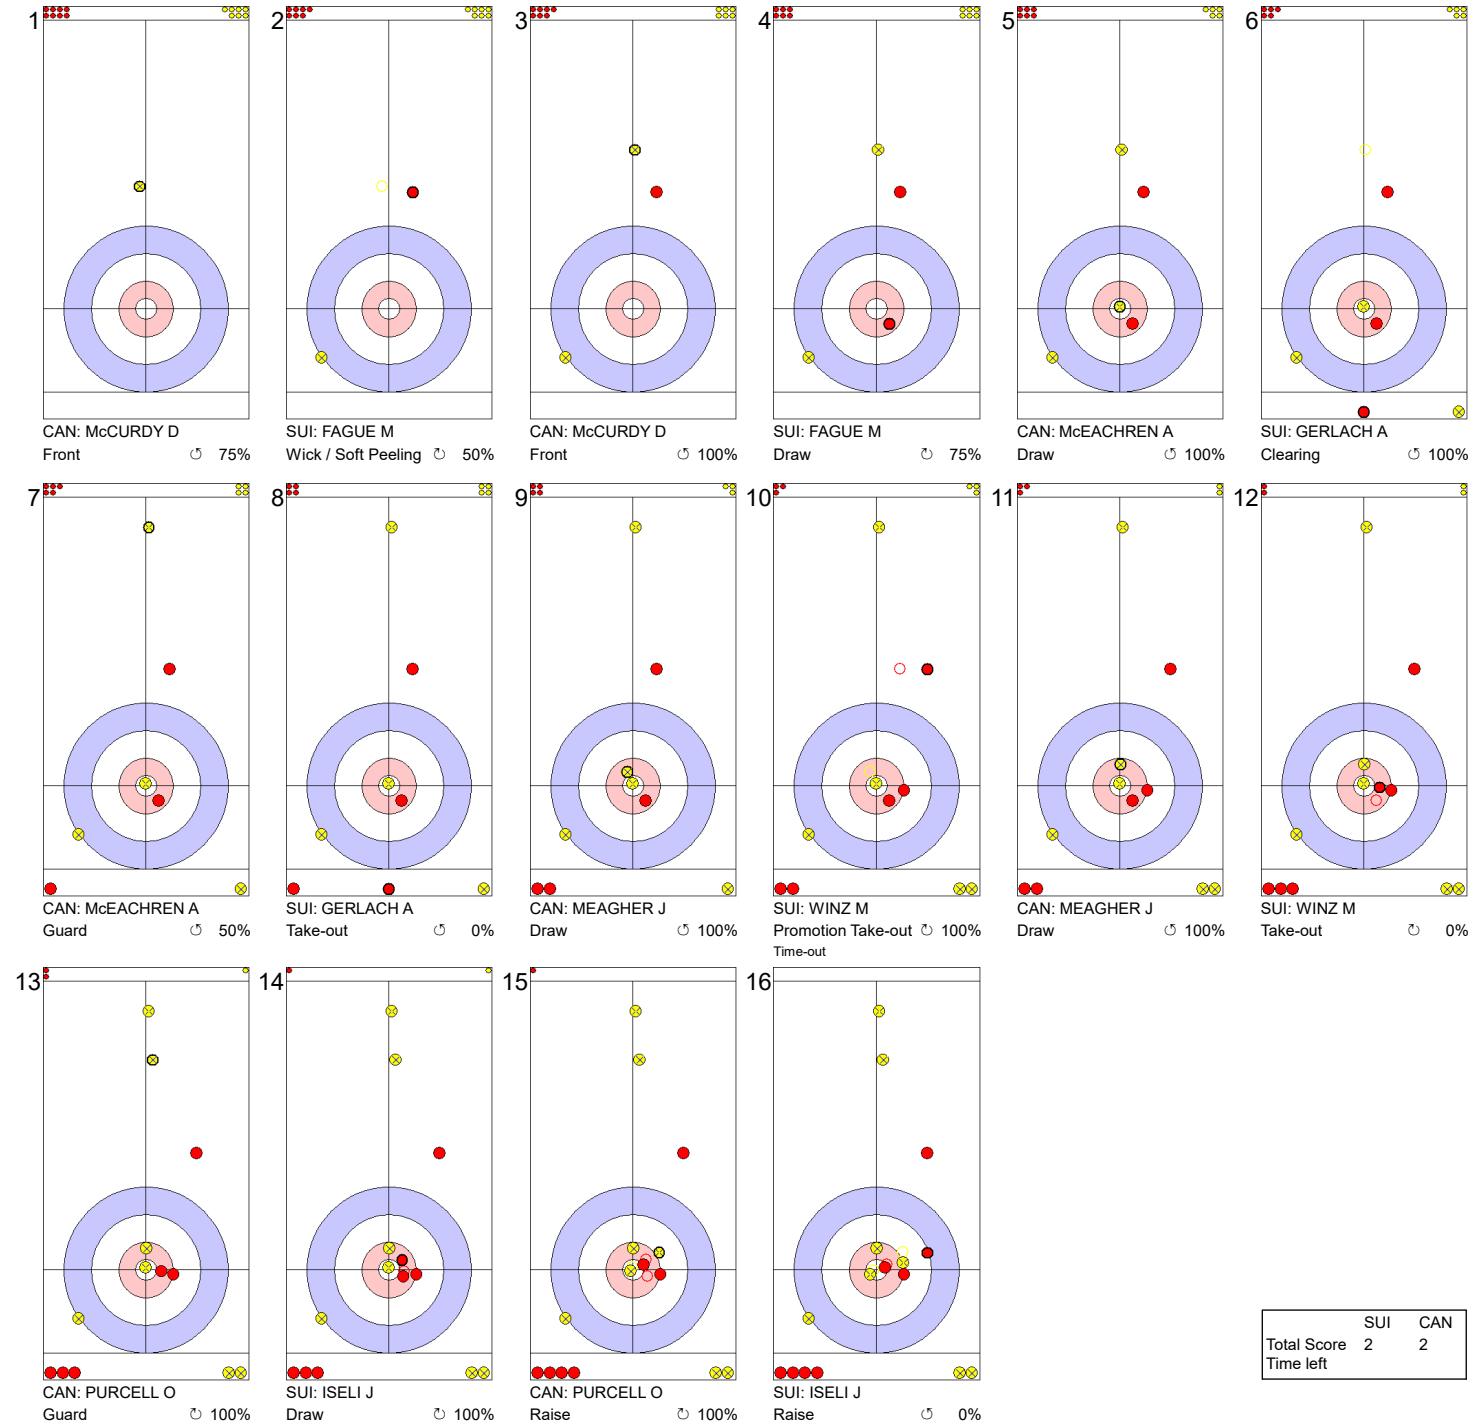

FRI 20 JAN 2023
Start Time 19:00

Game - Shot by Shot

End 6   ● SUI - Switzerland 2 + 0 (this end) = 2   ● CAN - Canada 1 + 1 (this end) = 2

	SUI	CAN
Total Score	2	2
Time left		

LEGEND
↻ Clockwise   ↺ Counter-clockwise   - Not considered