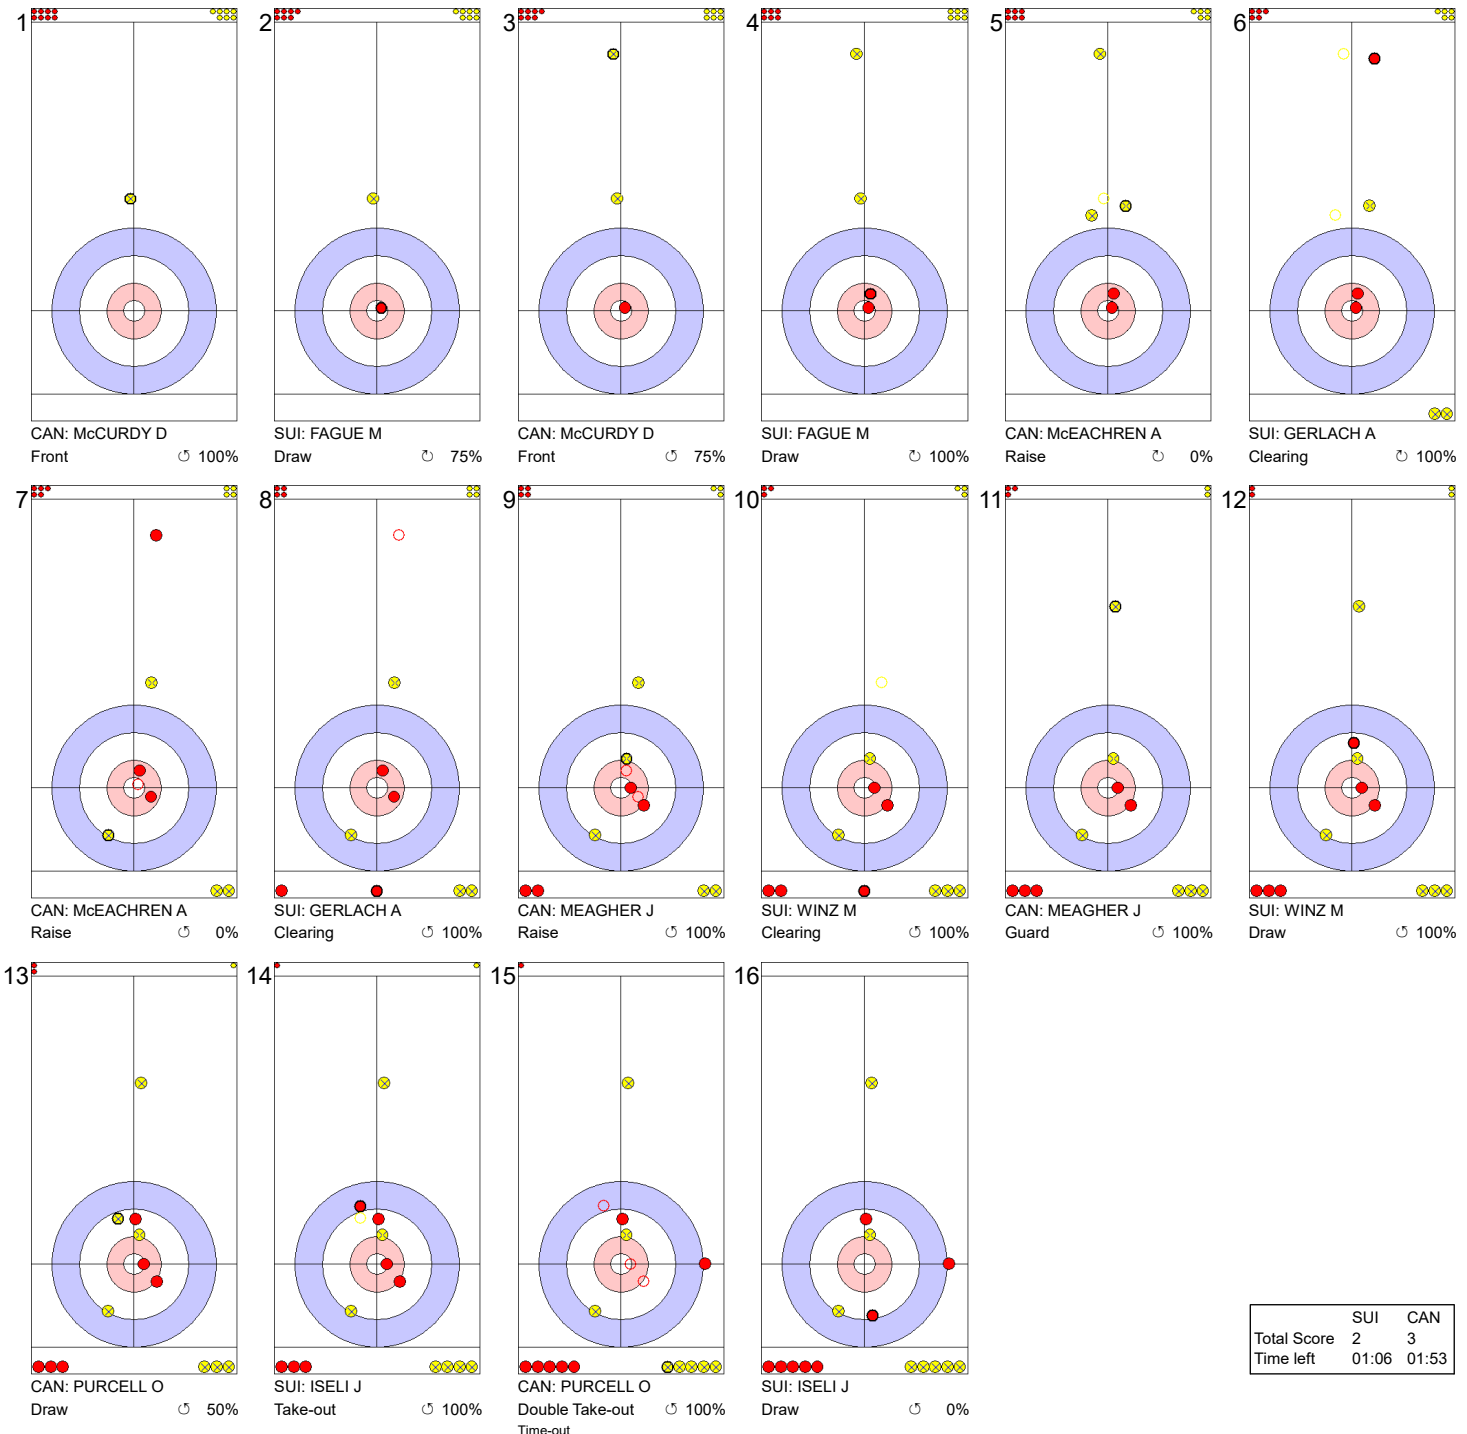

Game - Shot by Shot

End 6 ● SUI - Switzerland 2 + 0 (this end) = 2 ● CAN - Canada 1 + 1 (this end) = 2

	SUI	CAN
Total Score	2	2
Time left		

LEGEND
 ↻ Clockwise ↺ Counter-clockwise - Not considered

FRI 20 JAN 2023
Start Time 19:00

Game - Shot by Shot

	SUI	CAN
Total Score	2	2
Time left		

LEGEND
 ↻ Clockwise ↺ Counter-clockwise - Not considered

FRI 20 JAN 2023
Start Time 19:00

Game - Shot by Shot

End 8 ● **SUI - Switzerland 2 + 0 (this end) = 2** ● **CAN - Canada 2 + 1 (this end) = 3**

	SUI	CAN
Total Score	2	3
Time left	01:06	01:53

LEGEND
 ↻ Clockwise ↺ Counter-clockwise - Not considered