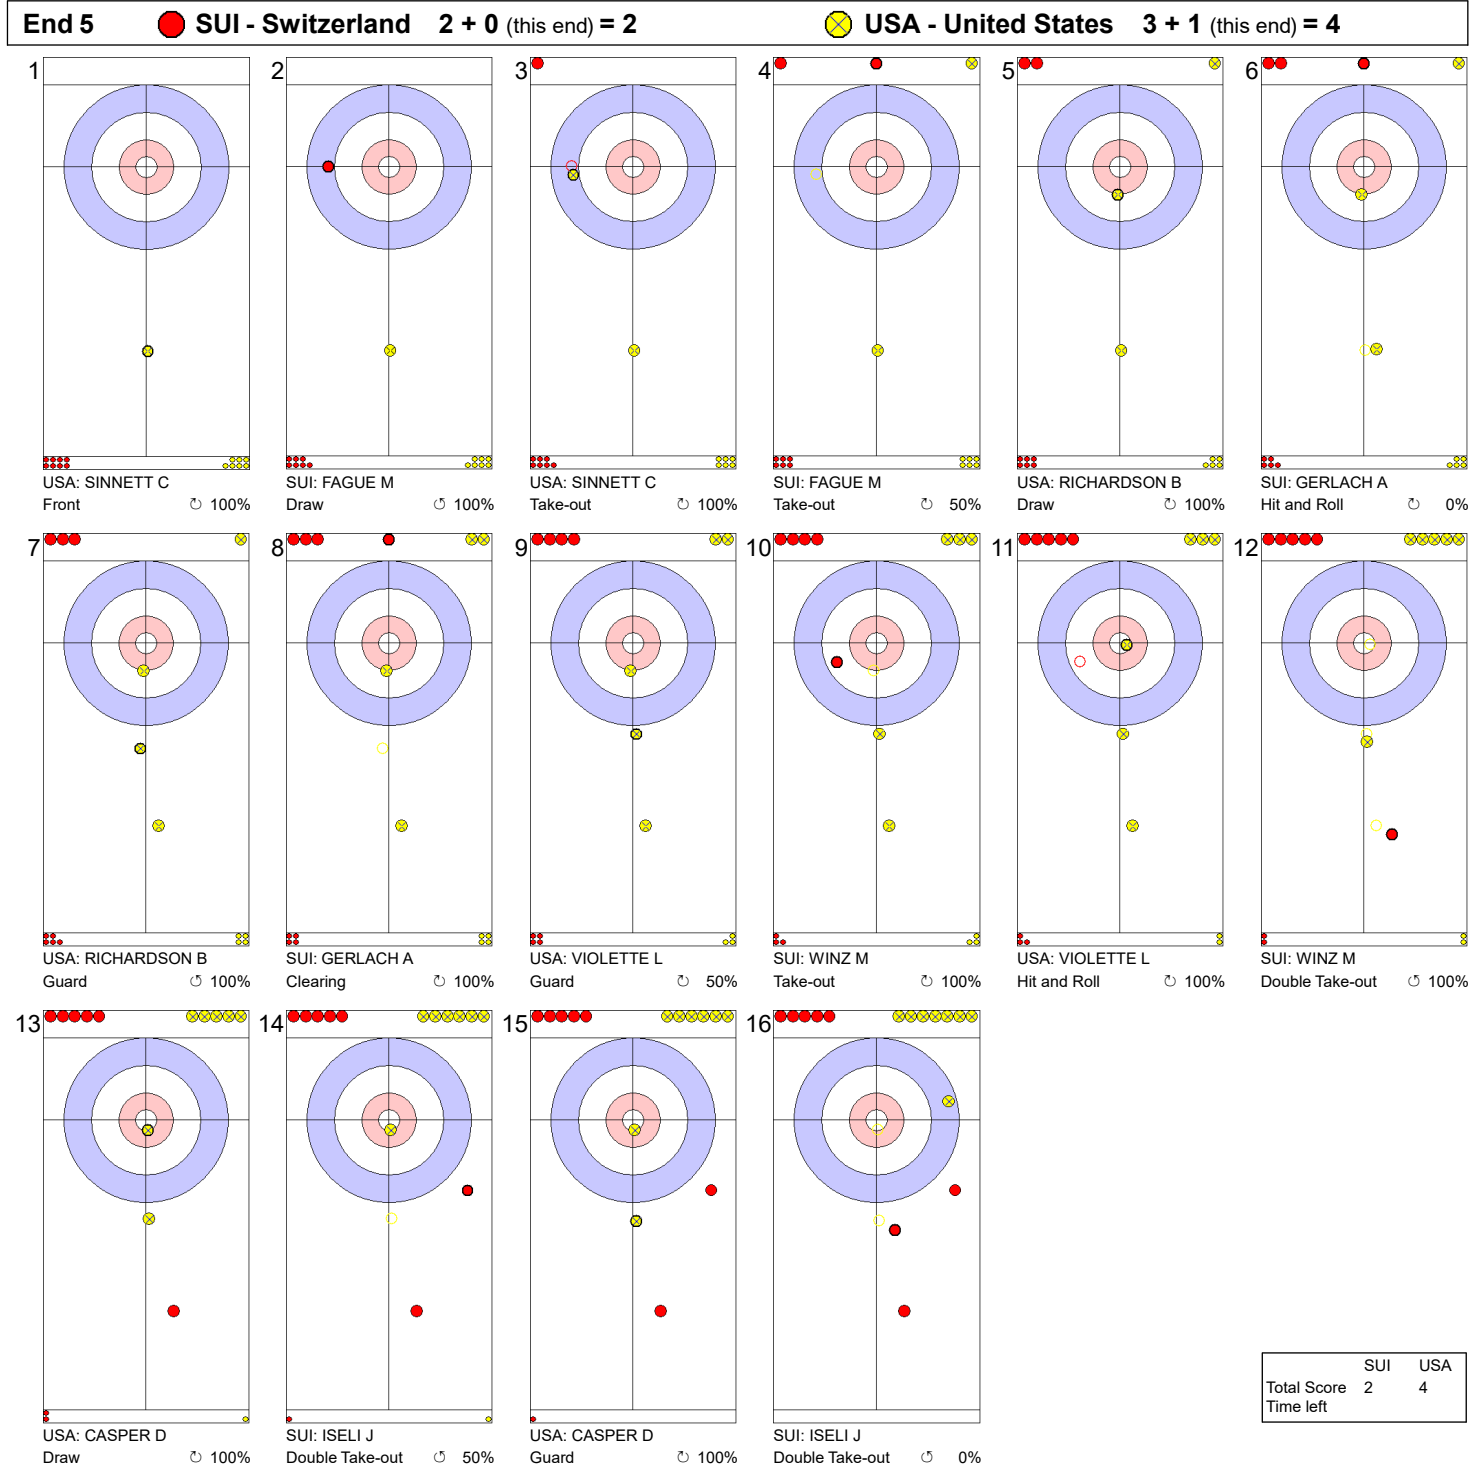

THU 19 JAN 2023

Start Time 19:00

Game - Shot by Shot

LEGEND
 ↻ Clockwise ↺ Counter-clockwise - Not considered

THU 19 JAN 2023

Start Time 19:00

Game - Shot by Shot

LEGEND

↻ Clockwise ↺ Counter-clockwise - Not considered

THU 19 JAN 2023

Start Time 19:00

Game - Shot by Shot

| | SUI | USA |
|-------------|-----|-----|
| Total Score | 3 | 4 |
| Time left | | |

LEGEND
 ↻ Clockwise ↺ Counter-clockwise - Not considered

THU 19 JAN 2023

Game - Shot by Shot

Start Time 19:00

| | | |
|-------------|-----|-----|
| Total Score | SUI | USA |
| | 3 | 6 |
| Time left | | |

LEGEND
 Clockwise Counter-clockwise - Not considered

THU 19 JAN 2023

Start Time 19:00

Game - Shot by Shot

| | | |
|-------------|-------|-------|
| | SUI | USA |
| Total Score | 3 | 6 |
| Time left | 00:59 | 03:45 |

LEGEND

⌚ Clockwise ⌚ Counter-clockwise - Not considered

X Unfinished end due to concession