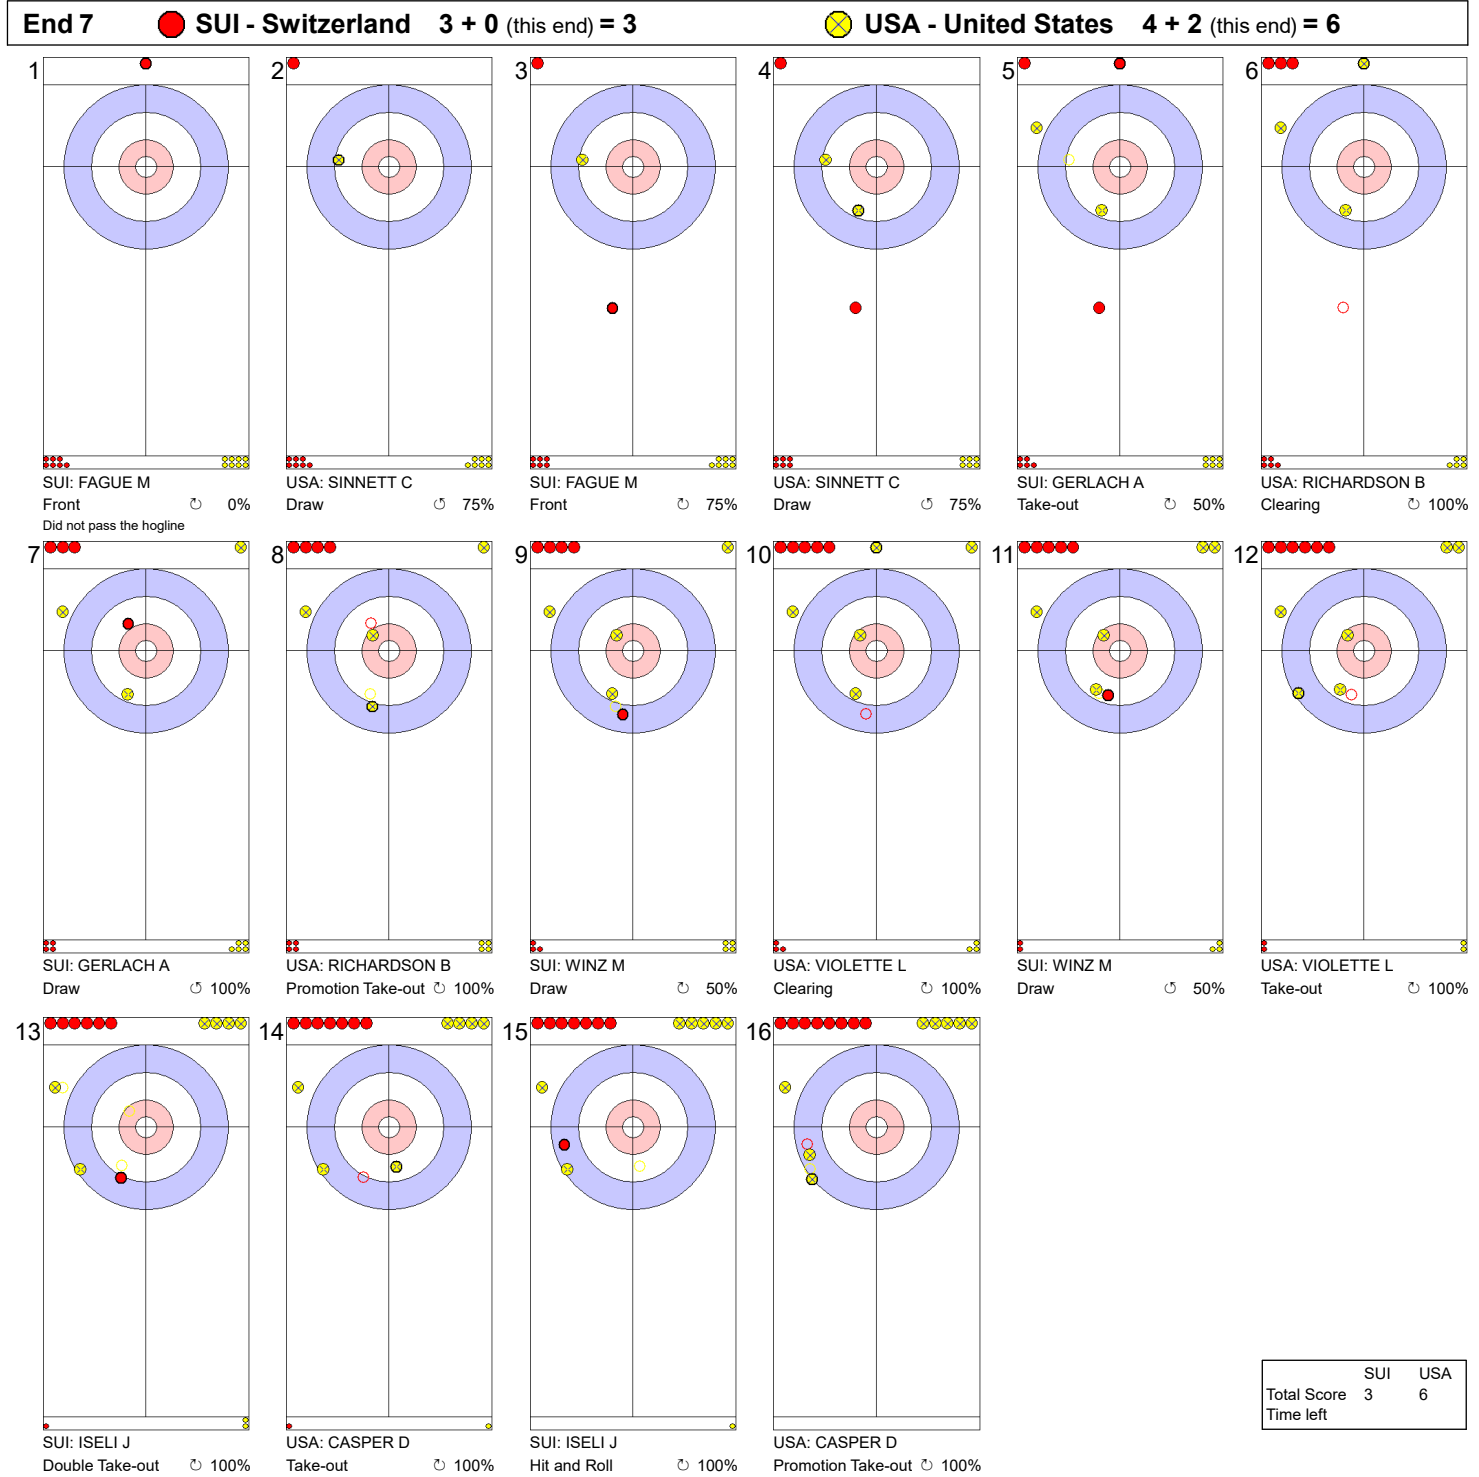

THU 19 JAN 2023

Start Time 19:00

Game - Shot by Shot

LEGEND
 ↻ Clockwise ↺ Counter-clockwise - Not considered

THU 19 JAN 2023

Start Time 19:00

Game - Shot by Shot

LEGEND

↻ Clockwise ↺ Counter-clockwise - Not considered

THU 19 JAN 2023

Start Time 19:00

Game - Shot by Shot

| | SUI | USA |
|-------------|-----|-----|
| Total Score | 3 | 4 |
| Time left | | |

LEGEND
 ↻ Clockwise ↺ Counter-clockwise - Not considered

THU 19 JAN 2023

Game - Shot by Shot

Start Time 19:00

| | | |
|-------------|-----|-----|
| Total Score | SUI | USA |
| | 3 | 6 |
| Time left | | |

LEGEND
 Clockwise Counter-clockwise - Not considered

THU 19 JAN 2023

Start Time 19:00

Game - Shot by Shot

| | | |
|-------------|-------|-------|
| | SUI | USA |
| Total Score | 3 | 6 |
| Time left | 00:59 | 03:45 |

LEGEND

⌚ Clockwise ⌚ Counter-clockwise - Not considered

X Unfinished end due to concession