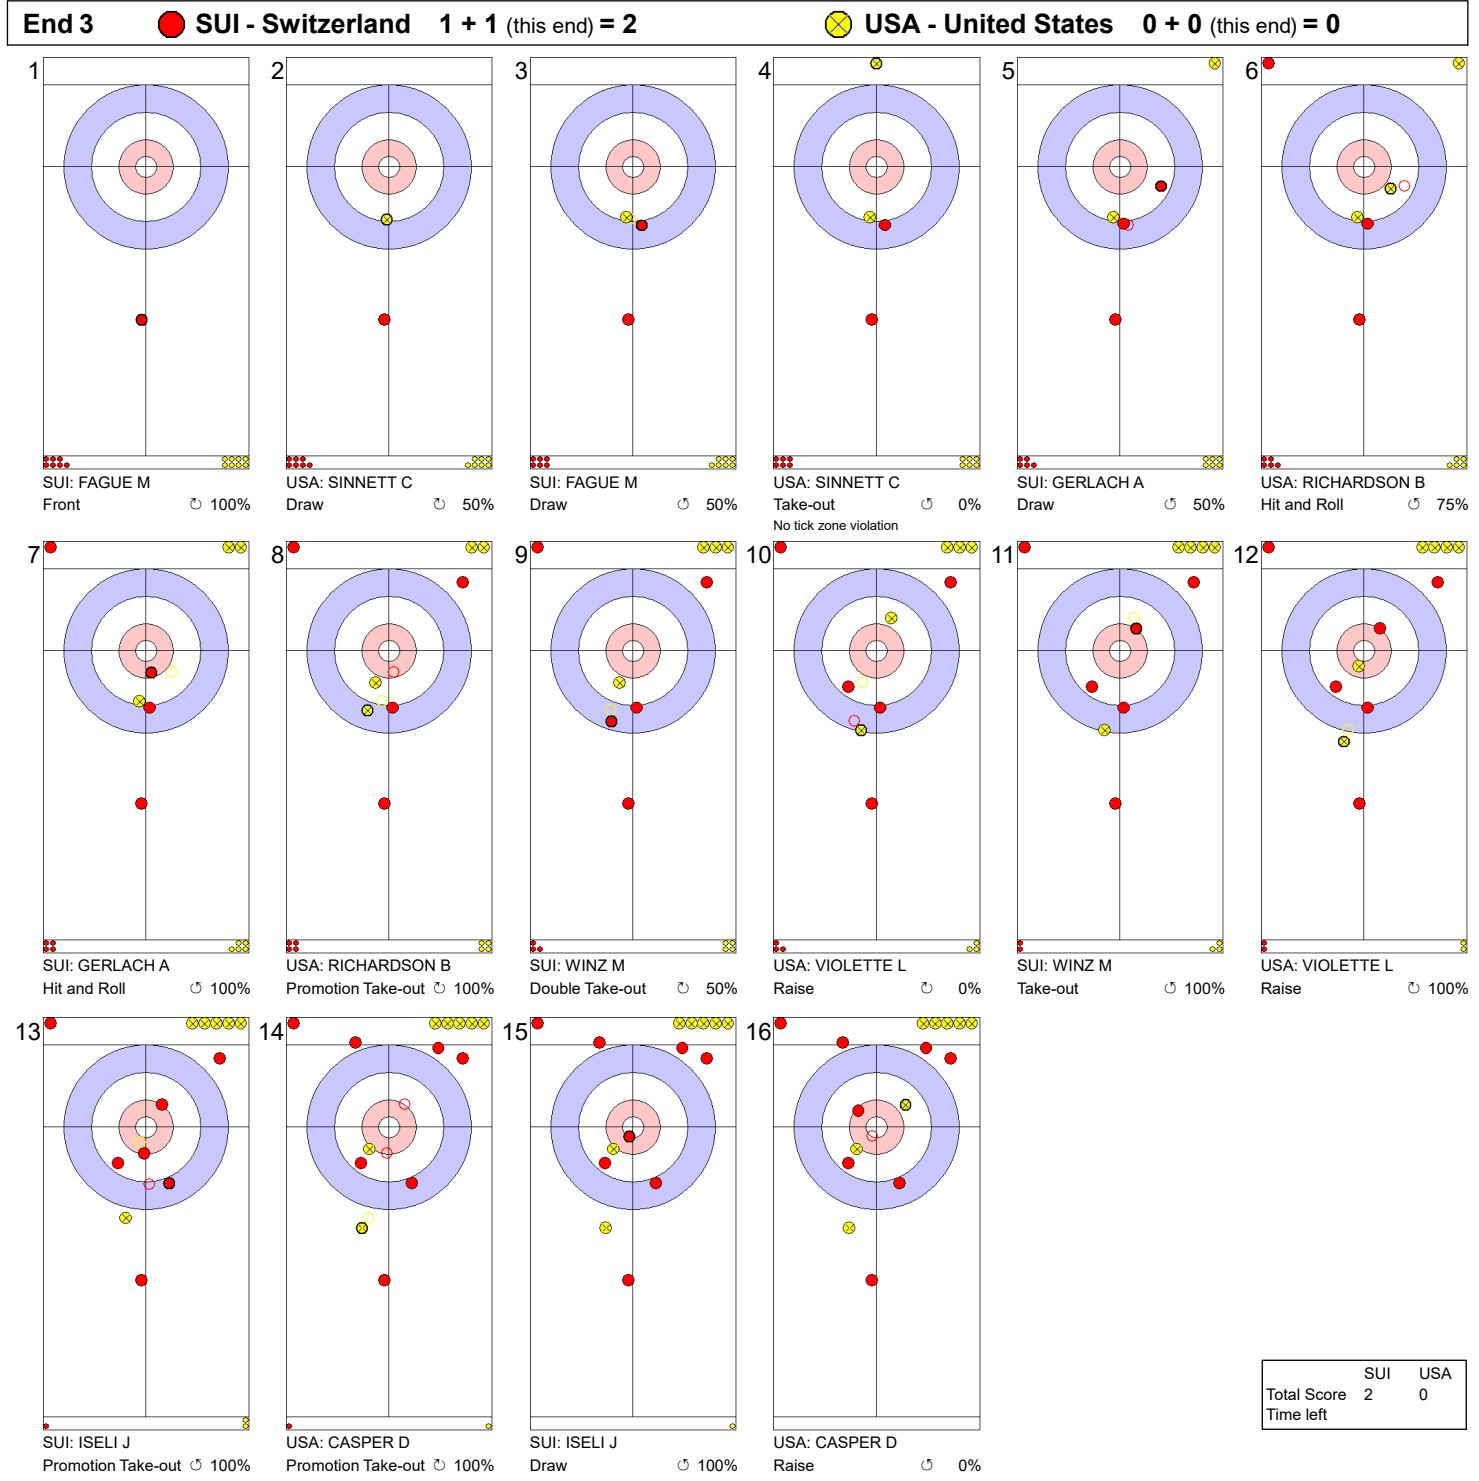

THU 19 JAN 2023

Game - Shot by Shot

Start Time 19:00

Total Score	SUI	USA
Time left	2	0

LEGEND
Clockwise
Counter-clockwise
- Not considered