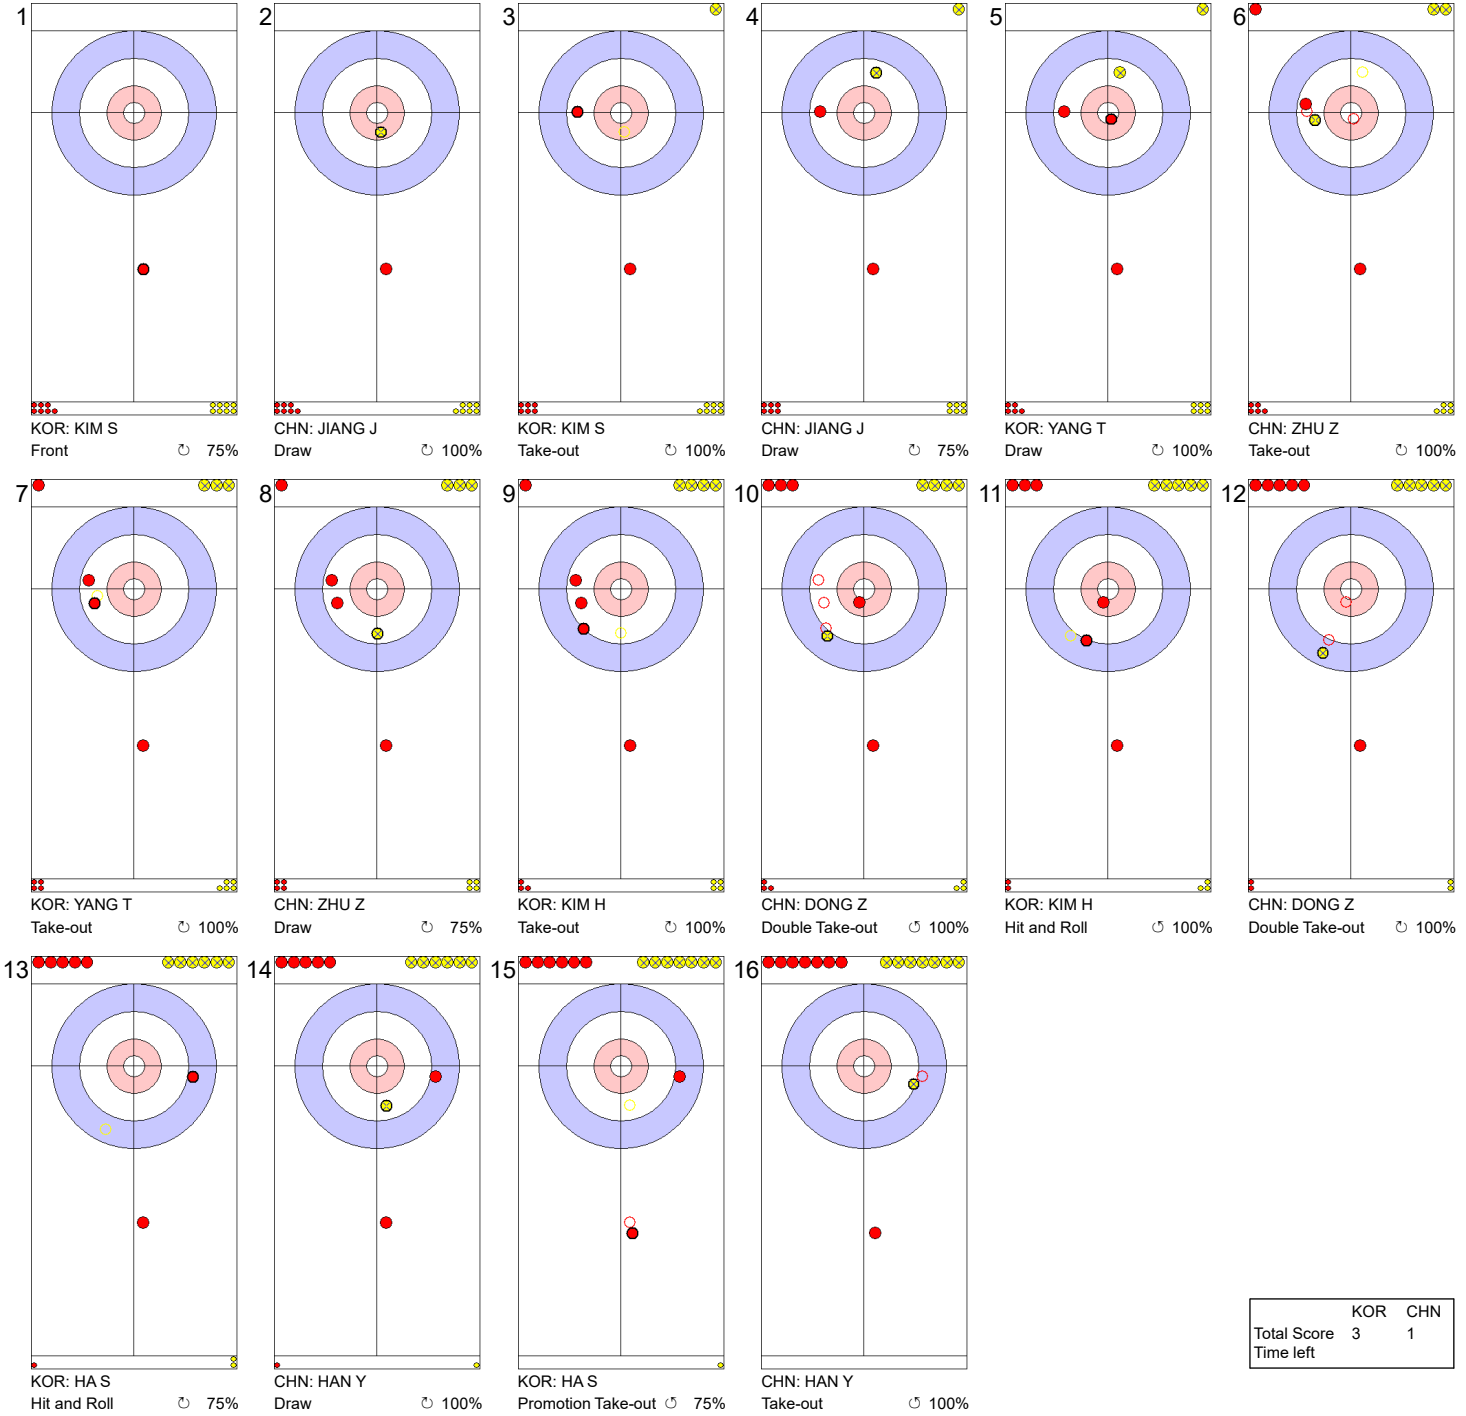

SAT 21 JAN 2023
Start Time 19:00

Game - Shot by Shot

LEGEND

↻ Clockwise ↺ Counter-clockwise - Not considered

SAT 21 JAN 2023
Start Time 19:00

Game - Shot by Shot

LEGEND
 ↻ Clockwise ↺ Counter-clockwise - Not considered

SAT 21 JAN 2023
Start Time 19:00

Game - Shot by Shot

End 3 ● **KOR - Republic of Korea** 3 + 0 (this end) = 3 ● **CHN - China** 0 + 1 (this end) = 1

	KOR	CHN
Total Score	3	1
Time left		

LEGEND
 ↻ Clockwise ↺ Counter-clockwise - Not considered

SAT 21 JAN 2023
Start Time 19:00

Game - Shot by Shot

End 4 ● **KOR - Republic of Korea** 3 + 1 (this end) = 4 ● **CHN - China** 1 + 0 (this end) = 1

	KOR	CHN
Total Score	4	1
Time left		

LEGEND
 Clockwise Counter-clockwise - Not considered

SAT 21 JAN 2023
Start Time 19:00

Game - Shot by Shot

LEGEND
 Clockwise Counter-clockwise - Not considered

SAT 21 JAN 2023
Start Time 19:00

Game - Shot by Shot

End 6 ● **KOR - Republic of Korea** 4 + 0 (this end) = 4 ● **CHN - China** 2 + 2 (this end) = 4