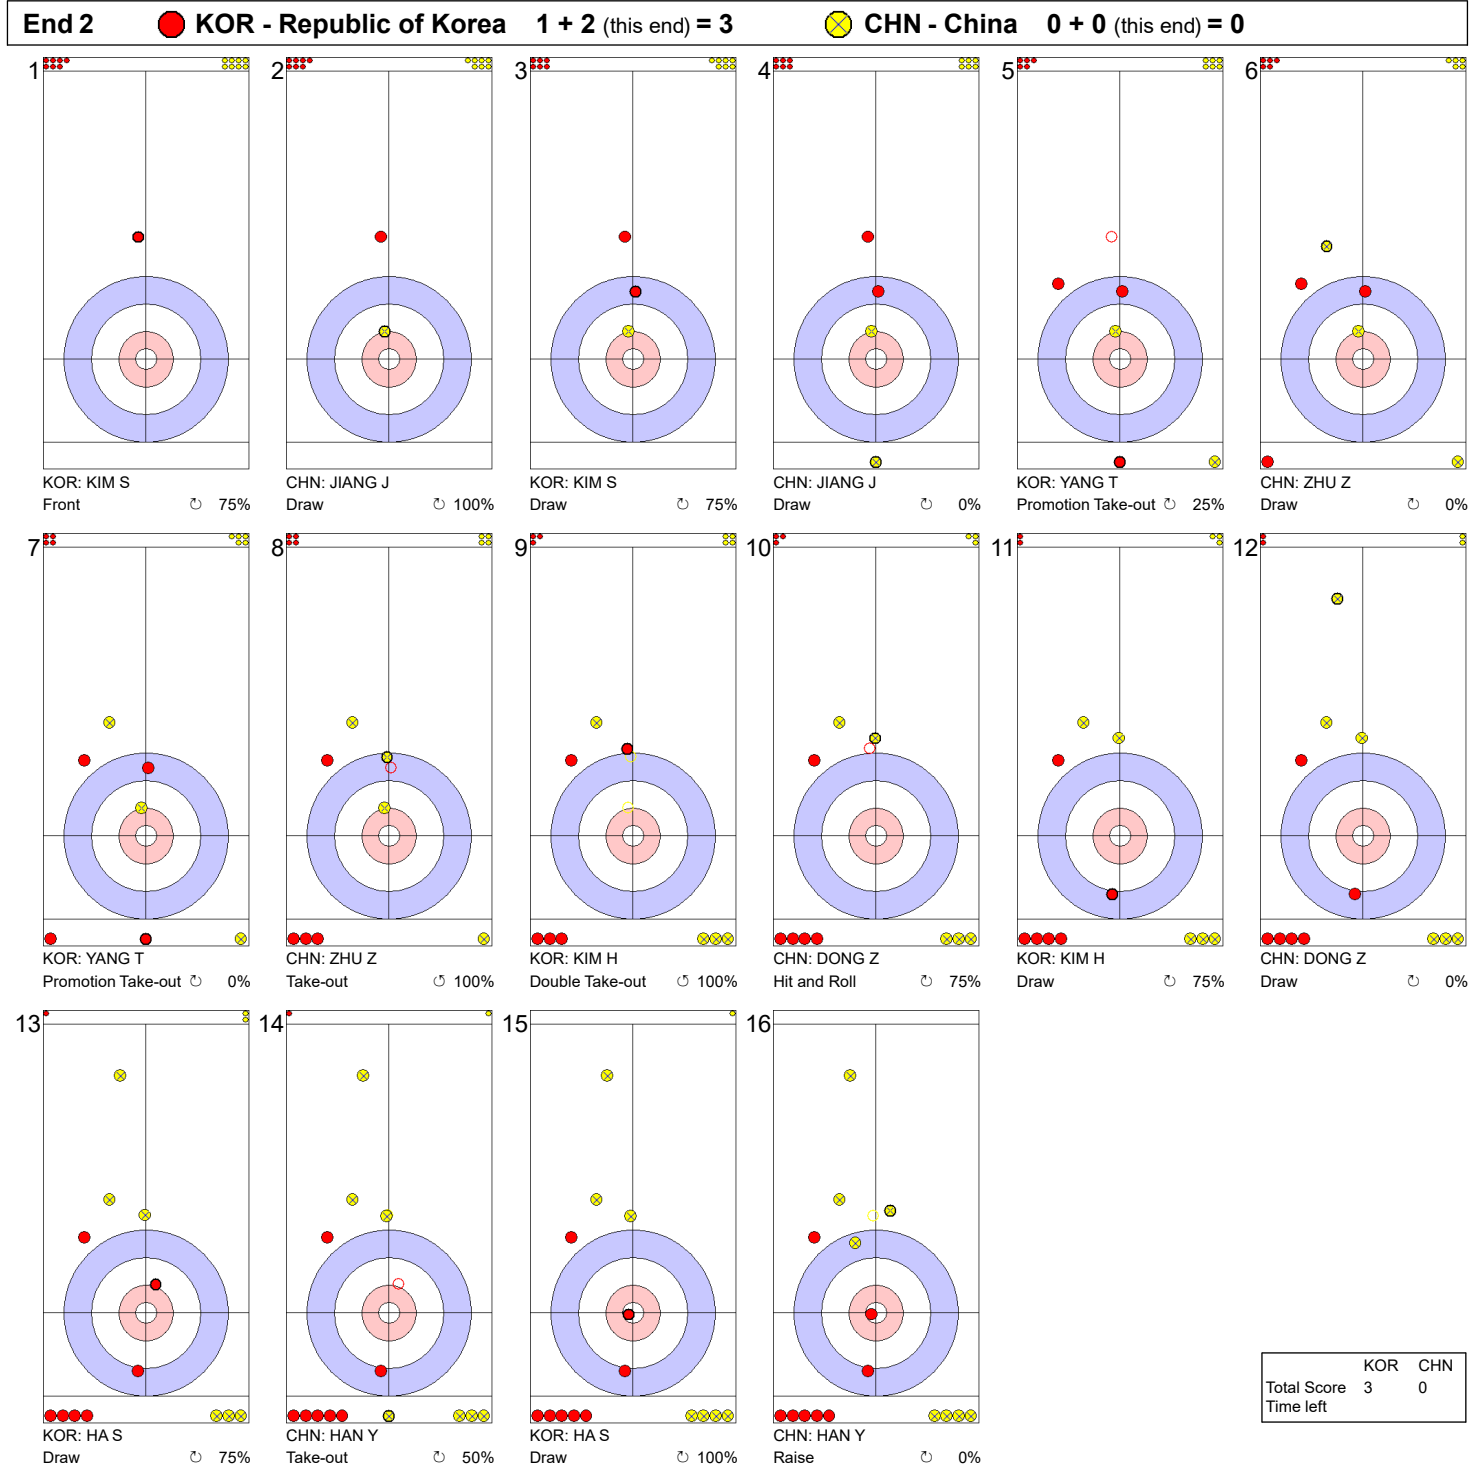

SAT 21 JAN 2023
Start Time 19:00

Game - Shot by Shot

LEGEND

↻ Clockwise ↺ Counter-clockwise - Not considered

SAT 21 JAN 2023
Start Time 19:00

Game - Shot by Shot

LEGEND
 ↻ Clockwise ↺ Counter-clockwise - Not considered

SAT 21 JAN 2023
Start Time 19:00

Game - Shot by Shot

End 3 ● **KOR - Republic of Korea** 3 + 0 (this end) = 3 ● **CHN - China** 0 + 1 (this end) = 1

	KOR	CHN
Total Score	3	1
Time left		

LEGEND
 ↻ Clockwise ↺ Counter-clockwise - Not considered

SAT 21 JAN 2023
Start Time 19:00

Game - Shot by Shot

End 4 ● **KOR - Republic of Korea** 3 + 1 (this end) = 4 ● **CHN - China** 1 + 0 (this end) = 1

	KOR	CHN
Total Score	4	1
Time left		

LEGEND
 Clockwise Counter-clockwise - Not considered

SAT 21 JAN 2023
Start Time 19:00

Game - Shot by Shot

LEGEND
 Clockwise Counter-clockwise - Not considered

SAT 21 JAN 2023
Start Time 19:00

Game - Shot by Shot

End 6 ● **KOR - Republic of Korea** 4 + 0 (this end) = 4 ● **CHN - China** 2 + 2 (this end) = 4