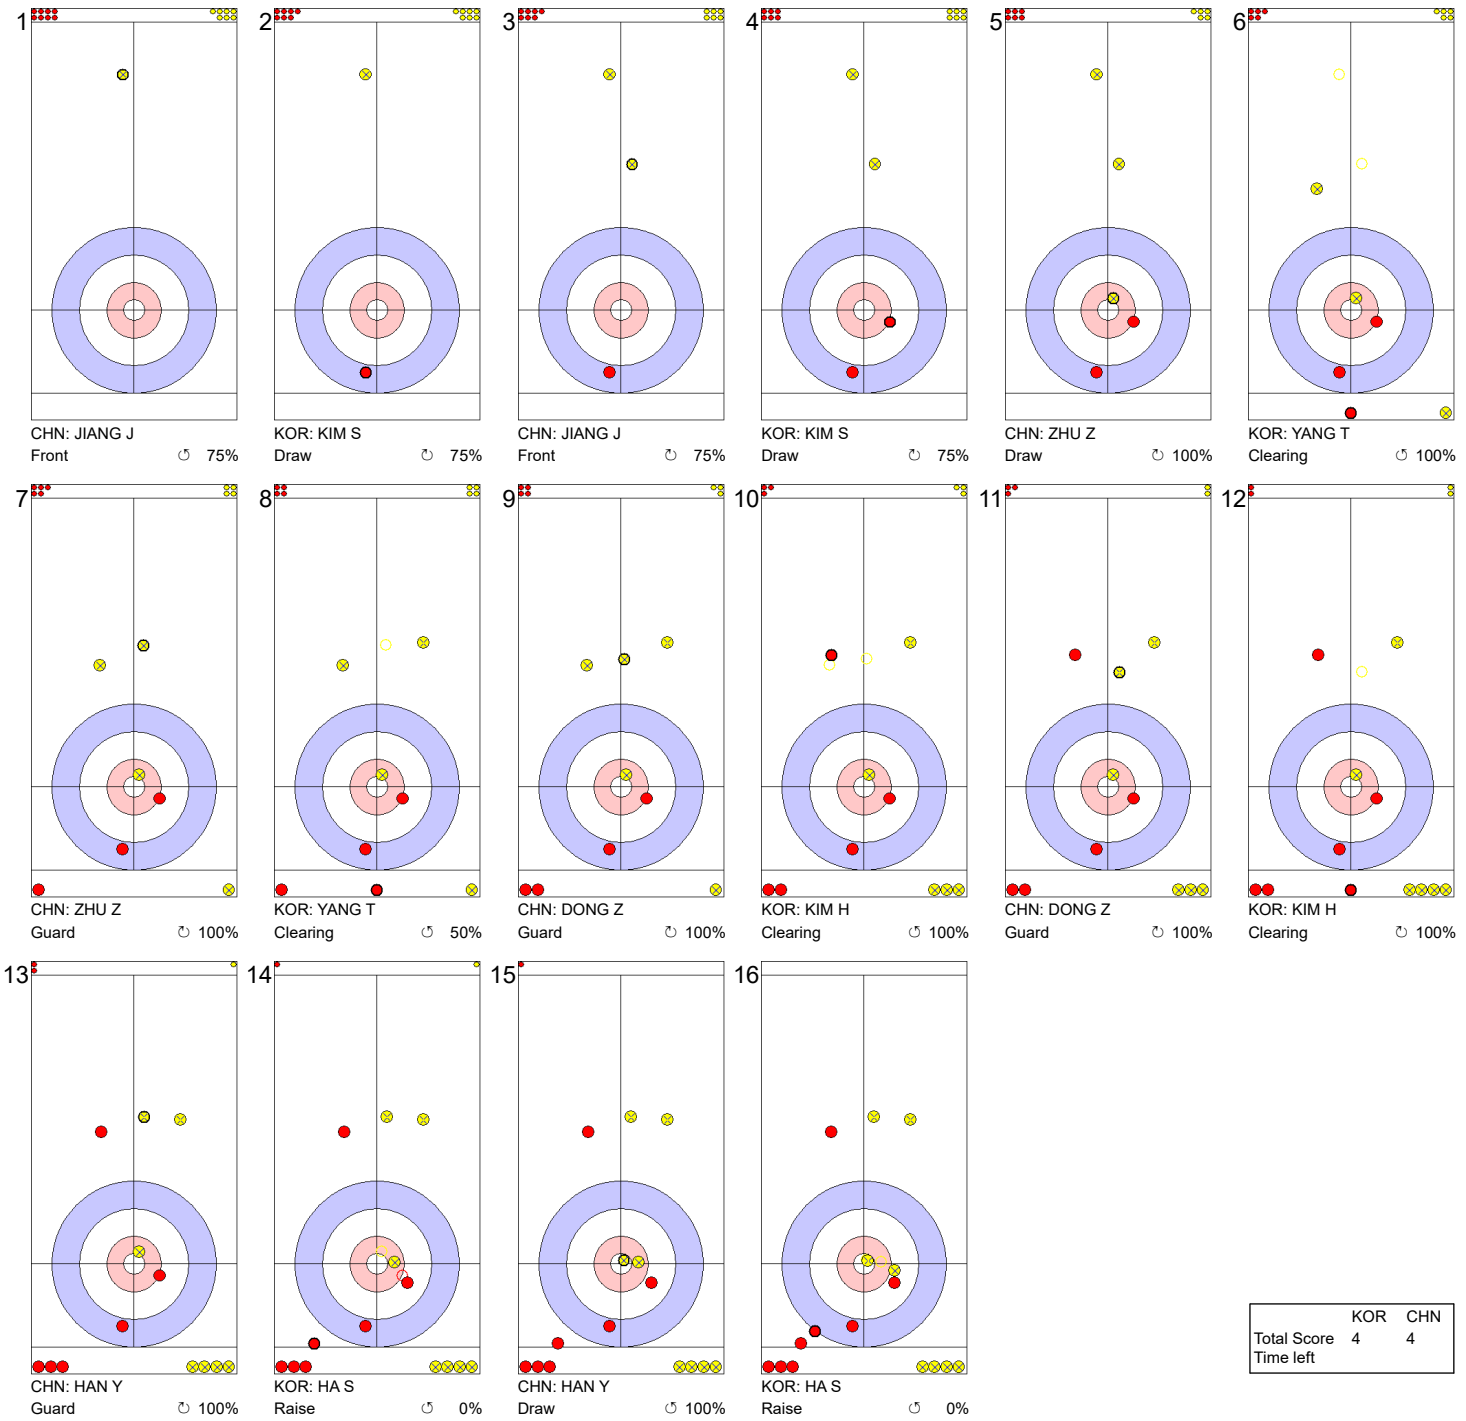

SAT 21 JAN 2023
Start Time 19:00

Game - Shot by Shot

End 4 ● **KOR - Republic of Korea** 3 + 1 (this end) = 4 ● **CHN - China** 1 + 0 (this end) = 1

	KOR	CHN
Total Score	4	1
Time left		

LEGEND
 Clockwise Counter-clockwise - Not considered

SAT 21 JAN 2023
Start Time 19:00

Game - Shot by Shot

LEGEND
 Clockwise Counter-clockwise - Not considered

SAT 21 JAN 2023
Start Time 19:00

Game - Shot by Shot

End 6 ● **KOR - Republic of Korea** 4 + 0 (this end) = 4 ● **CHN - China** 2 + 2 (this end) = 4

	KOR	CHN
Total Score	4	4
Time left		

LEGEND
 Clockwise Counter-clockwise - Not considered

SAT 21 JAN 2023

Start Time 19:00

Game - Shot by Shot

LEGEND

↻ Clockwise ↺ Counter-clockwise - Not considered

SAT 21 JAN 2023
Start Time 19:00

Game - Shot by Shot

End 8 **KOR - Republic of Korea** **4 + 0** (this end) = **4** **CHN - China** **5 + 1** (this end) = **6**

	KOR	CHN
Total Score	4	6
Time left	00:37	01:12

LEGEND
 Clockwise Counter-clockwise - Not considered