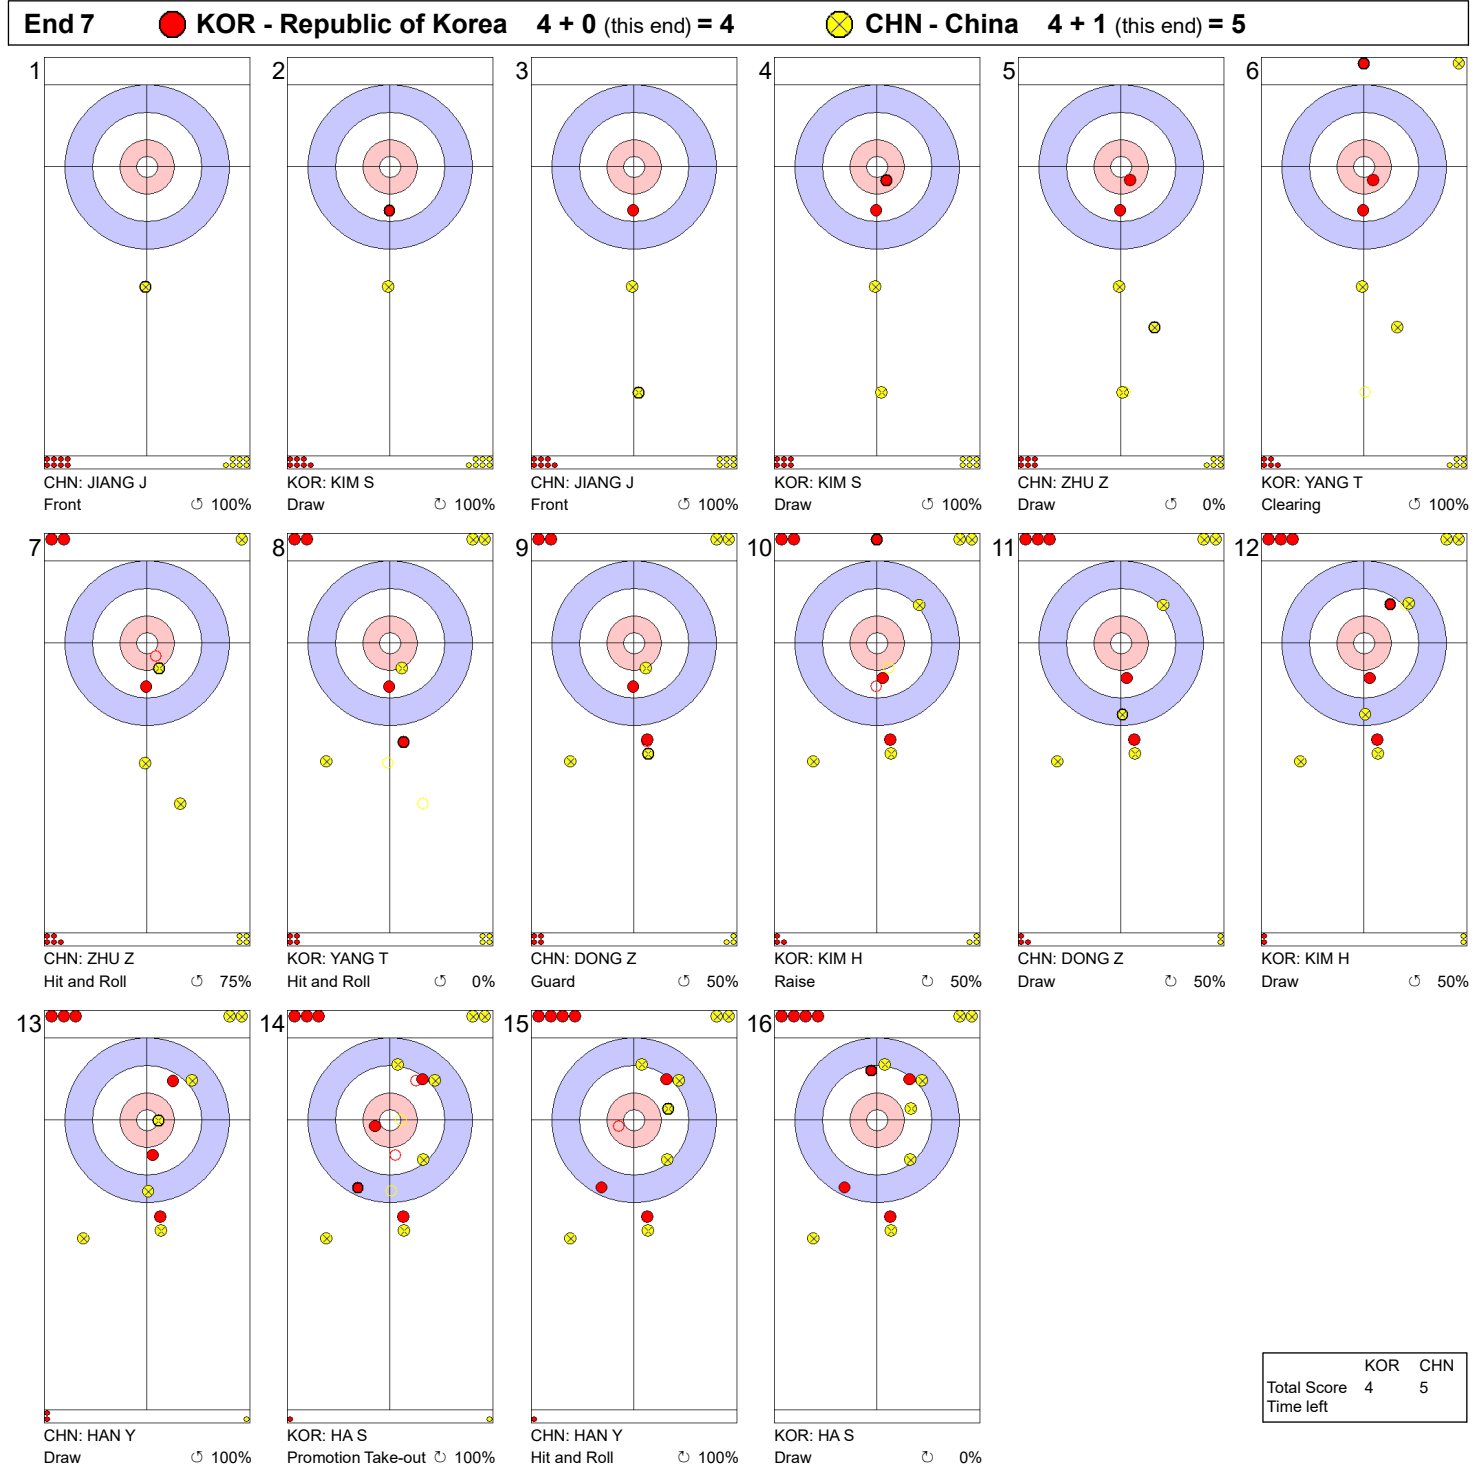

SAT 21 JAN 2023
Start Time 19:00

Game - Shot by Shot

End 4 ● **KOR - Republic of Korea** 3 + 1 (this end) = 4 ● **CHN - China** 1 + 0 (this end) = 1

	KOR	CHN
Total Score	4	1
Time left		

LEGEND
 Clockwise Counter-clockwise - Not considered

SAT 21 JAN 2023
Start Time 19:00

Game - Shot by Shot

LEGEND
 Clockwise Counter-clockwise - Not considered

SAT 21 JAN 2023
Start Time 19:00

Game - Shot by Shot

End 6 ● **KOR - Republic of Korea** 4 + 0 (this end) = 4 ● **CHN - China** 2 + 2 (this end) = 4

	KOR	CHN
Total Score	4	4
Time left		

LEGEND
 Clockwise Counter-clockwise - Not considered

SAT 21 JAN 2023

Start Time 19:00

Game - Shot by Shot

LEGEND

↻ Clockwise ↺ Counter-clockwise - Not considered

SAT 21 JAN 2023
Start Time 19:00

Game - Shot by Shot

End 8 **KOR - Republic of Korea** **4 + 0** (this end) = **4** **CHN - China** **5 + 1** (this end) = **6**

	KOR	CHN
Total Score	4	6
Time left	00:37	01:12

LEGEND
 Clockwise Counter-clockwise - Not considered