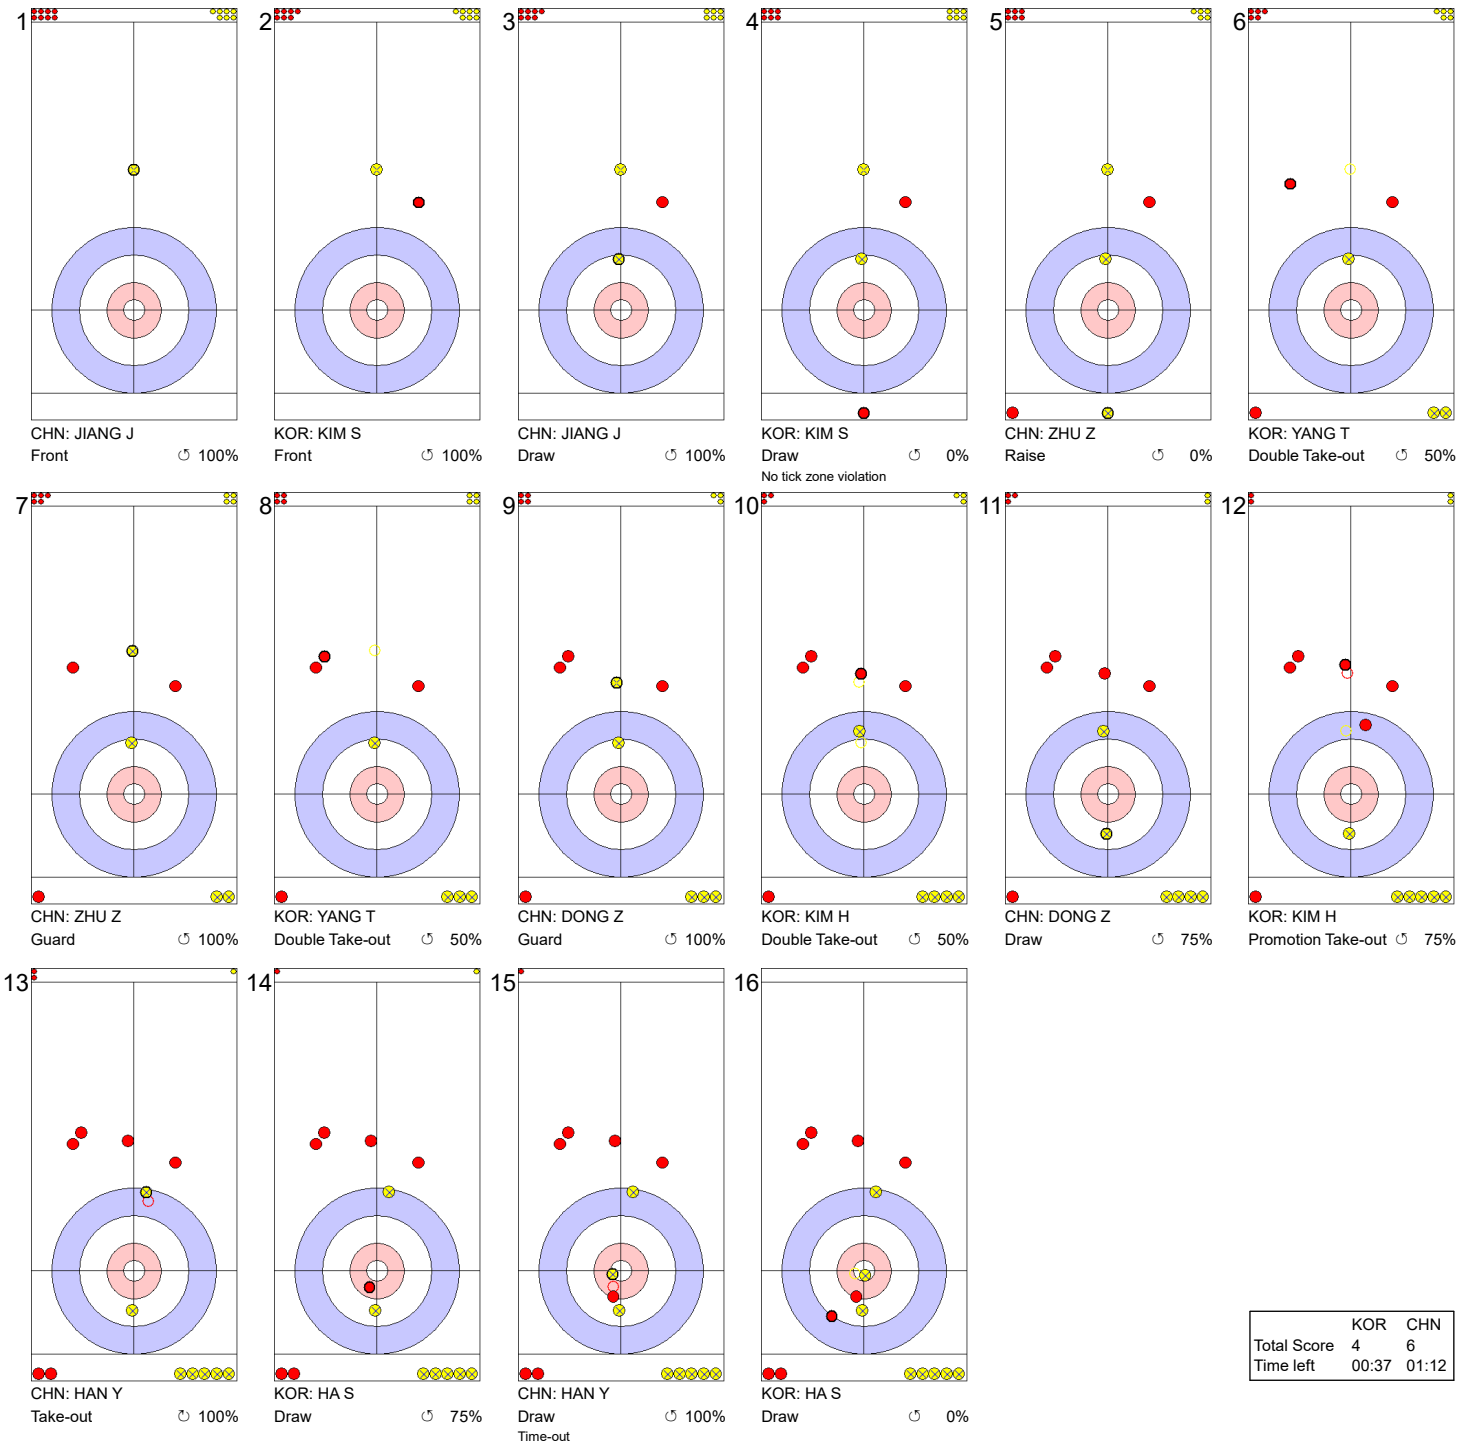

SAT 21 JAN 2023
Start Time 19:00

Game - Shot by Shot

End 4 ● **KOR - Republic of Korea** 3 + 1 (this end) = 4 ● **CHN - China** 1 + 0 (this end) = 1

	KOR	CHN
Total Score	4	1
Time left		

LEGEND
 Clockwise Counter-clockwise - Not considered

SAT 21 JAN 2023
Start Time 19:00

Game - Shot by Shot

LEGEND
 Clockwise Counter-clockwise - Not considered

SAT 21 JAN 2023
Start Time 19:00

Game - Shot by Shot

End 6 ● **KOR - Republic of Korea** 4 + 0 (this end) = 4 ● **CHN - China** 2 + 2 (this end) = 4

	KOR	CHN
Total Score	4	4
Time left		

LEGEND
 Clockwise Counter-clockwise - Not considered

SAT 21 JAN 2023

Start Time 19:00

Game - Shot by Shot

LEGEND

↻ Clockwise ↺ Counter-clockwise - Not considered

SAT 21 JAN 2023
Start Time 19:00

Game - Shot by Shot

End 8 **KOR - Republic of Korea** **4 + 0** (this end) = **4** **CHN - China** **5 + 1** (this end) = **6**

	KOR	CHN
Total Score	4	6
Time left	00:37	01:12

LEGEND
 Clockwise Counter-clockwise - Not considered