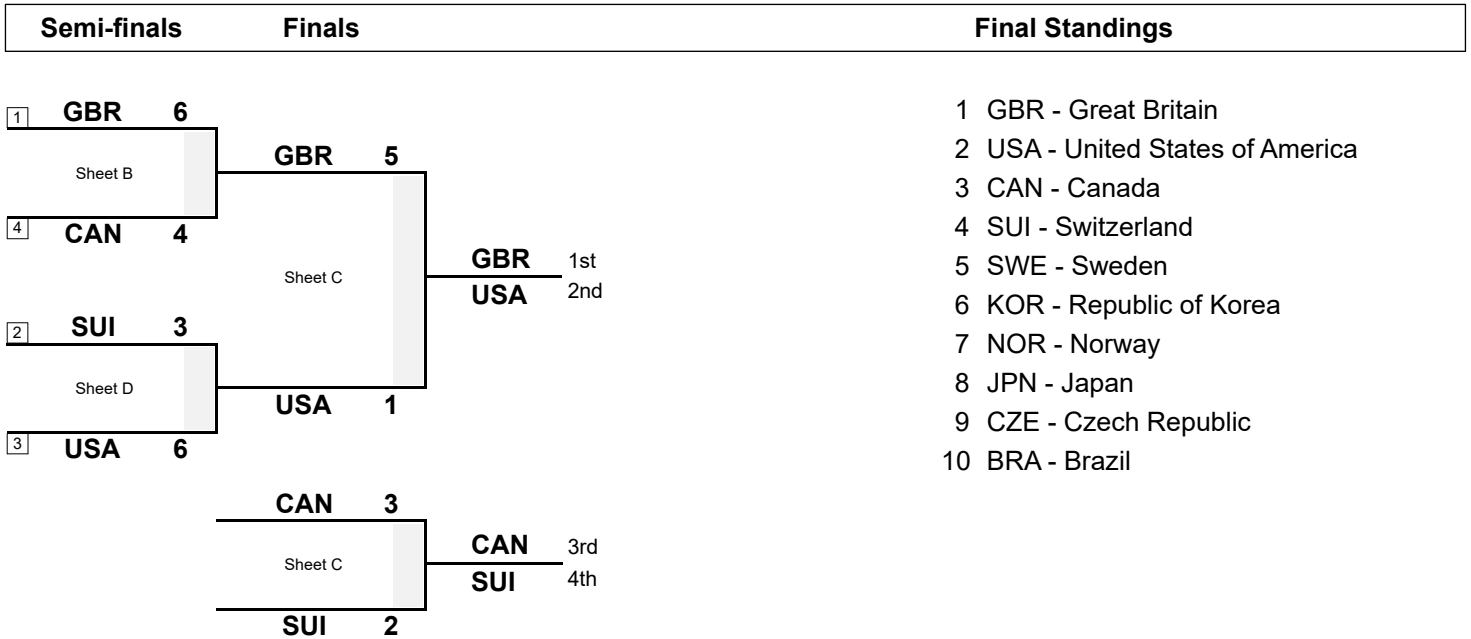

### Session Results and Standings

Sheet	Game	Team	LSFE	1	2	3	4	5	6	7	8	Extra Ends	Total
C	11	USA - United States of America		0	0	0	1	0	0	0	X		1
	11	GBR - Great Britain	*	1	2	0	0	0	1	1	X		5

### Play-offs Bracket

**LEGEND**

LSFE(\*) Last Stone First End

X Unplayed/unfinished end due to concession