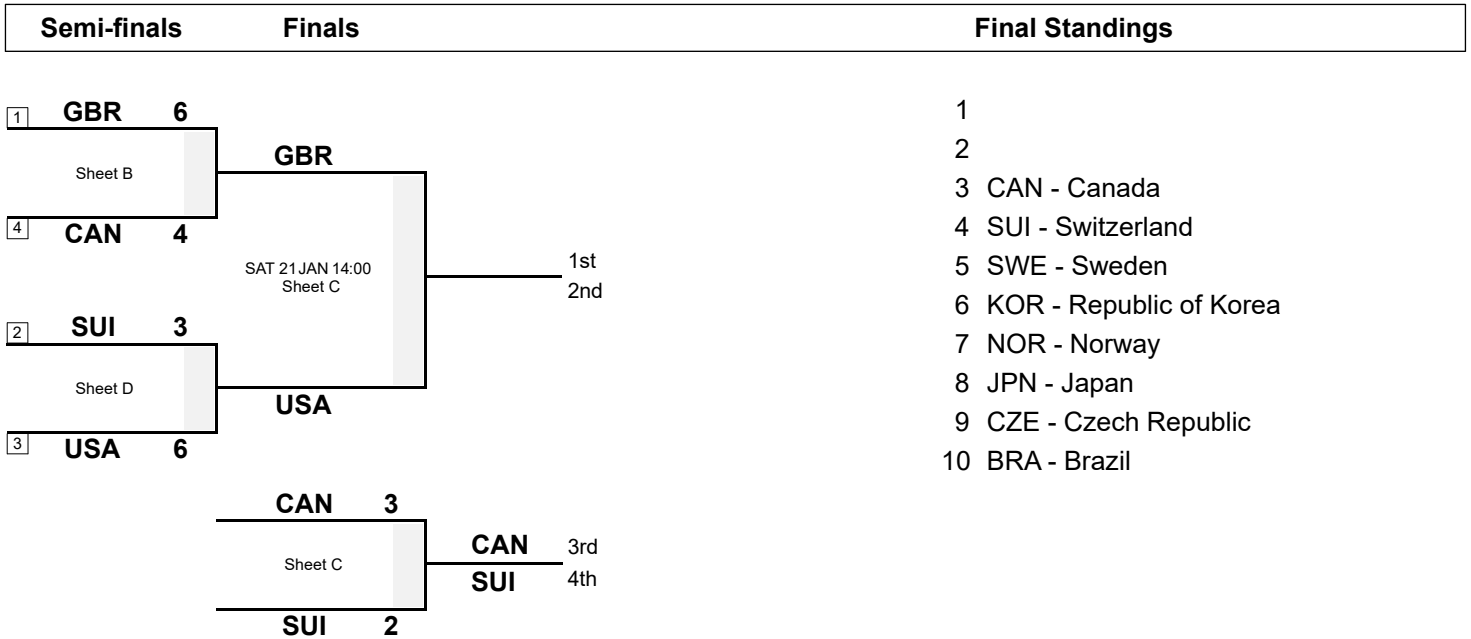

FRI 20 JAN 2023
Start Time 19:00

Session Results and Standings

Sheet	Game	Team	LSFE	1	2	3	4	5	6	7	8	Extra Ends	Total
C	11	SUI - Switzerland	*	0	0	1	1	0	0	0	0		2
	11	CAN - Canada		0	0	0	0	1	1	0	1		3

Play-offs Bracket

LEGEND
LSFE(*) Last Stone First End