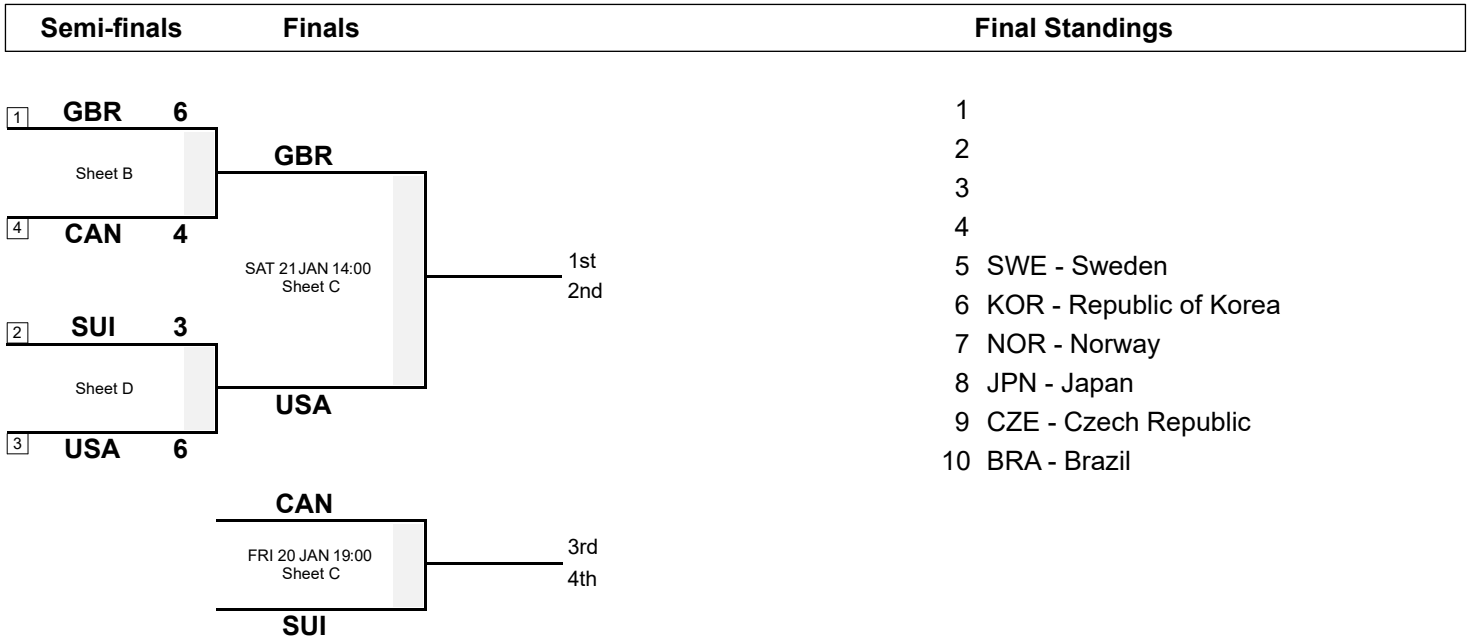

THU 19 JAN 2023
Start Time 19:00

Session Results and Standings

Sheet	Game	Team	LSFE	1	2	3	4	5	6	7	8	Extra Ends	Total
B	10	CAN - Canada		0	0	1	0	0	2	1	0		4
	10	GBR - Great Britain	*	0	2	0	0	3	0	0	1		6
D	10	SUI - Switzerland	*	1	0	1	0	0	1	0	X		3
	10	USA - United States of America		0	0	0	3	1	0	2	X		6

Play-offs Bracket

LEGEND

LSFE(*) Last Stone First End

X Unplayed/unfinished end due to concession