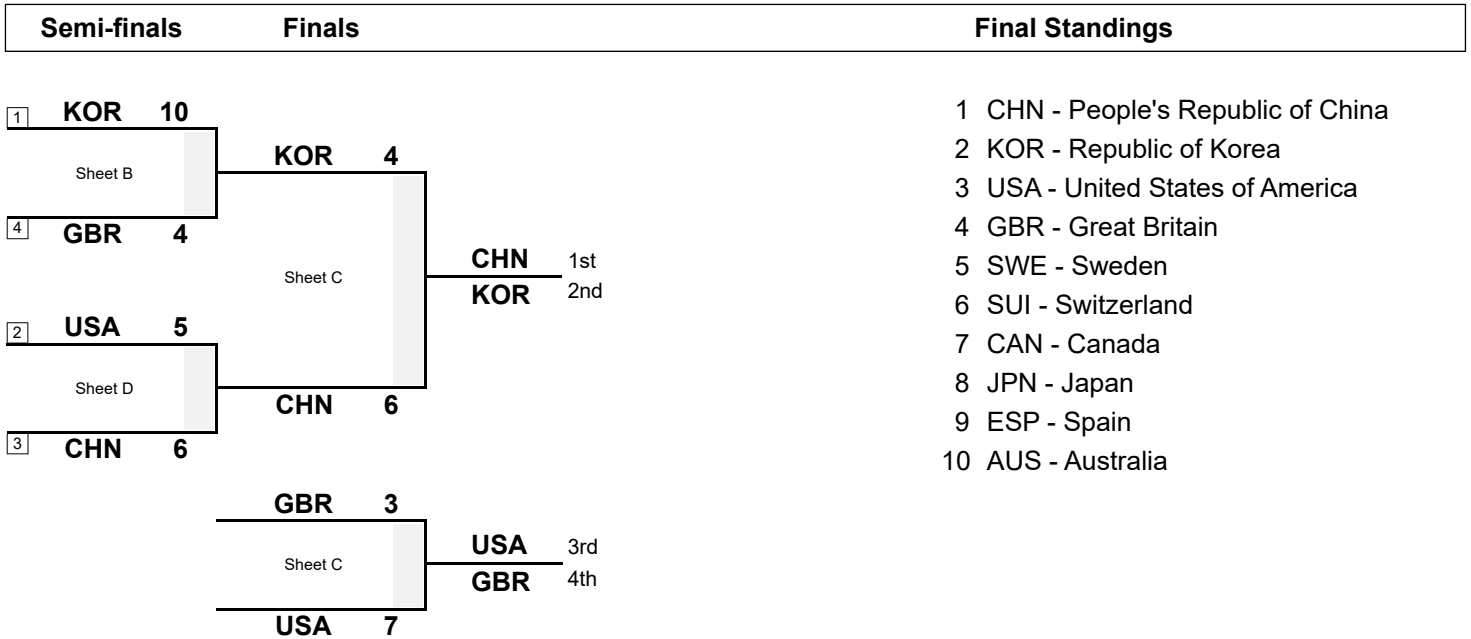

SAT 21 JAN 2023
Start Time 19:00

Session Results and Standings

Sheet	Game	Team	LSFE	1	2	3	4	5	6	7	8	Extra Ends	Total
C	11	KOR - Republic of Korea	*	1	2	0	1	0	0	0	0		4
	11	CHN - People's Republic of China		0	0	1	0	1	2	1	1		6

Play-offs Bracket

LEGEND
LSFE(*) Last Stone First End