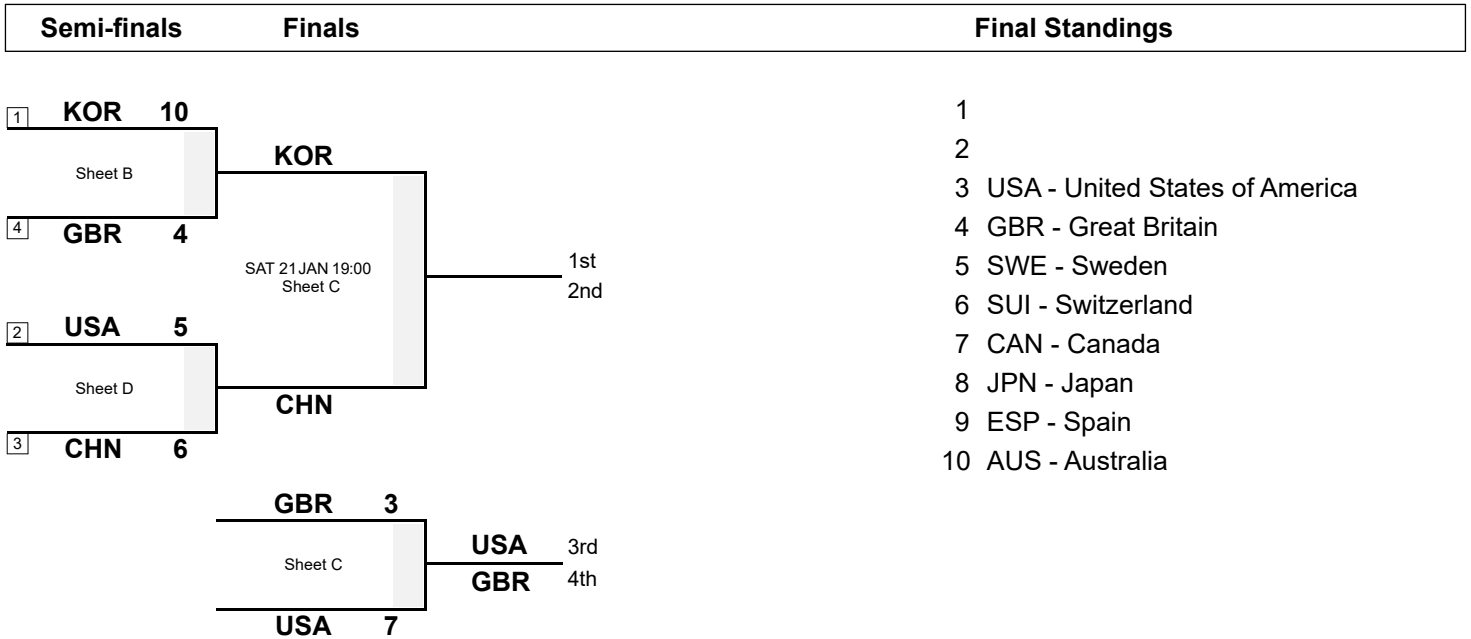

FRI 20 JAN 2023  
Start Time 14:00

### Session Results and Standings

Sheet	Game	Team	LSFE	1	2	3	4	5	6	7	8	Extra Ends	Total
C	11	GBR - Great Britain		0	0	0	2	0	1	0	X		3
	11	USA - United States of America	*	0	3	2	0	2	0	0	X		7

### Play-offs Bracket

**LEGEND**

LSFE(\*) Last Stone First End

X Unplayed/unfinished end due to concession