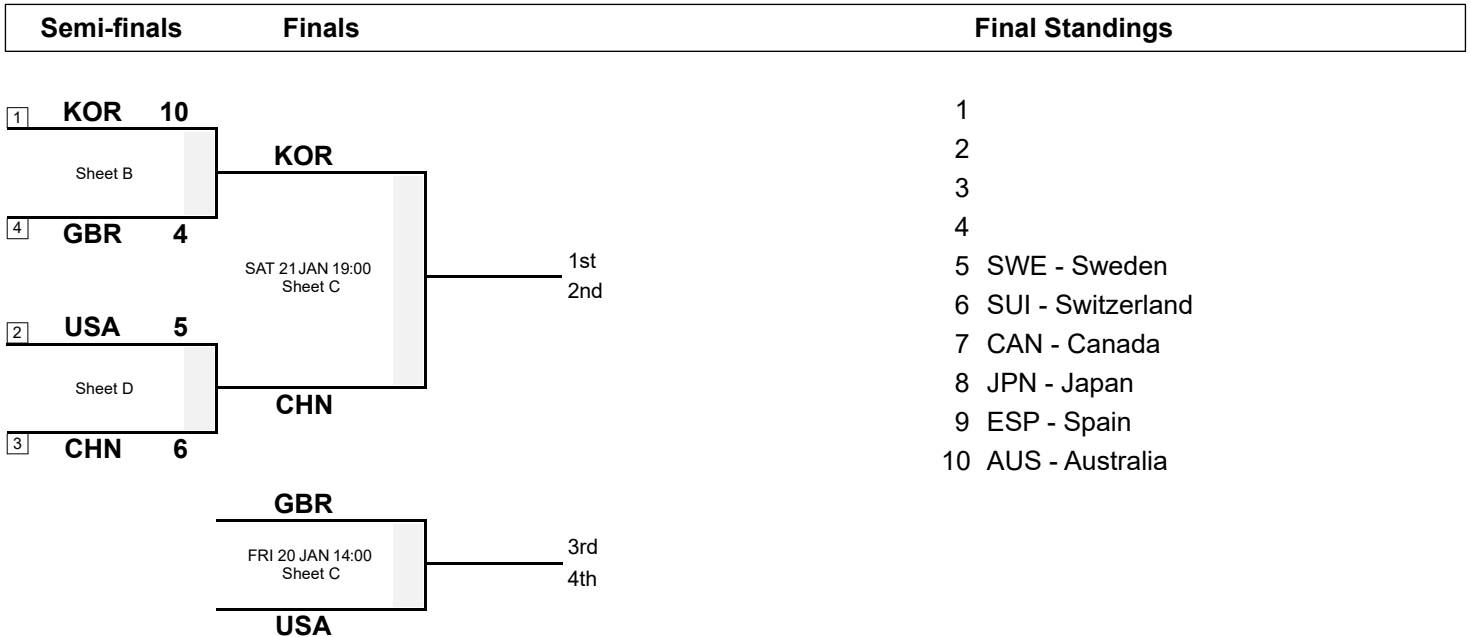

THU 19 JAN 2023
Start Time 14:00

Session Results and Standings

Sheet	Game	Team	LSFE	1	2	3	4	5	6	7	8	Extra Ends	Total
B	10	KOR - Republic of Korea	*	4	0	0	4	0	2	X	X		10
	10	GBR - Great Britain		0	2	1	0	1	0	X	X		4
D	10	CHN - People's Republic of China		0	2	0	0	1	2	0	1		6
	10	USA - United States of America	*	1	0	2	1	0	0	1	0		5

Play-offs Bracket

LEGEND

LSFE(*) Last Stone First End

X Unplayed/unfinished end due to concession