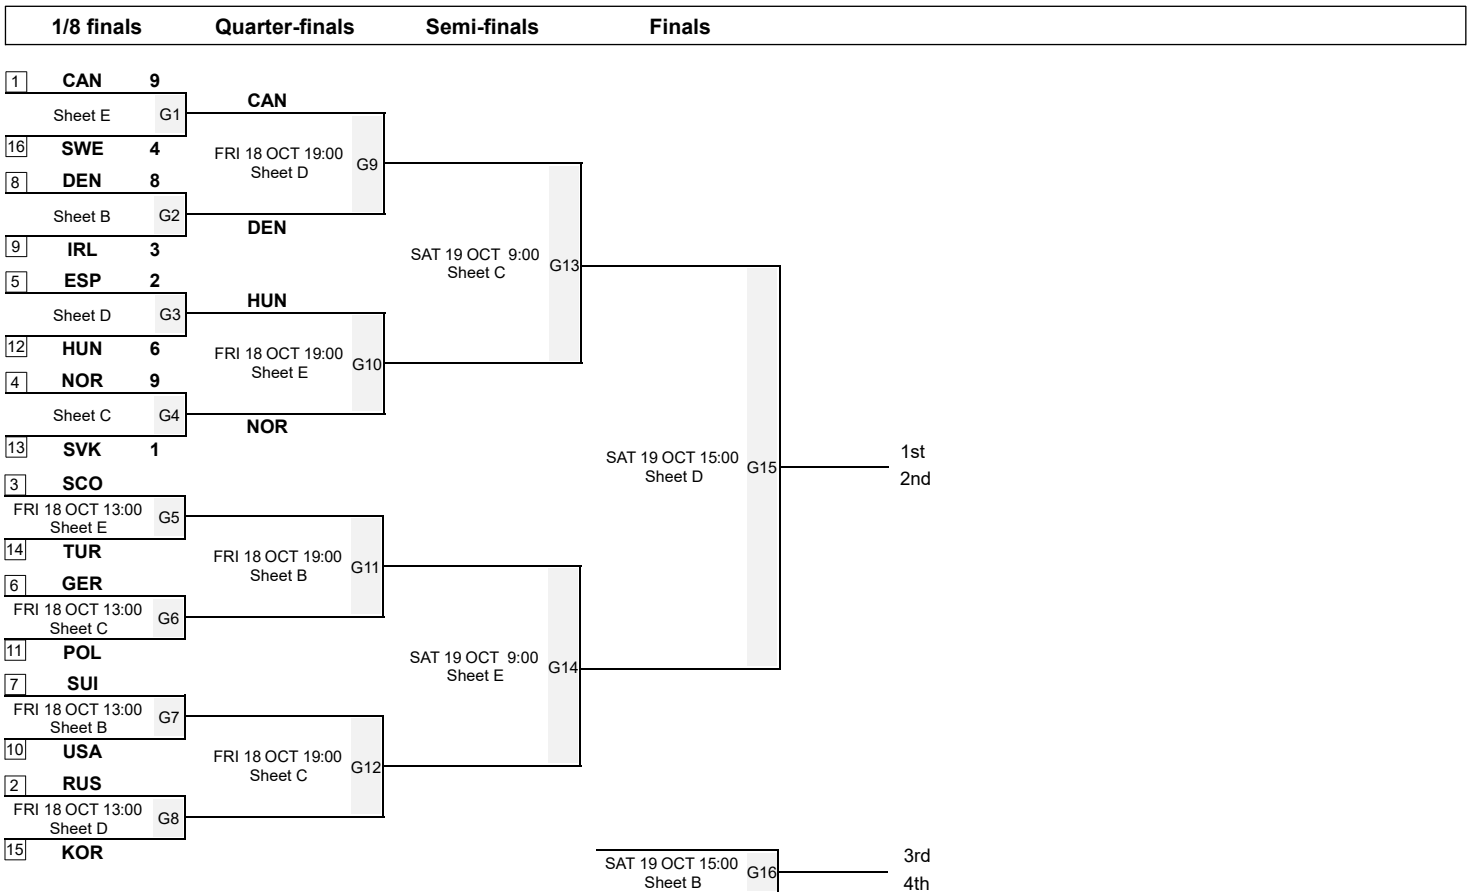

FRI 18 OCT 2019  
Start Time 9:00

1/8 Finals Session 1

### Session Results and Standings

Sheet	Game	Team	LSFE	1	2	3	4	5	6	7	8	Extra Ends	Total
B	8	DEN - Denmark		1	0	2	0	1	2	2	X		8
	8	IRL - Ireland	*	0	2	0	1	0	0	0	X		3
C	8	SVK - Slovakia	*	0	0	0	1	0	0	X	X		1
	8	NOR - Norway		1	2	1	0	3	2	X	X		9
D	8	ESP - Spain	*	0	1	0	0	0	0	1	X		2
	8	HUN - Hungary		1	0	1	1	2	1	0	X		6
E	8	CAN - Canada		2	4	0	1	0	0	2	X		9
	8	SWE - Sweden	*	0	0	1	0	2	1	0	X		4

### Play-offs Bracket

**Legend:**

LSFE(\*) Last Stone First End                      X    Unplayed/unfinished end due to concession