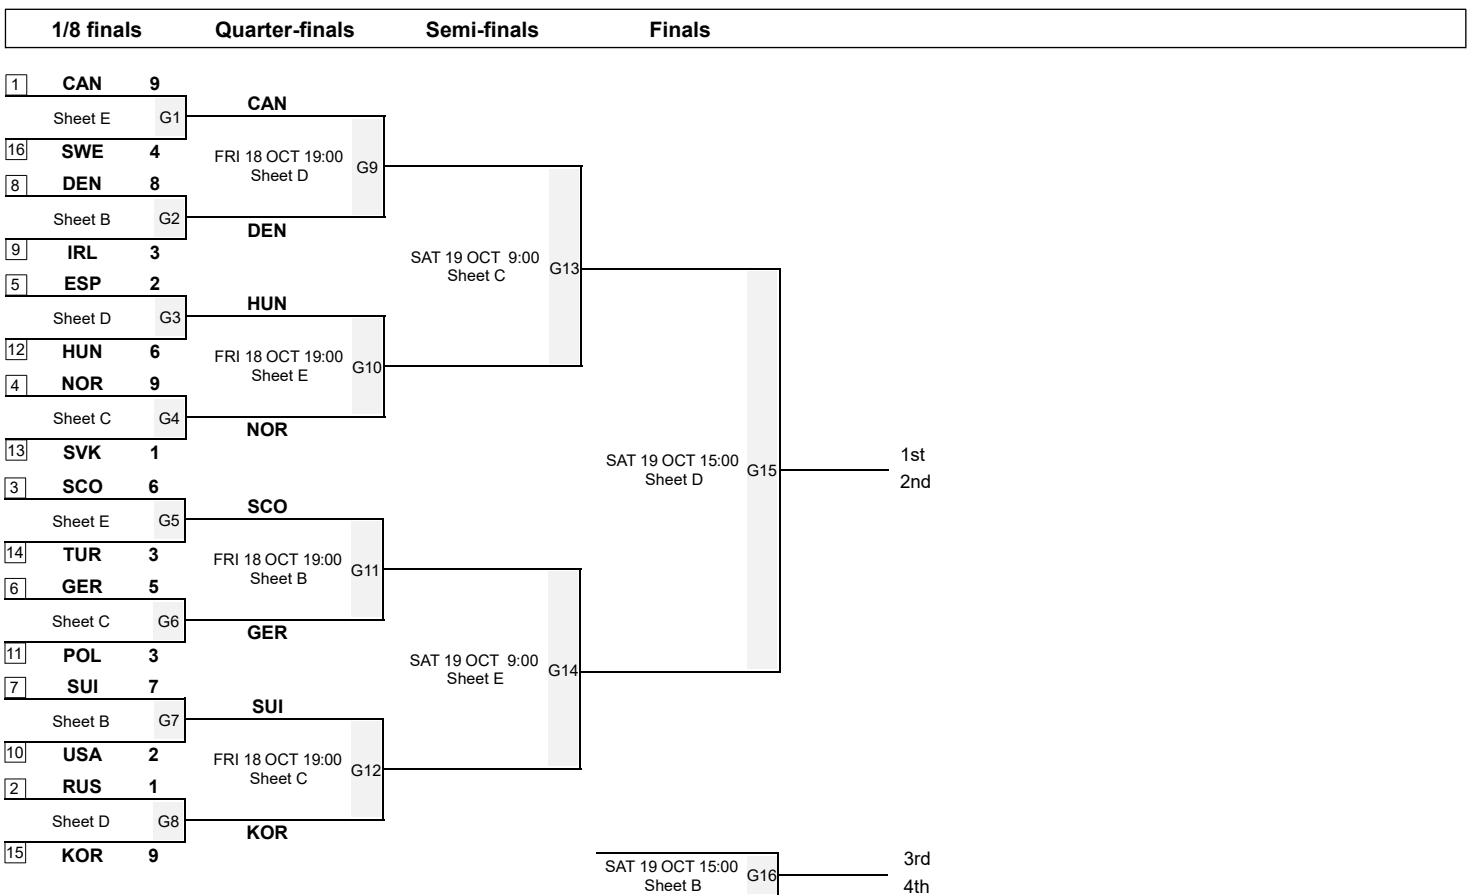

FRI 18 OCT 2019
Start Time 13:00

1/8 Finals Session 2

Session Results and Standings

Sheet	Game	Team	LSFE	1	2	3	4	5	6	7	8	Extra Ends	Total
B	8	USA - United States		0	1	0	0	1	0	0	X		2
	8	SUI - Switzerland	*	2	0	1	1	0	2	1	X		7
C	8	GER - Germany	*	1	1	0	0	1	0	0	2		5
	8	POL - Poland		0	0	0	2	0	1	0	0		3
D	8	RUS - Russia	*	0	1	0	0	0	0	X	X		1
	8	KOR - Korea		0	0	6	1	1	1	X	X		9
E	8	SCO - Scotland	*	0	2	0	2	1	1	0	X		6
	8	TUR - Turkey		1	0	1	0	0	0	1	X		3

Play-offs Bracket

Legend:

LSFE(*) Last Stone First End X Unplayed/unfinished end due to concession