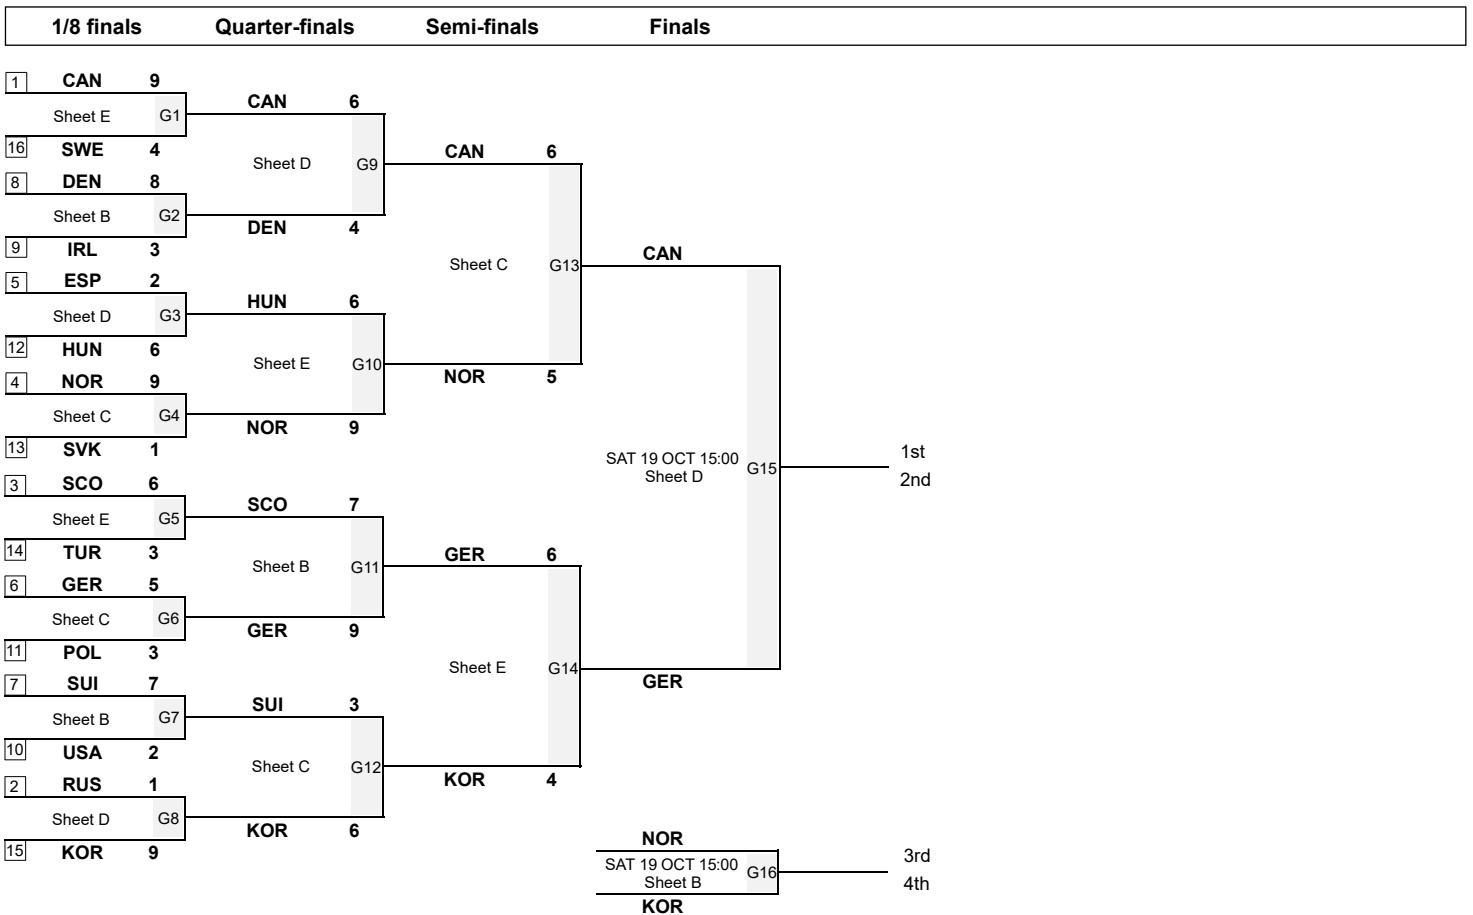

SAT 19 OCT 2019
Start Time 9:00

Semi-finals

Session Results and Standings

Sheet	Game	Team	LSFE	1	2	3	4	5	6	7	8	Extra Ends	Total
C	10	CAN - Canada	*	2	0	0	1	1	0	2	0		6
	10	NOR - Norway		0	0	1	0	0	3	0	1		5
E	10	KOR - Korea		0	0	1	0	2	0	1	0		4
	10	GER - Germany	*	0	1	0	2	0	1	0	2		6

Play-offs Bracket

Legend:
LSFE(*) Last Stone First End