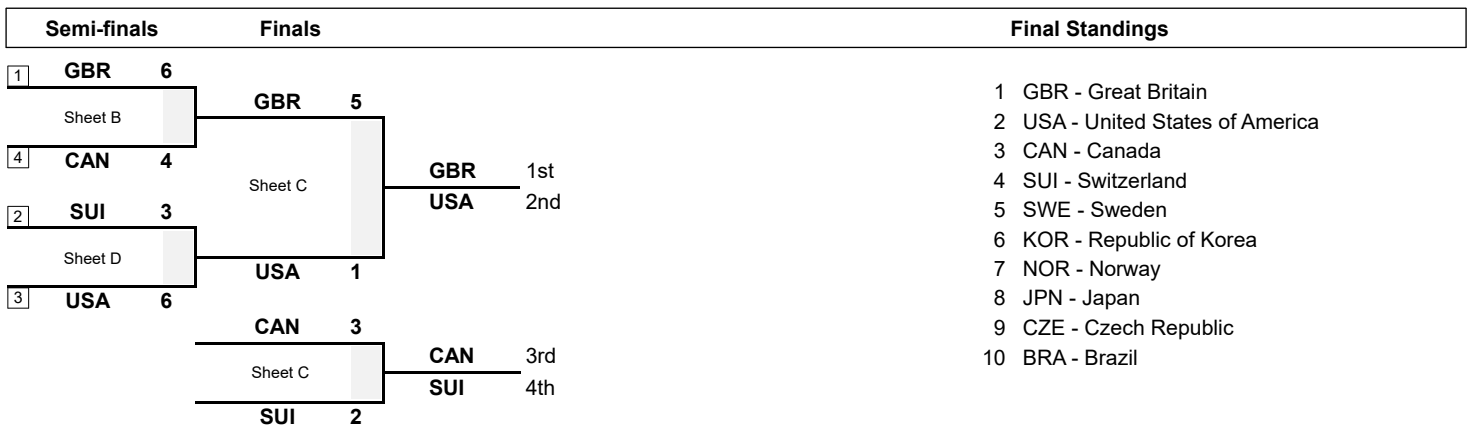

### Competition Summary

Session	Date	Time	Sheet A	Sheet B	Sheet C	Sheet D	Sheet E
Session 1	13 JAN	19:00	KOR 1 - 8 GBR	SUI 7 - 4 CAN	SWE 2 - 7 USA	CZE 6 - 3 BRA	NOR 7 - 6 JPN
Session 2	14 JAN	14:00	CAN 8 - 1 CZE	GBR 7 - 3 BRA	NOR 2 - 6 KOR	JPN 6 - 5 USA	SUI 4 - 3 SWE
Session 3	15 JAN	9:00	USA 5 - 4 SUI	KOR 7 - 4 JPN	GBR 7 - 6 CZE	SWE 5 - 3 NOR	CAN 10 - 2 BRA
Session 4	15 JAN	19:00	BRA 4 - 9 NOR	SWE 9 - 7 CZE	JPN 3 - 5 CAN	USA 9 - 8 KOR	GBR 10 - 1 SUI
Session 5	16 JAN	14:00	SWE 5 - 6 CAN	NOR 7 - 8 GBR	KOR 12 - 3 BRA	SUI 4 - 3 JPN	CZE 4 - 8 USA
Session 6	17 JAN	9:00	NOR 7 - 6 USA	CAN 9 - 4 KOR	CZE 3 - 8 SUI	BRA 2 - 9 SWE	JPN 6 - 4 GBR
Session 7	17 JAN	19:00	SUI 8 - 1 BRA	JPN 6 - 7 SWE	USA 2 - 7 GBR	NOR 2 - 5 CAN	KOR 6 - 3 CZE
Session 8	18 JAN	14:00	GBR 5 - 2 SWE	CZE 6 - 8 NOR	BRA 2 - 7 JPN	KOR 4 - 6 SUI	USA 5 - 4 CAN
Session 9	19 JAN	9:00	CZE 4 - 5 JPN	BRA 3 - 9 USA	SUI 8 - 4 NOR	CAN 2 - 8 GBR	SWE 8 - 3 KOR
Semi-finals	19 JAN	19:00		CAN 4 - 6 GBR		SUI 3 - 6 USA	
Bronze Medal	20 JAN	19:00			SUI 2 - 3 CAN		
Gold Medal	21 JAN	14:00			USA 1 - 5 GBR		

### Standings after Round Robin

Rank	Team	Games	Wins	Losses	
1	GBR - Great Britain	9	8	1	Q
2	SUI - Switzerland	9	7	2	Q
3	USA - United States of America	9	6	3	Q w1
4	CAN - Canada	9	6	3	Q w0
5	SWE - Sweden	9	5	4	
6	KOR - Republic of Korea	9	4	5	w2
7	NOR - Norway	9	4	5	w1
8	JPN - Japan	9	4	5	w0
9	CZE - Czech Republic	9	1	8	
10	BRA - Brazil	9	0	9	

### Play-offs Bracket