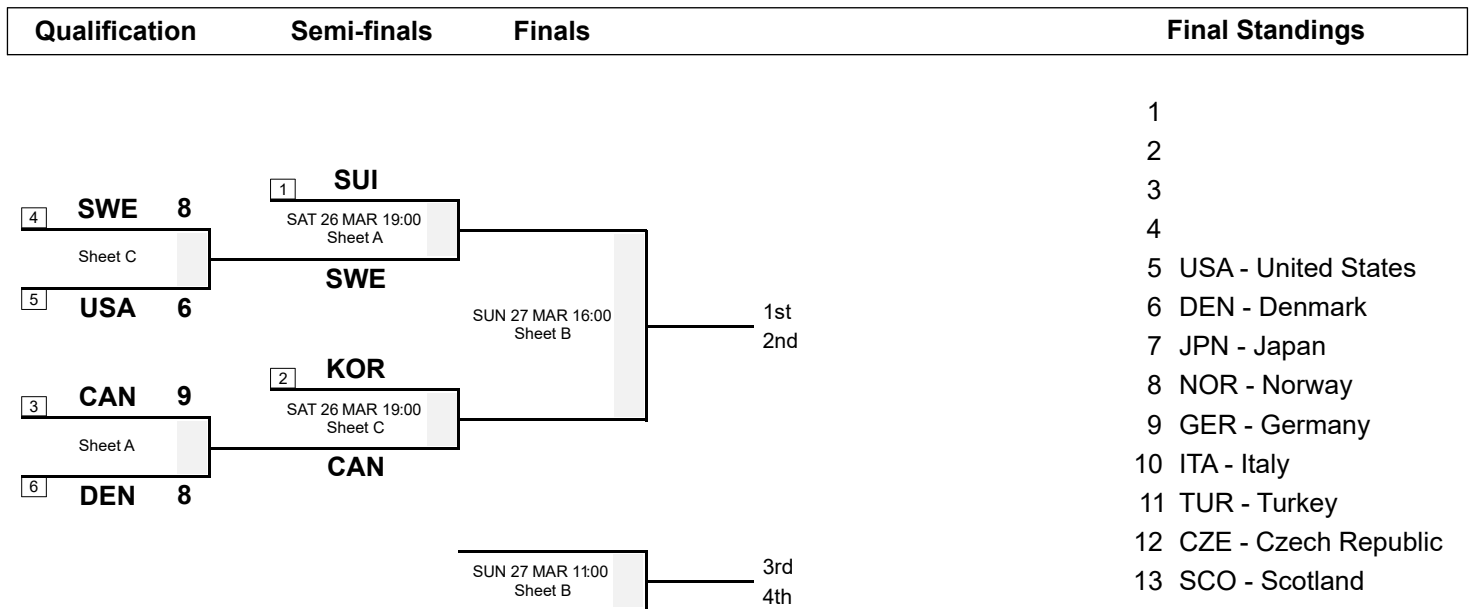

SAT 26 MAR 2022
Start Time 13:00

Qualification Games

Session Results and Standings

Sheet	Game	Team	LSFE	1	2	3	4	5	6	7	8	9	10	Extra Ends	Total
A	13	CAN - Canada	*	2	0	2	0	0	2	0	3	0	0		9
	13	DEN - Denmark		0	3	0	1	0	0	2	0	1	1		8
C	13	USA - United States		0	0	0	2	0	1	0	2	1	0		6
	13	SWE - Sweden	*	0	1	1	0	1	0	1	0	0	4		8

Play-offs Bracket

The teams ranked 1st and 2nd get a bye to the semi-finals.
The teams ranked 3rd to 6th play in qualification games (3 v 6 and 4 v 5).
The winners of those qualification games advance to the semi-finals.

Attendance

Session: 1'849   Total: 28'474

Legend:
LSFE(*) Last Stone First End