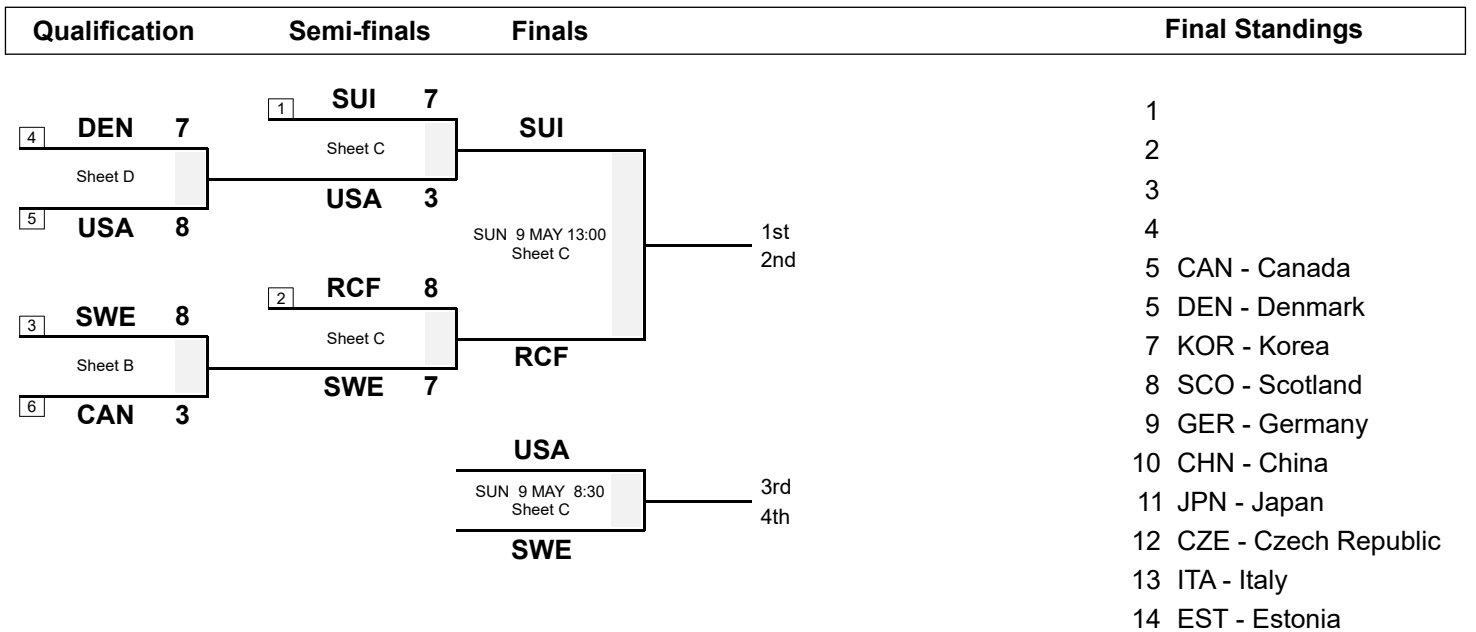

SAT 8 MAY 2021  
Start Time 19:30

Semi-final 2 (2 v winner 3 v 6)

## Session Results and Standings

Sheet	Game	Team	LSFE	1	2	3	4	5	6	7	8	9	10	Extra Ends	Total
C	14	RCF - RCF	*	0	1	0	4	1	0	1	0	1	0		8
	15	SWE - Sweden		0	0	1	0	0	3	0	2	0	1		7

## Play-offs Bracket

The teams ranked 1st and 2nd get a bye to the semi-finals.  
The teams ranked 3rd to 6th play in qualification games (3 v 6 and 4 v 5).  
The winners of those qualification games advance to the semi-finals.