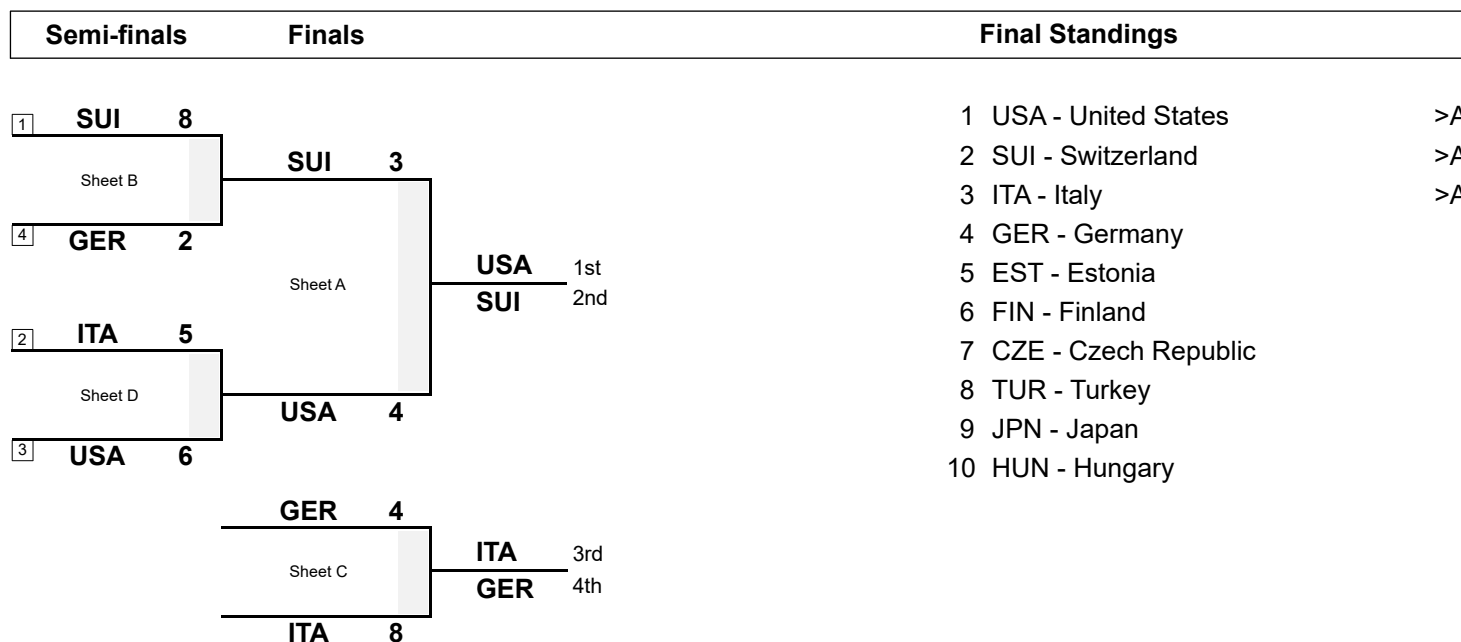

Finals

Session Results and Standings

Sheet	Game	Team	LSFE	1	2	3	4	5	6	7	8	Extra Ends	Total
A	11	USA - United States		0	0	0	0	0	2	1	1		4
	11	SUI - Switzerland	*	0	0	1	1	1	0	0	0		3
C	11	GER - Germany		1	0	0	0	3	0	0	X		4
	11	ITA - Italy	*	0	1	1	1	0	4	1	X		8

Play-offs Bracket

Legend:
>A To A-Division
LSFE(*) Last Stone First End
X Unplayed/unfinished end due to concession

USA, SUI and ITA qualified for the World Wheelchair Curling Championship 2021 in Beijing, China