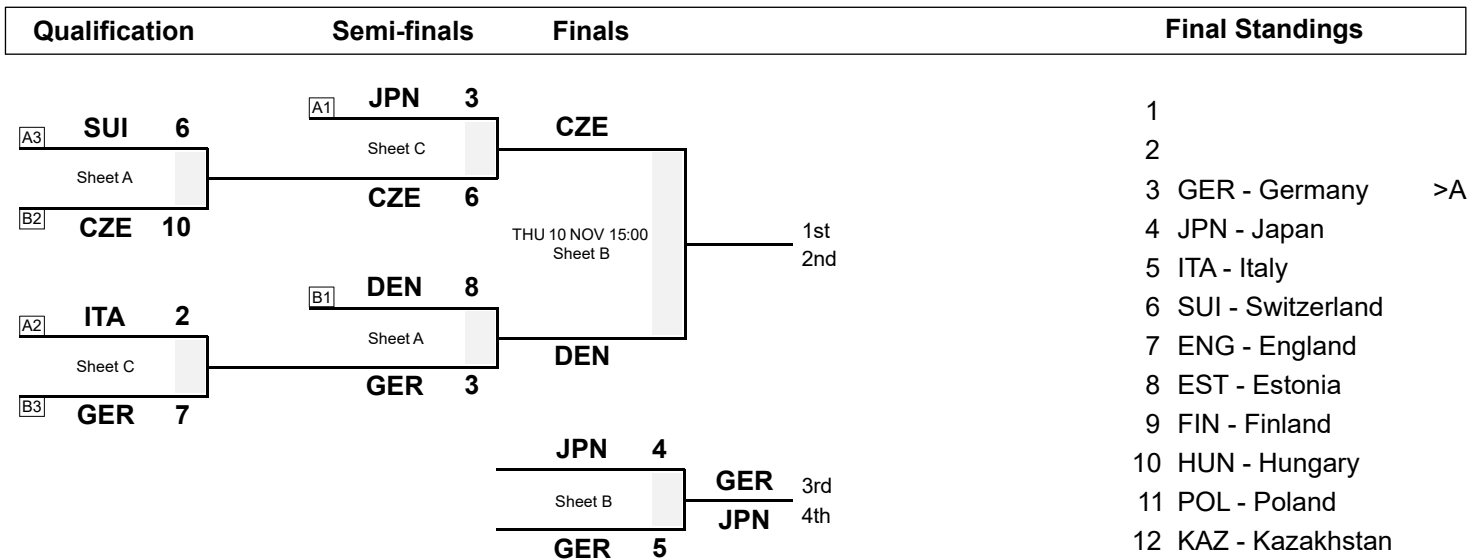

### Session Results and Standings

Sheet	Game	Team	LSFE	1	2	3	4	5	6	7	8	Extra Ends	Total
B	8	GER - Germany		1	1	0	1	0	1	0	1		5
	7	JPN - Japan	*	0	0	1	0	2	0	1	0		4

### Play-offs Bracket

**Legend:**

>A To A-Division

LSFE(\*) Last Stone First End