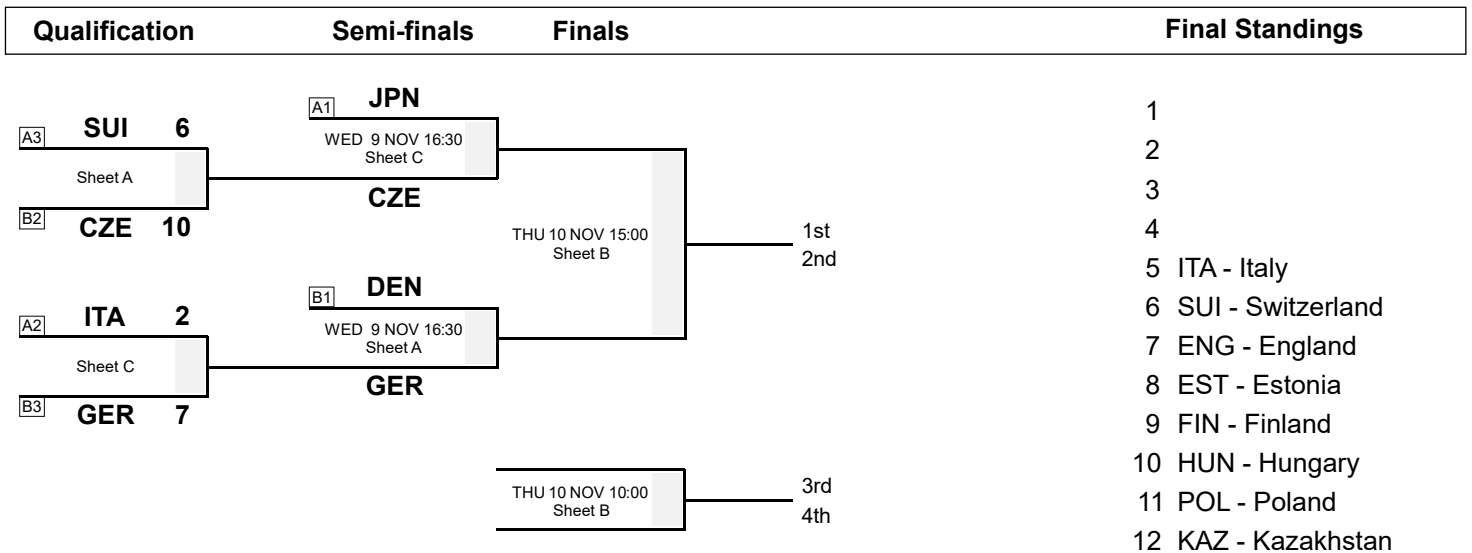

Session Results and Standings

Sheet	Game	Team	LSFE	1	2	3	4	5	6	7	8	Extra Ends	Total
A	6	CZE - Czech Republic	*	0	0	3	2	1	0	2	2		10
	6	SUI - Switzerland		2	1	0	0	0	3	0	0		6
C	6	GER - Germany		1	1	0	0	1	0	4	X		7
	6	ITA - Italy	*	0	0	1	0	0	1	0	X		2

Play-offs Bracket

Legend:
 LSFE(*) Last Stone First End X Unplayed/unfinished end due to concession