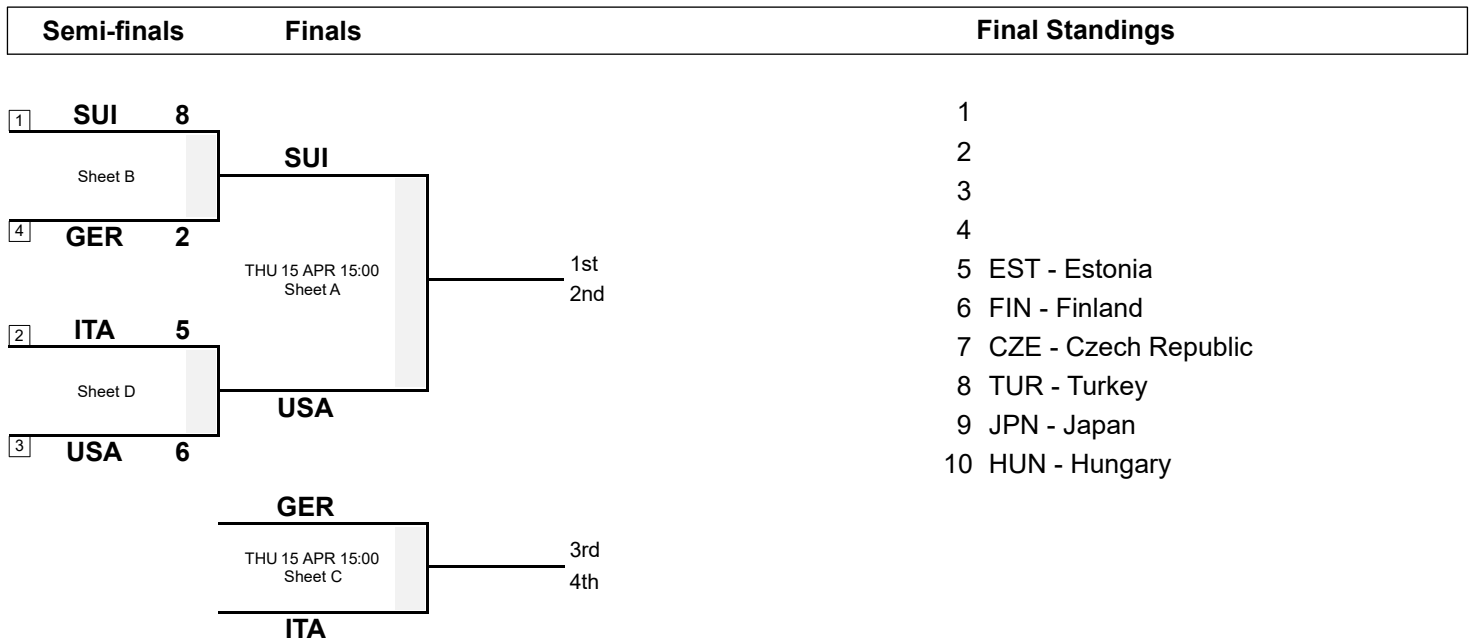

THU 15 APR 2021
Start Time 10:00

Semi-finals

Session Results and Standings

Sheet	Game	Team	LSFE	1	2	3	4	5	6	7	8	Extra Ends	Total
B	10	GER - Germany		0	0	0	2	0	0	0	X		2
	10	SUI - Switzerland	*	0	1	0	0	1	2	4	X		8
D	10	USA - United States		0	0	2	1	1	1	0	0	1	6
	10	ITA - Italy	*	1	1	0	0	0	0	2	1	0	5

Play-offs Bracket

Legend:

LSFE(*) Last Stone First End X Unplayed/unfinished end due to concession

SUI and USA qualified for the World Wheelchair Curling Championship 2021 in Beijing, China