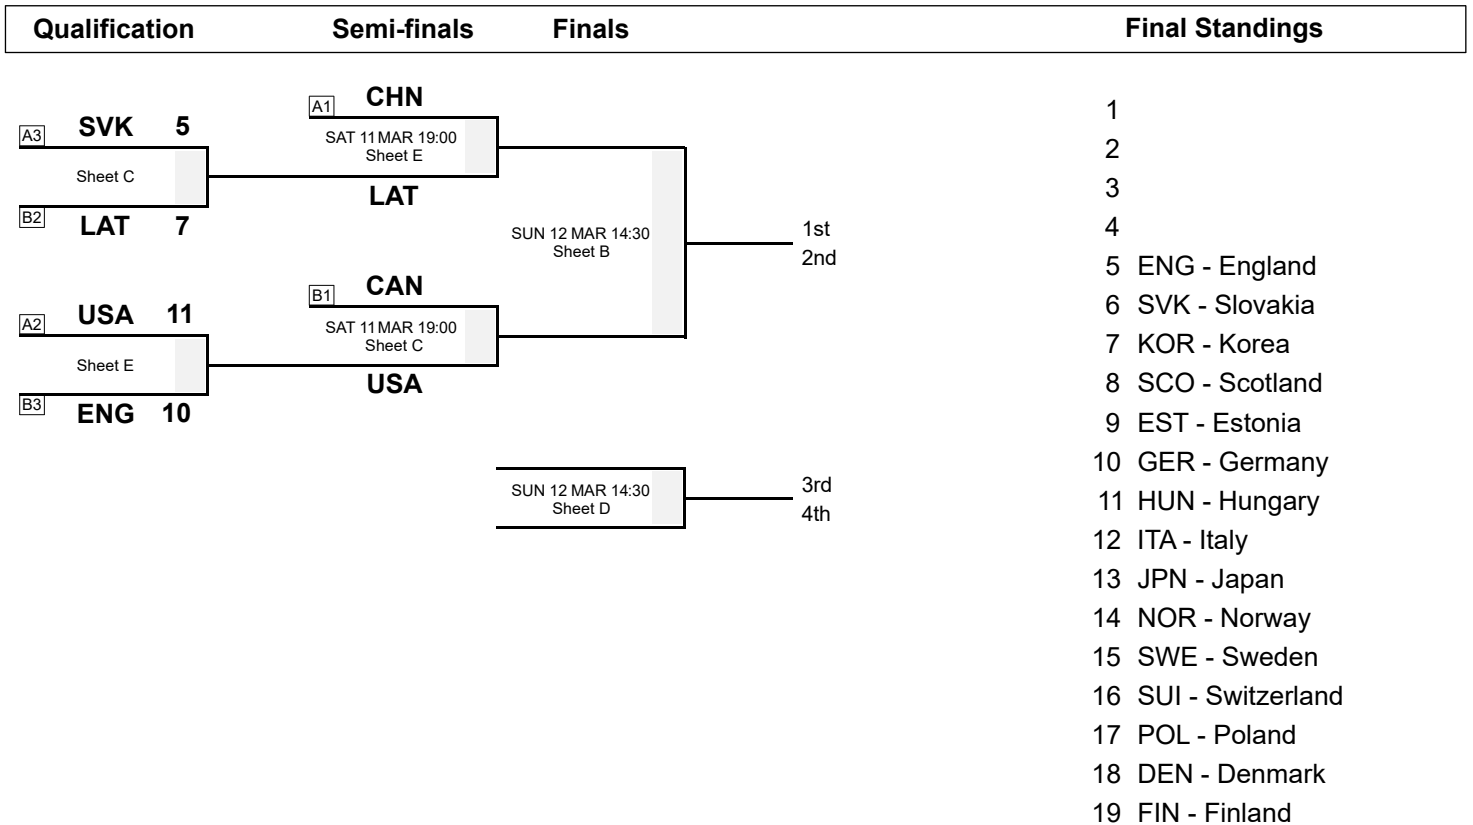

### Session Results and Standings

Sheet	Game	Team	LSFE	1	2	3	4	5	6	7	8	Extra Ends	Total
C	10	SVK - Slovakia		0	3	0	1	0	0	1	X		5
	9	LAT - Latvia	*	1	0	1	0	3	2	0	X		7
E	10	USA - United States	*	0	4	0	2	1	0	4	0		11
	9	ENG - England		1	0	3	0	0	5	0	1		10

### Play-offs Bracket

**Legend:**  
 Power Play      **LSFE(\*)** Last Stone First End      **X** Unplayed/unfinished end due to concession