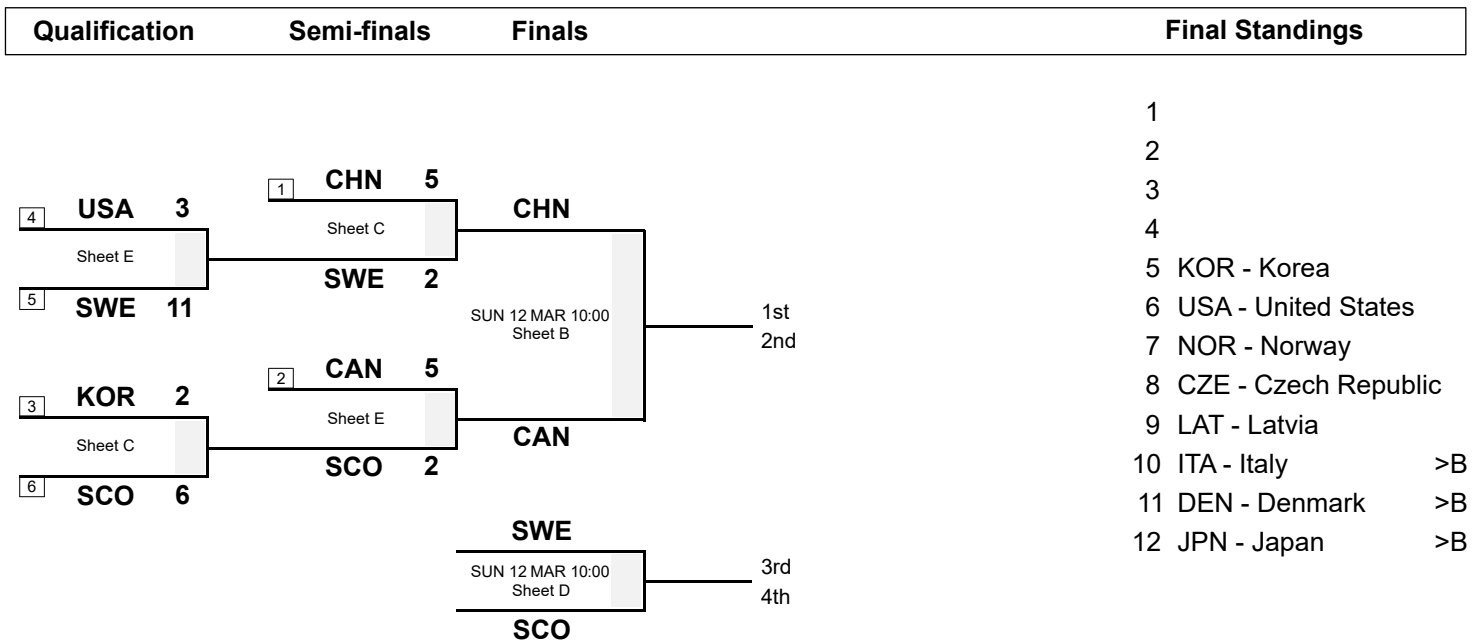

### Session Results and Standings

| Sheet | Game | Team           | LSFE | 1 | 2 | 3 | 4 | 5 | 6 | 7 | 8 | Extra Ends | Total |
|-------|------|----------------|------|---|---|---|---|---|---|---|---|------------|-------|
| C     | 12   | CHN - China    | *    | 1 | 0 | 0 | 0 | 1 | 0 | 0 | 3 |            | 5     |
|       | 13   | SWE - Sweden   |      | 0 | 0 | 0 | 1 | 0 | 0 | 1 | 0 |            | 2     |
| E     | 12   | CAN - Canada   | *    | 0 | 0 | 1 | 0 | 2 | 2 | 0 | X |            | 5     |
|       | 13   | SCO - Scotland |      | 0 | 0 | 0 | 1 | 0 | 0 | 1 | X |            | 2     |

### Play-offs Bracket

The teams ranked 1st and 2nd get a bye to the semi-finals.  
The teams ranked 3rd to 6th play in qualification games (3 v 6 and 4 v 5).  
The winners of those qualification games advance to the semi-finals.

**Legend:**  
>B To B-Division      LSFE(\*) Last Stone First End      X Unplayed/unfinished end due to concession