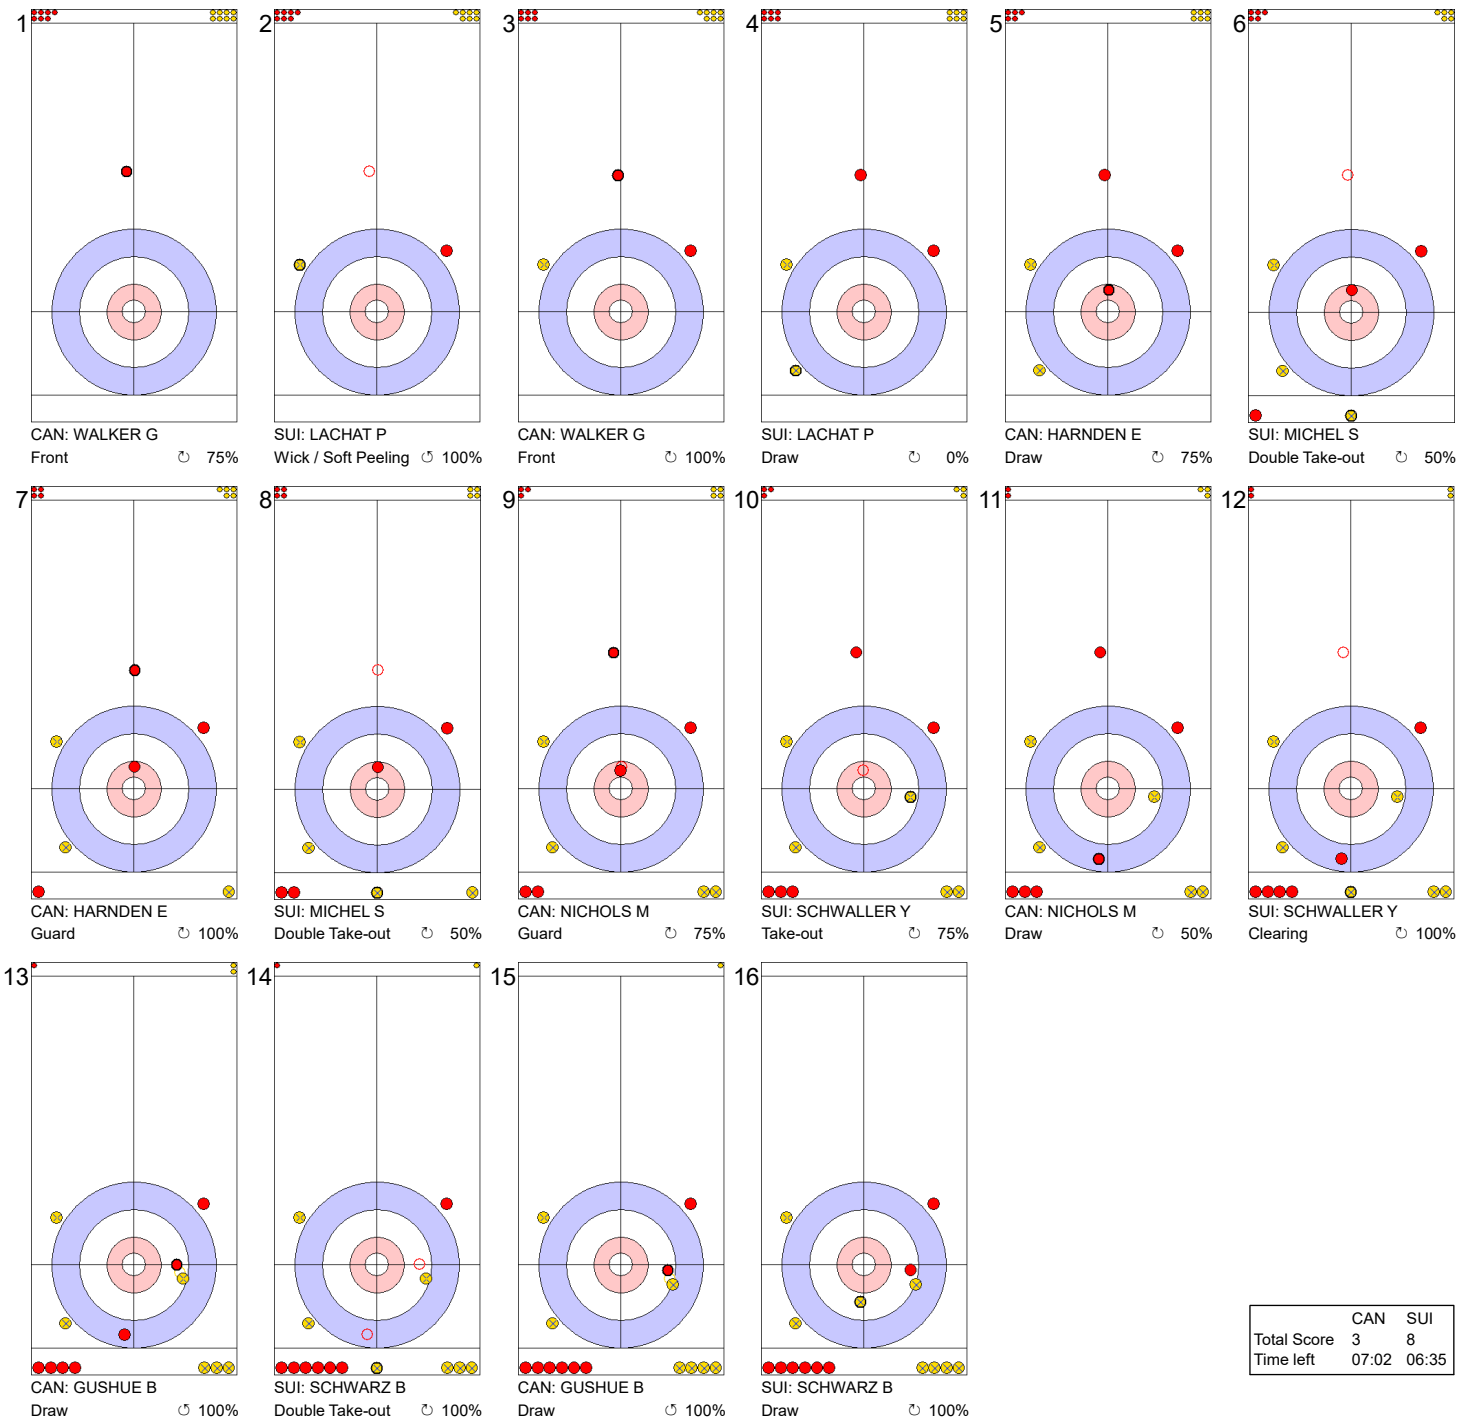

SAT 1 APR 2023
 Start Time 14:00

Round Robin Session 1 - Sheet A

Game - Shot by Shot

End 4 **CAN - Canada 1 + 0 (this end) = 1** **SUI - Switzerland 4 + 1 (this end) = 5**

	CAN	SUI
Total Score	1	5
Time left		

	CAN	SUI
Total Score	1	7
Time left		

Legend:
 ⤴ Clockwise ⤵ Counter-clockwise - Not considered

SAT 1 APR 2023
 Start Time 14:00

Round Robin Session 1 - Sheet A

Game - Shot by Shot

Legend:
 ↻ Clockwise ↺ Counter-clockwise - Not considered

SAT 1 APR 2023
 Start Time 14:00

Round Robin Session 1 - Sheet A

Game - Shot by Shot

Legend:
 ↻ Clockwise ↺ Counter-clockwise - Not considered

SAT 1 APR 2023
 Start Time 14:00

Round Robin Session 1 - Sheet A

Game - Shot by Shot

End 8 **CAN - Canada 3 + 0 (this end) = 3** **SUI - Switzerland 7 + 1 (this end) = 8**

	CAN	SUI
Total Score	3	8
Time left	07:02	06:35

Legend:
 ↻ Clockwise ↺ Counter-clockwise - Not considered