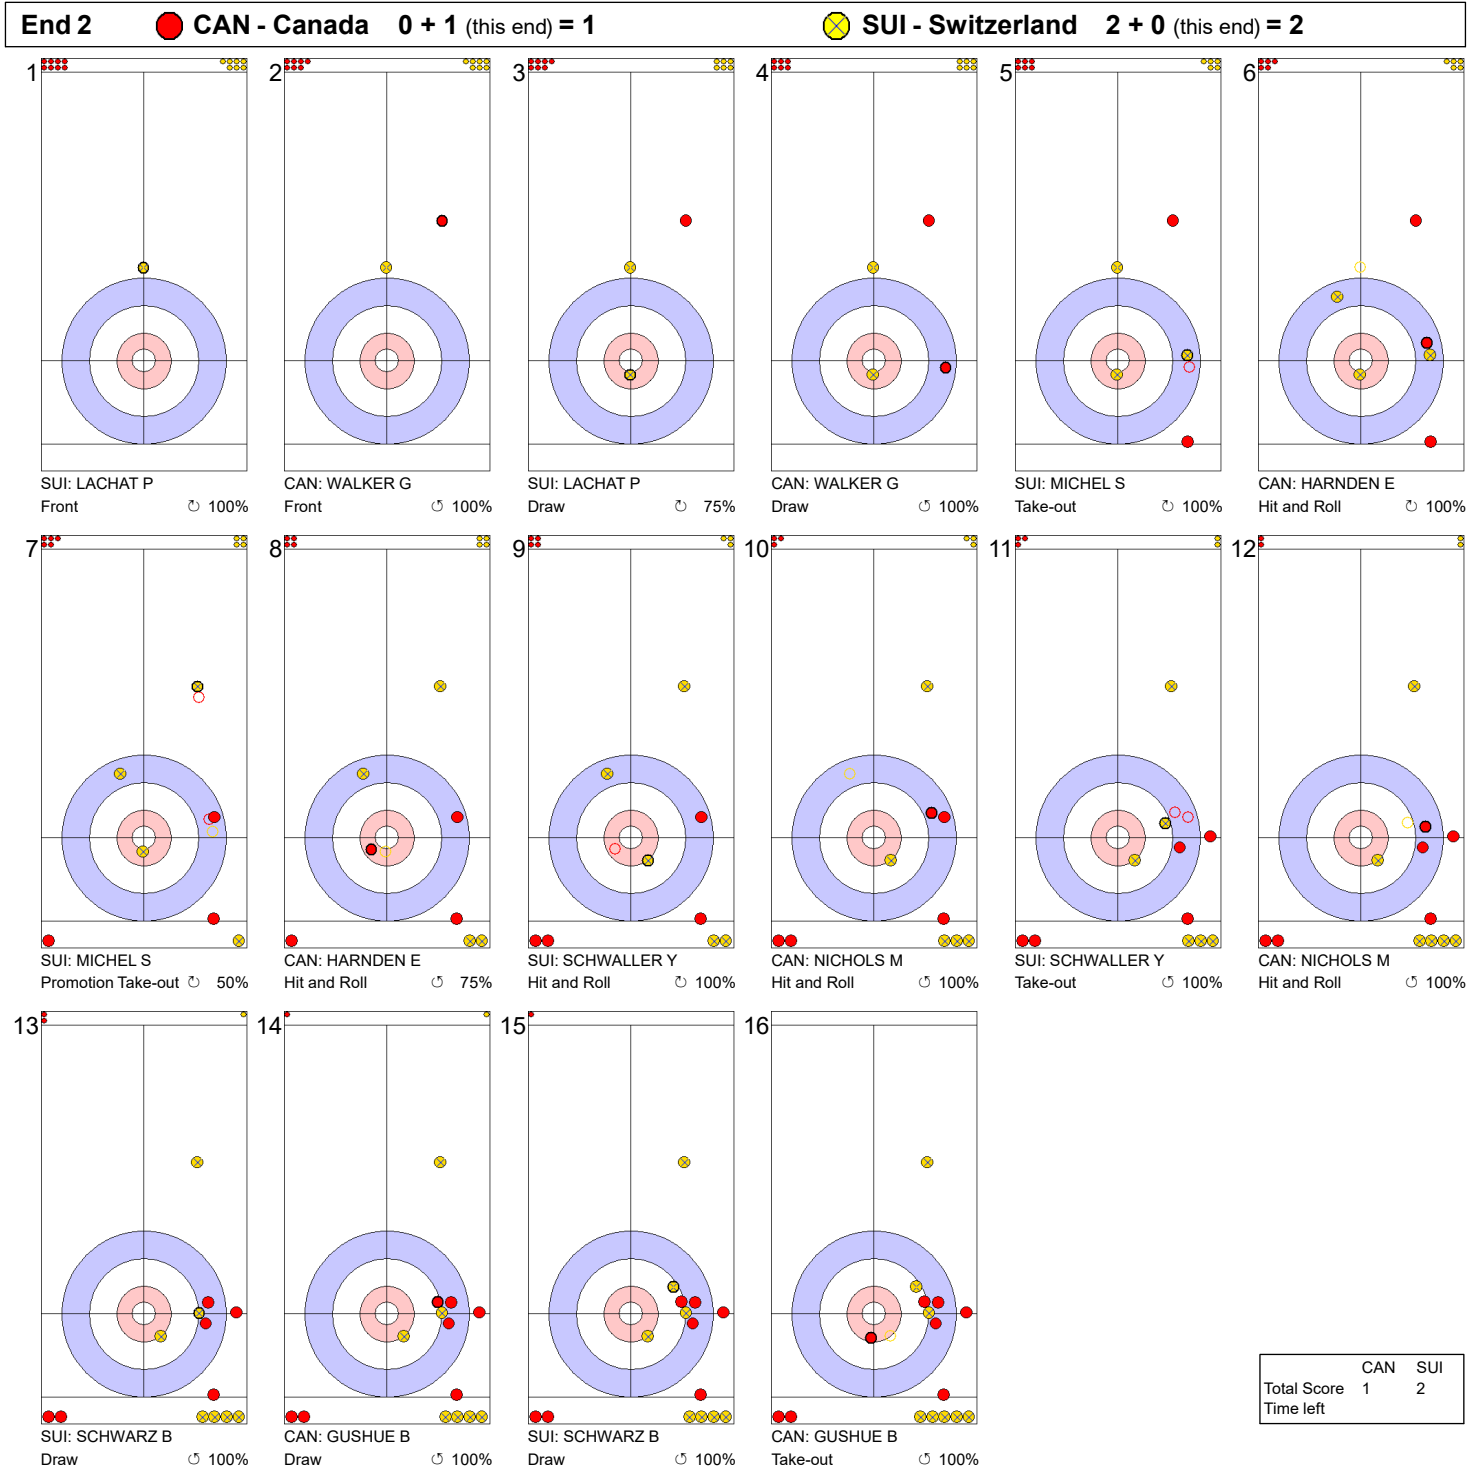

SAT 1 APR 2023
 Start Time 14:00

Round Robin Session 1 - Sheet A

Game - Shot by Shot

Legend:
 ↻ Clockwise ↺ Counter-clockwise - Not considered

SAT 1 APR 2023
 Start Time 14:00

Round Robin Session 1 - Sheet A

Game - Shot by Shot

Legend:
 ↻ Clockwise ↺ Counter-clockwise - Not considered

SAT 1 APR 2023
 Start Time 14:00

Round Robin Session 1 - Sheet A

Game - Shot by Shot

Legend:
 ↻ Clockwise ↺ Counter-clockwise - Not considered

SAT 1 APR 2023
 Start Time 14:00

Round Robin Session 1 - Sheet A

Game - Shot by Shot

End 4 **CAN - Canada 1 + 0 (this end) = 1** **SUI - Switzerland 4 + 1 (this end) = 5**

	CAN	SUI
Total Score	1	5
Time left		

Legend:
 ↻ Clockwise ↺ Counter-clockwise - Not considered

SAT 1 APR 2023
 Start Time 14:00

Round Robin Session 1 - Sheet A

Game - Shot by Shot

End 5 **CAN - Canada 1 + 0 (this end) = 1**

SUI - Switzerland 5 + 2 (this end) = 7