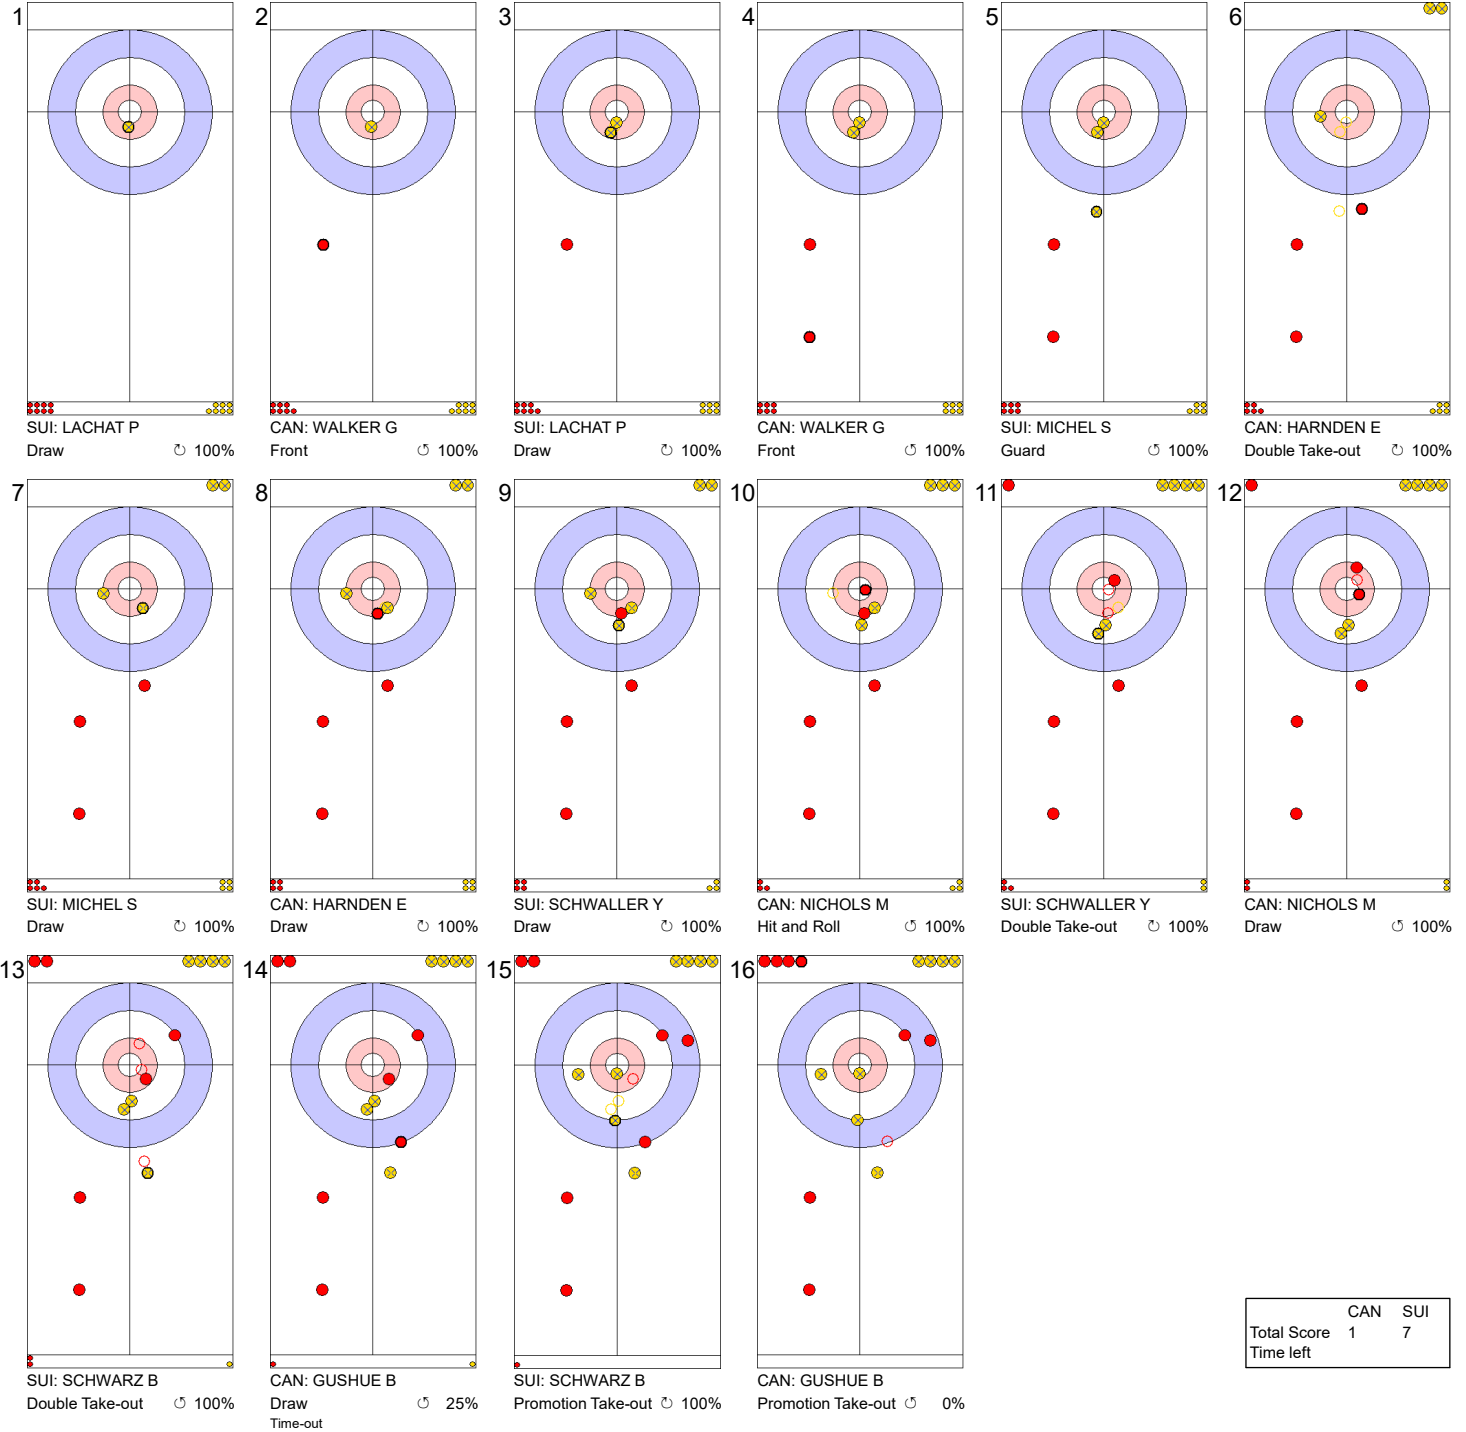

SAT 1 APR 2023
 Start Time 14:00

Round Robin Session 1 - Sheet A

Game - Shot by Shot

End 4 **CAN - Canada 1 + 0 (this end) = 1** **SUI - Switzerland 4 + 1 (this end) = 5**

	CAN	SUI
Total Score	1	5
Time left		

Legend:
 ↻ Clockwise ↺ Counter-clockwise - Not considered

SAT 1 APR 2023
 Start Time 14:00

Round Robin Session 1 - Sheet A

Game - Shot by Shot

End 5 **CAN - Canada 1 + 0 (this end) = 1**

SUI - Switzerland 5 + 2 (this end) = 7

	CAN	SUI
Total Score	1	7
Time left		

Legend:
 ⤴ Clockwise ⤵ Counter-clockwise - Not considered

SAT 1 APR 2023
 Start Time 14:00

Round Robin Session 1 - Sheet A

Game - Shot by Shot

Legend:
 ↻ Clockwise ↺ Counter-clockwise - Not considered

SAT 1 APR 2023
 Start Time 14:00

Round Robin Session 1 - Sheet A

Game - Shot by Shot

Legend:
 ↻ Clockwise ↺ Counter-clockwise - Not considered

SAT 1 APR 2023
 Start Time 14:00

Round Robin Session 1 - Sheet A