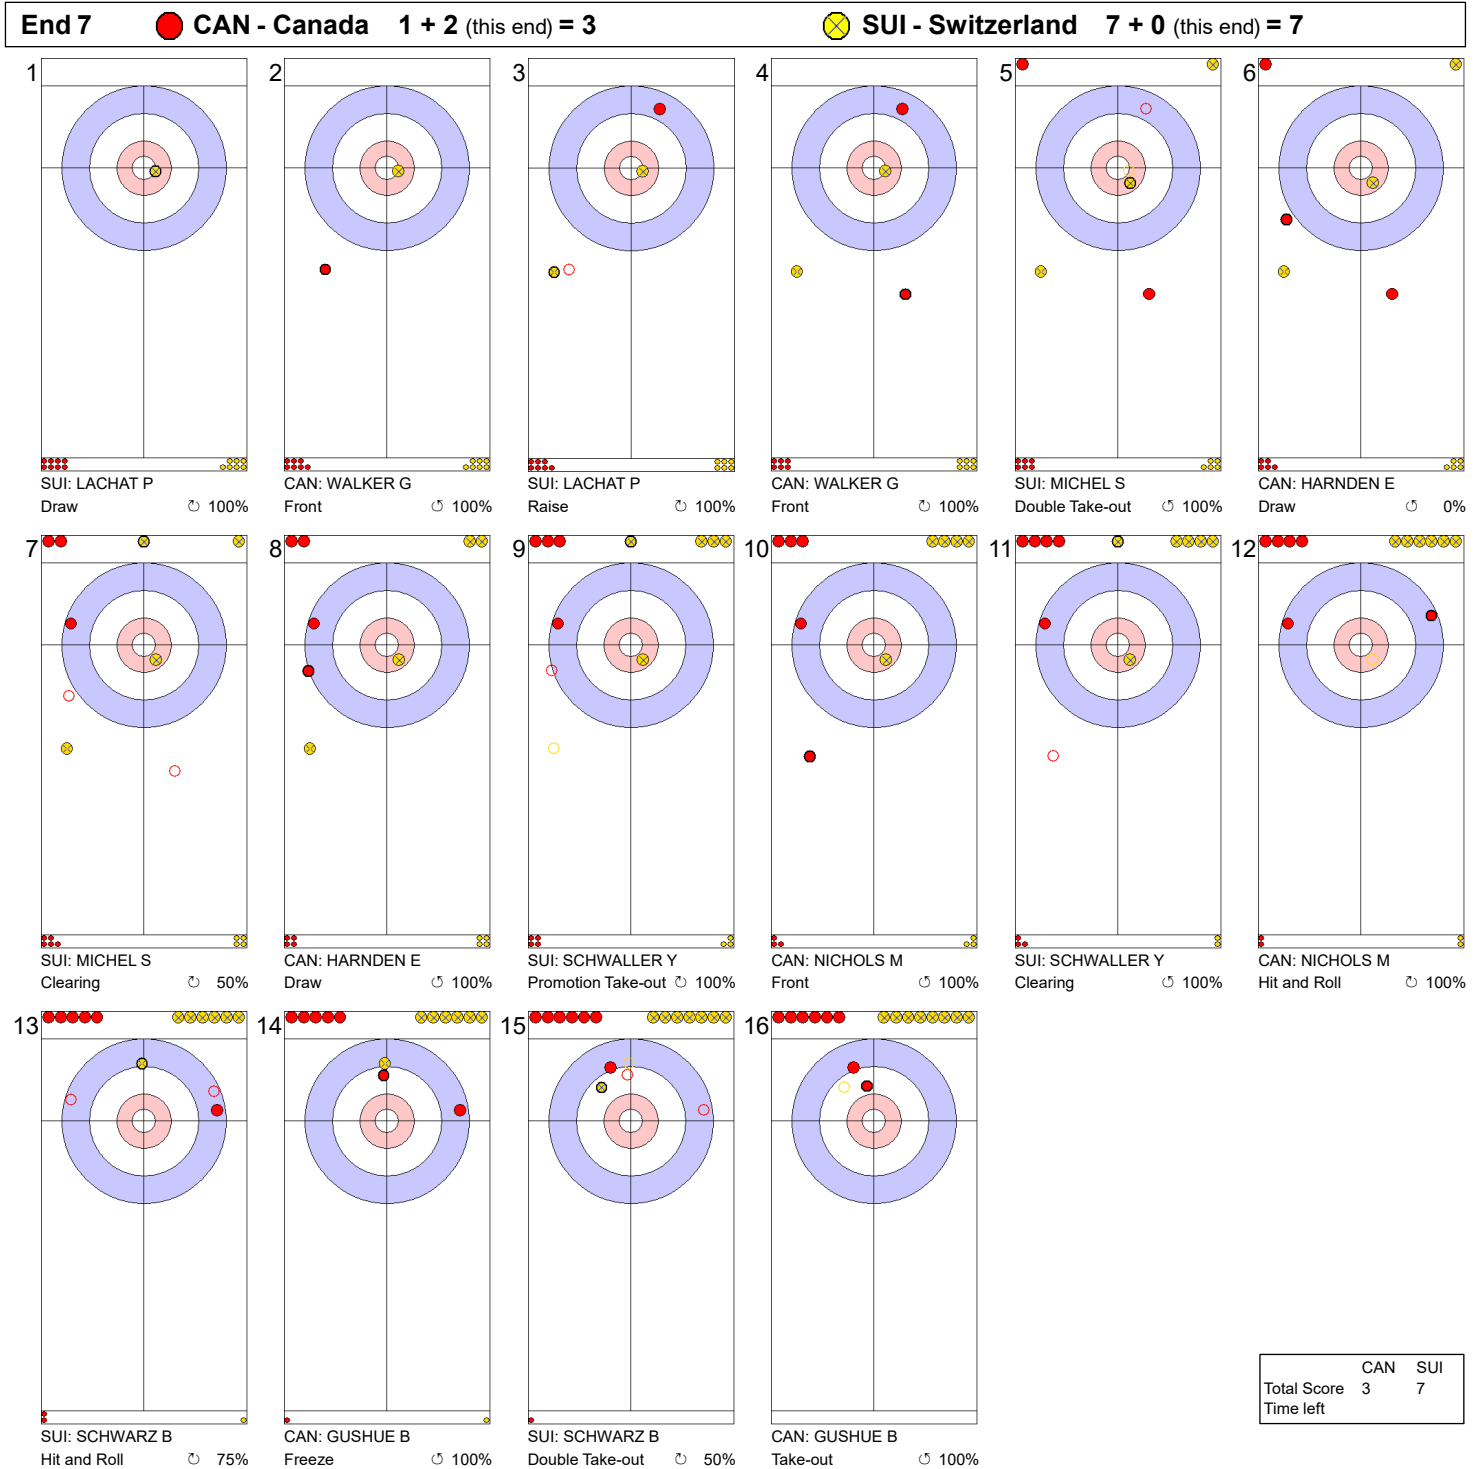

Legend:
 ↻ Clockwise ↺ Counter-clockwise - Not considered

SAT 1 APR 2023
 Start Time 14:00

Round Robin Session 1 - Sheet A

Game - Shot by Shot

End 5 **CAN - Canada 1 + 0 (this end) = 1**

SUI - Switzerland 5 + 2 (this end) = 7

	CAN	SUI
Total Score	1	7
Time left		

Legend:
 ⤴ Clockwise ⤵ Counter-clockwise - Not considered

SAT 1 APR 2023
 Start Time 14:00

Round Robin Session 1 - Sheet A

Game - Shot by Shot

Legend:
 ↻ Clockwise ↺ Counter-clockwise - Not considered

SAT 1 APR 2023
 Start Time 14:00

Round Robin Session 1 - Sheet A

Game - Shot by Shot

Legend:
 ↻ Clockwise ↺ Counter-clockwise - Not considered

SAT 1 APR 2023
 Start Time 14:00

Round Robin Session 1 - Sheet A

Game - Shot by Shot

End 8 **CAN - Canada 3 + 0 (this end) = 3** **SUI - Switzerland 7 + 1 (this end) = 8**

	CAN	SUI
Total Score	3	8
Time left	07:02	06:35

Legend:
 ↻ Clockwise ↺ Counter-clockwise - Not considered