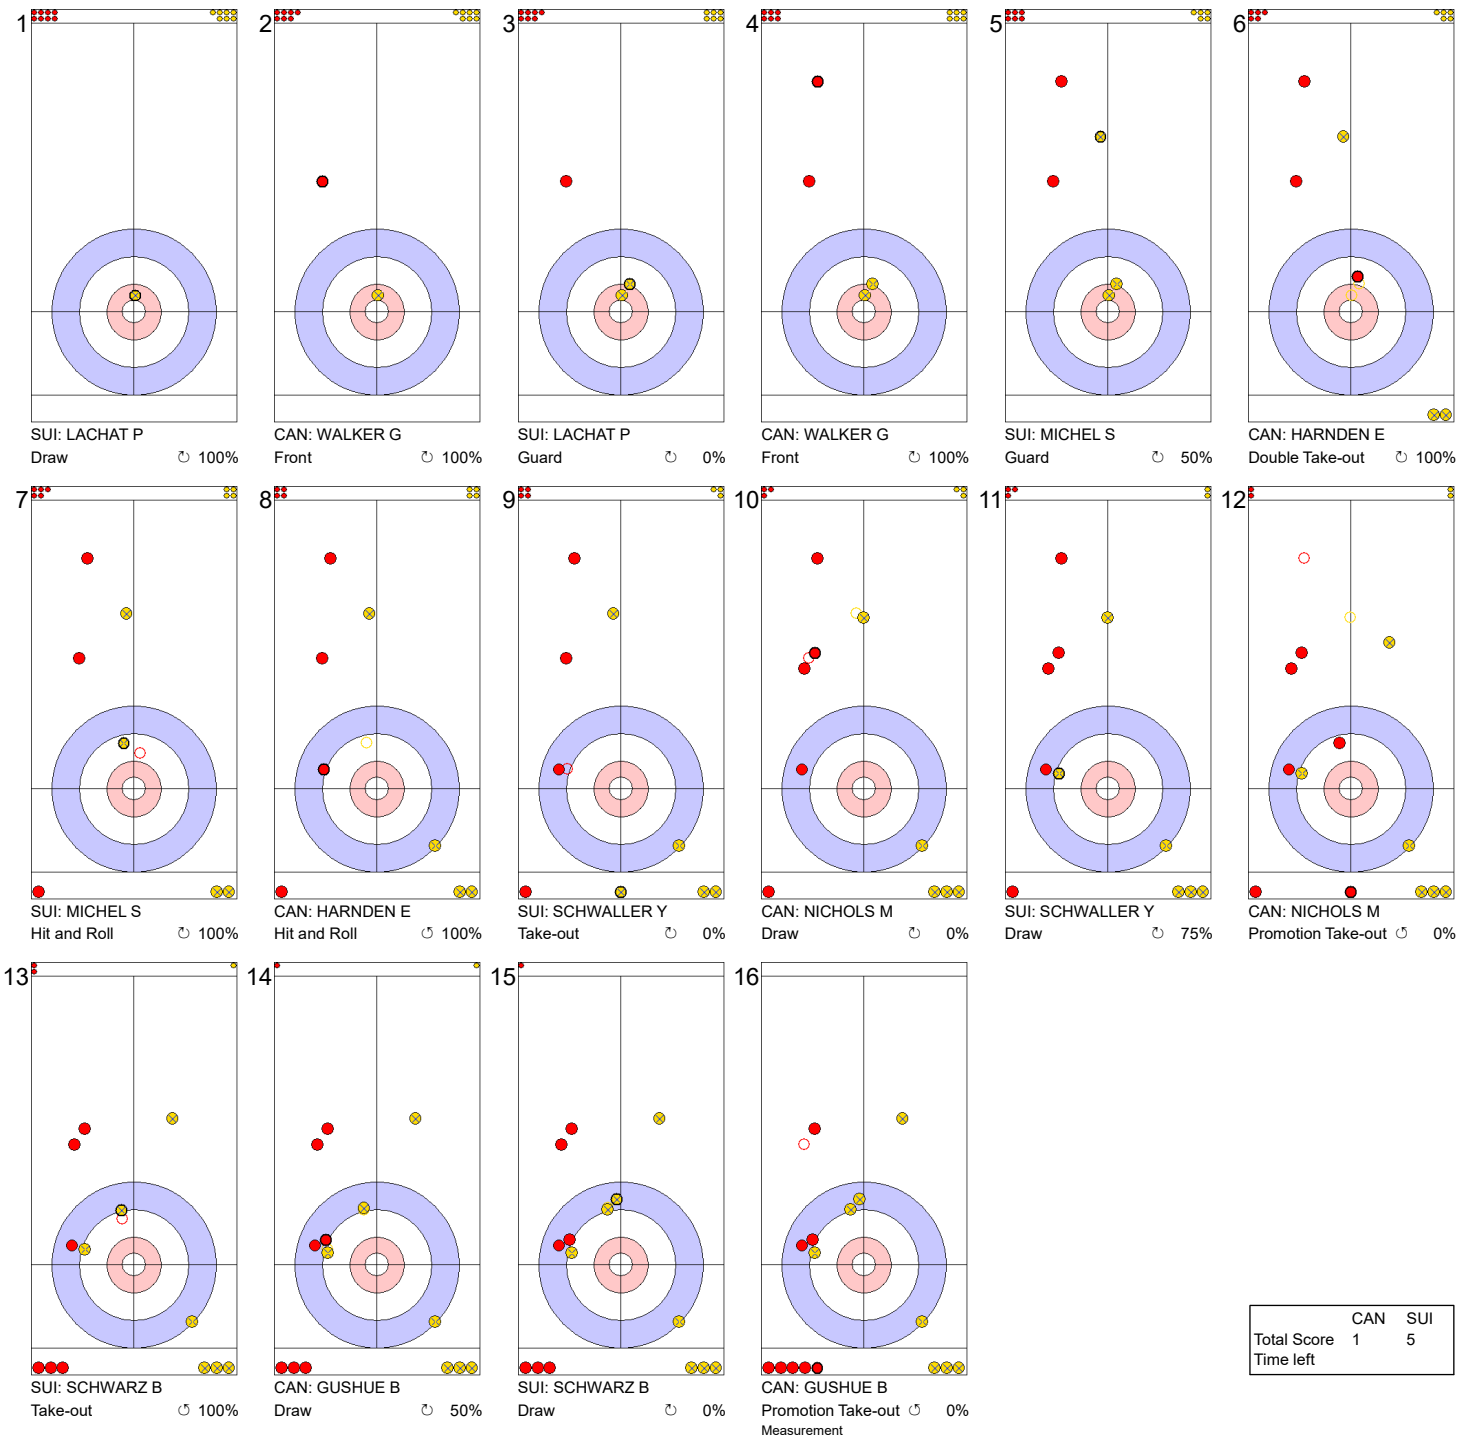

SAT 1 APR 2023
 Start Time 14:00

Round Robin Session 1 - Sheet A

Game - Shot by Shot

Legend:
 ↻ Clockwise ↺ Counter-clockwise - Not considered

SAT 1 APR 2023
 Start Time 14:00

Round Robin Session 1 - Sheet A

Game - Shot by Shot

Legend:
 ↻ Clockwise ↺ Counter-clockwise - Not considered

SAT 1 APR 2023
 Start Time 14:00

Round Robin Session 1 - Sheet A

Game - Shot by Shot

Legend:
 ↻ Clockwise ↺ Counter-clockwise - Not considered

SAT 1 APR 2023
 Start Time 14:00

Round Robin Session 1 - Sheet A

Game - Shot by Shot

End 4 **CAN - Canada 1 + 0 (this end) = 1** **SUI - Switzerland 4 + 1 (this end) = 5**

	CAN	SUI
Total Score	1	5
Time left		

Legend:
 ↻ Clockwise ↺ Counter-clockwise - Not considered

SAT 1 APR 2023
 Start Time 14:00

Round Robin Session 1 - Sheet A

Game - Shot by Shot

End 5 **CAN - Canada 1 + 0 (this end) = 1**

SUI - Switzerland 5 + 2 (this end) = 7