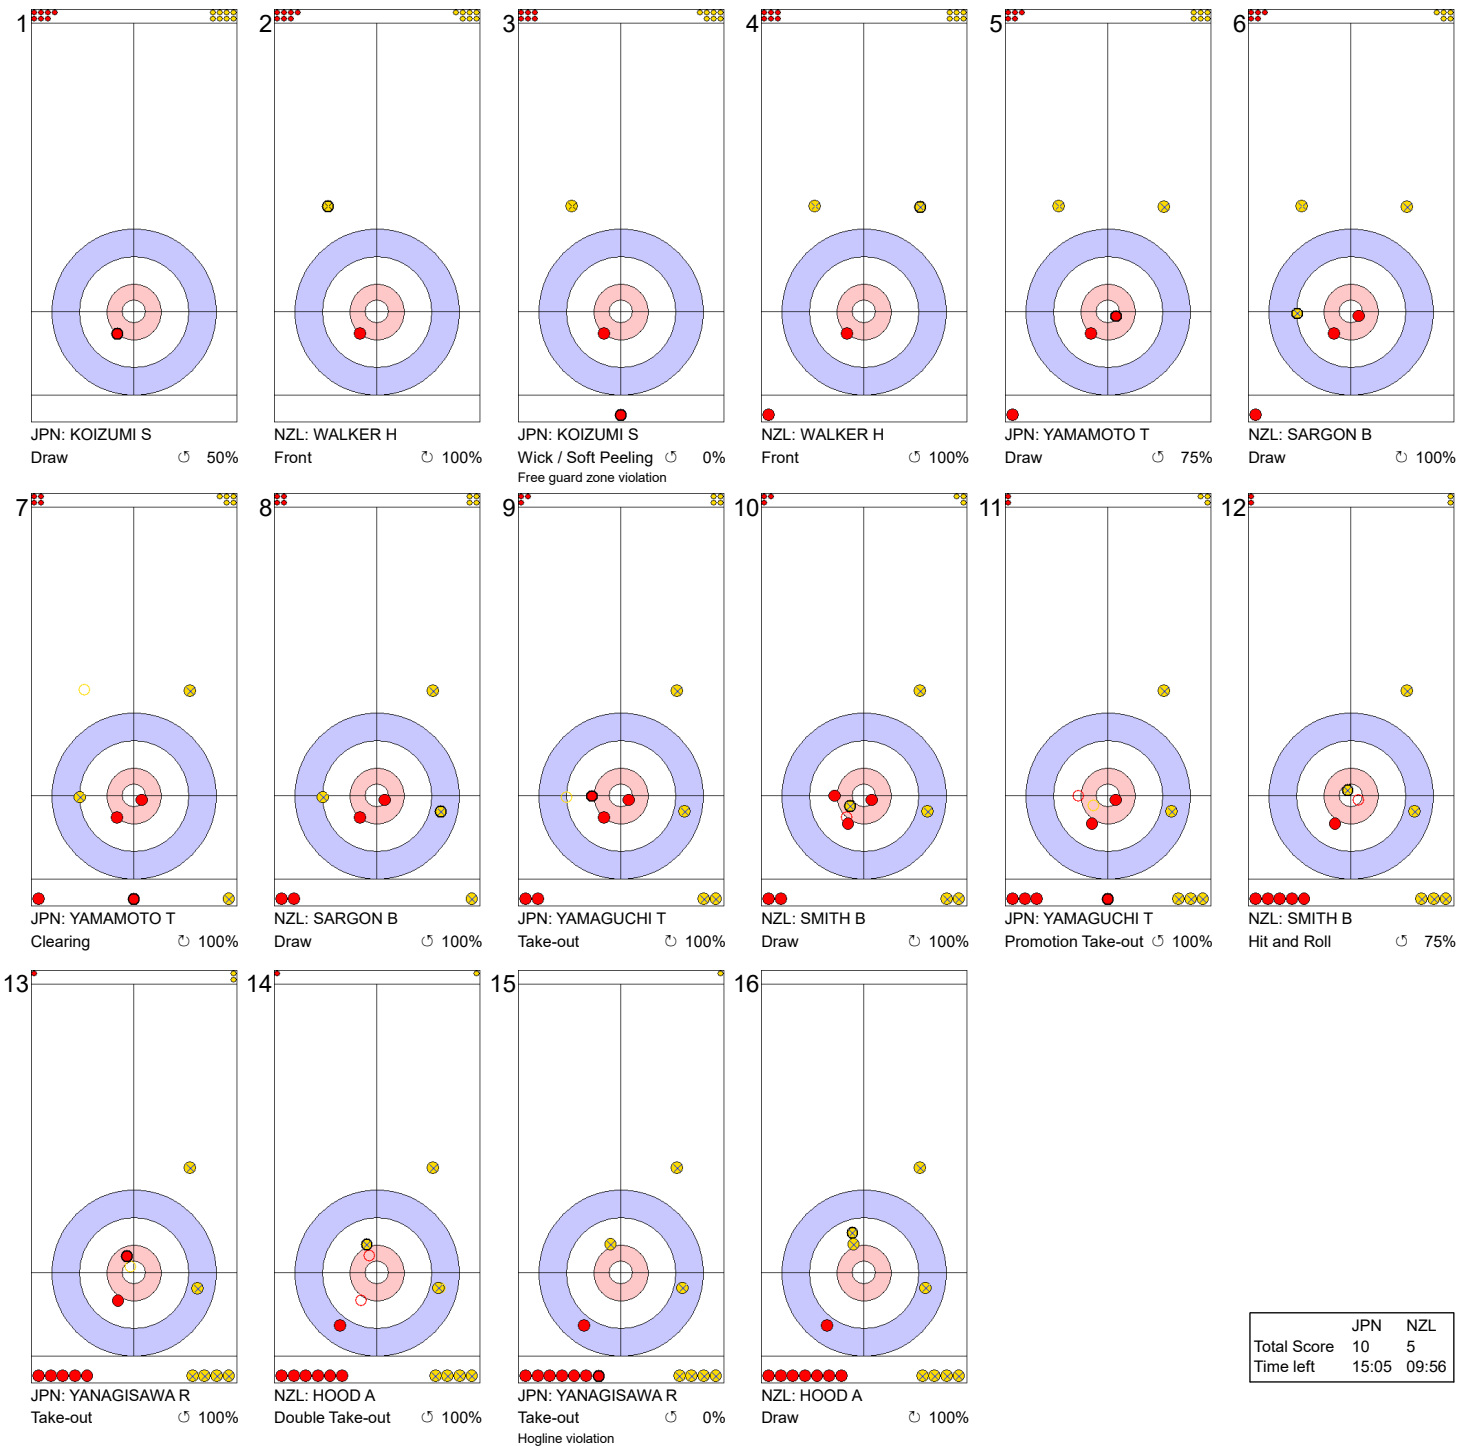

TUE 4 APR 2023
 Start Time 9:00

Round Robin Session 9 - Sheet D

Game - Shot by Shot

Legend:
 ↻ Clockwise ↺ Counter-clockwise - Not considered

TUE 4 APR 2023
 Start Time 9:00

Round Robin Session 9 - Sheet D

Game - Shot by Shot

End 4 ● **JPN - Japan 7 + 0 (this end) = 7** ● **NZL - New Zealand 1 + 1 (this end) = 2**

Legend:
 ↻ Clockwise ↺ Counter-clockwise - Not considered

TUE 4 APR 2023
 Start Time 9:00

Round Robin Session 9 - Sheet D

Game - Shot by Shot

Legend:
 ↻ Clockwise ↺ Counter-clockwise - Not considered

TUE 4 APR 2023
 Start Time 9:00

Round Robin Session 9 - Sheet D

Game - Shot by Shot

End 6 ● **JPN - Japan** 10 + 0 (this end) = 10 ● **NZL - New Zealand** 2 + 3 (this end) = 5

Legend:
 ↻ Clockwise ↻ Counter-clockwise - Not considered