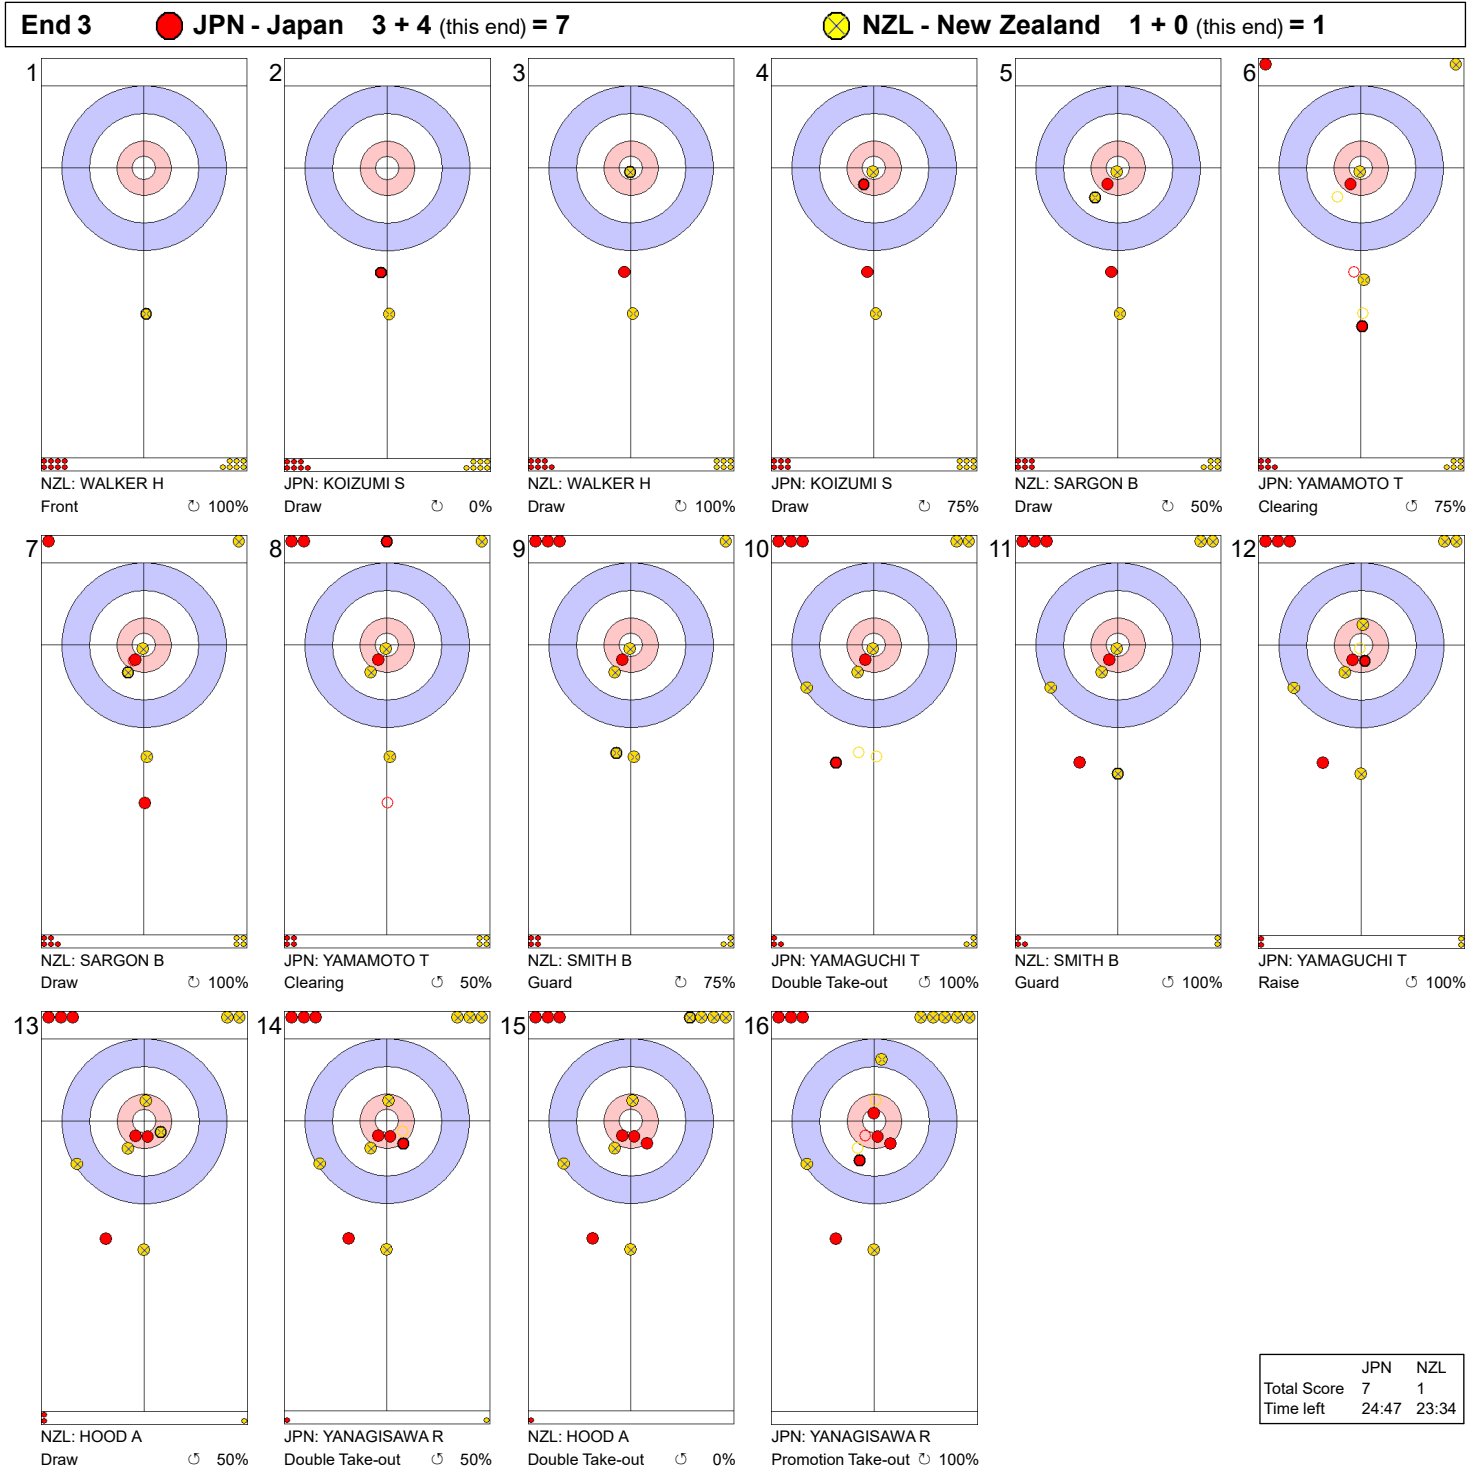

Game - Shot by Shot

End 2 ● **JPN - Japan** 3 + 0 (this end) = 3 ● **NZL - New Zealand** 0 + 1 (this end) = 1

	JPN	NZL
Total Score	3	1
Time left	29:31	27:06

Legend:
 ↻ Clockwise ↺ Counter-clockwise - Not considered

TUE 4 APR 2023
 Start Time 9:00

Round Robin Session 9 - Sheet D

Game - Shot by Shot

Legend:
 ↻ Clockwise ↺ Counter-clockwise - Not considered

TUE 4 APR 2023
 Start Time 9:00

Round Robin Session 9 - Sheet D

Game - Shot by Shot

End 4 ● **JPN - Japan 7 + 0 (this end) = 7** ● **NZL - New Zealand 1 + 1 (this end) = 2**

Legend:
 ↻ Clockwise ↺ Counter-clockwise - Not considered

TUE 4 APR 2023
 Start Time 9:00

Round Robin Session 9 - Sheet D

Legend:
 ↻ Clockwise ↻ Counter-clockwise - Not considered