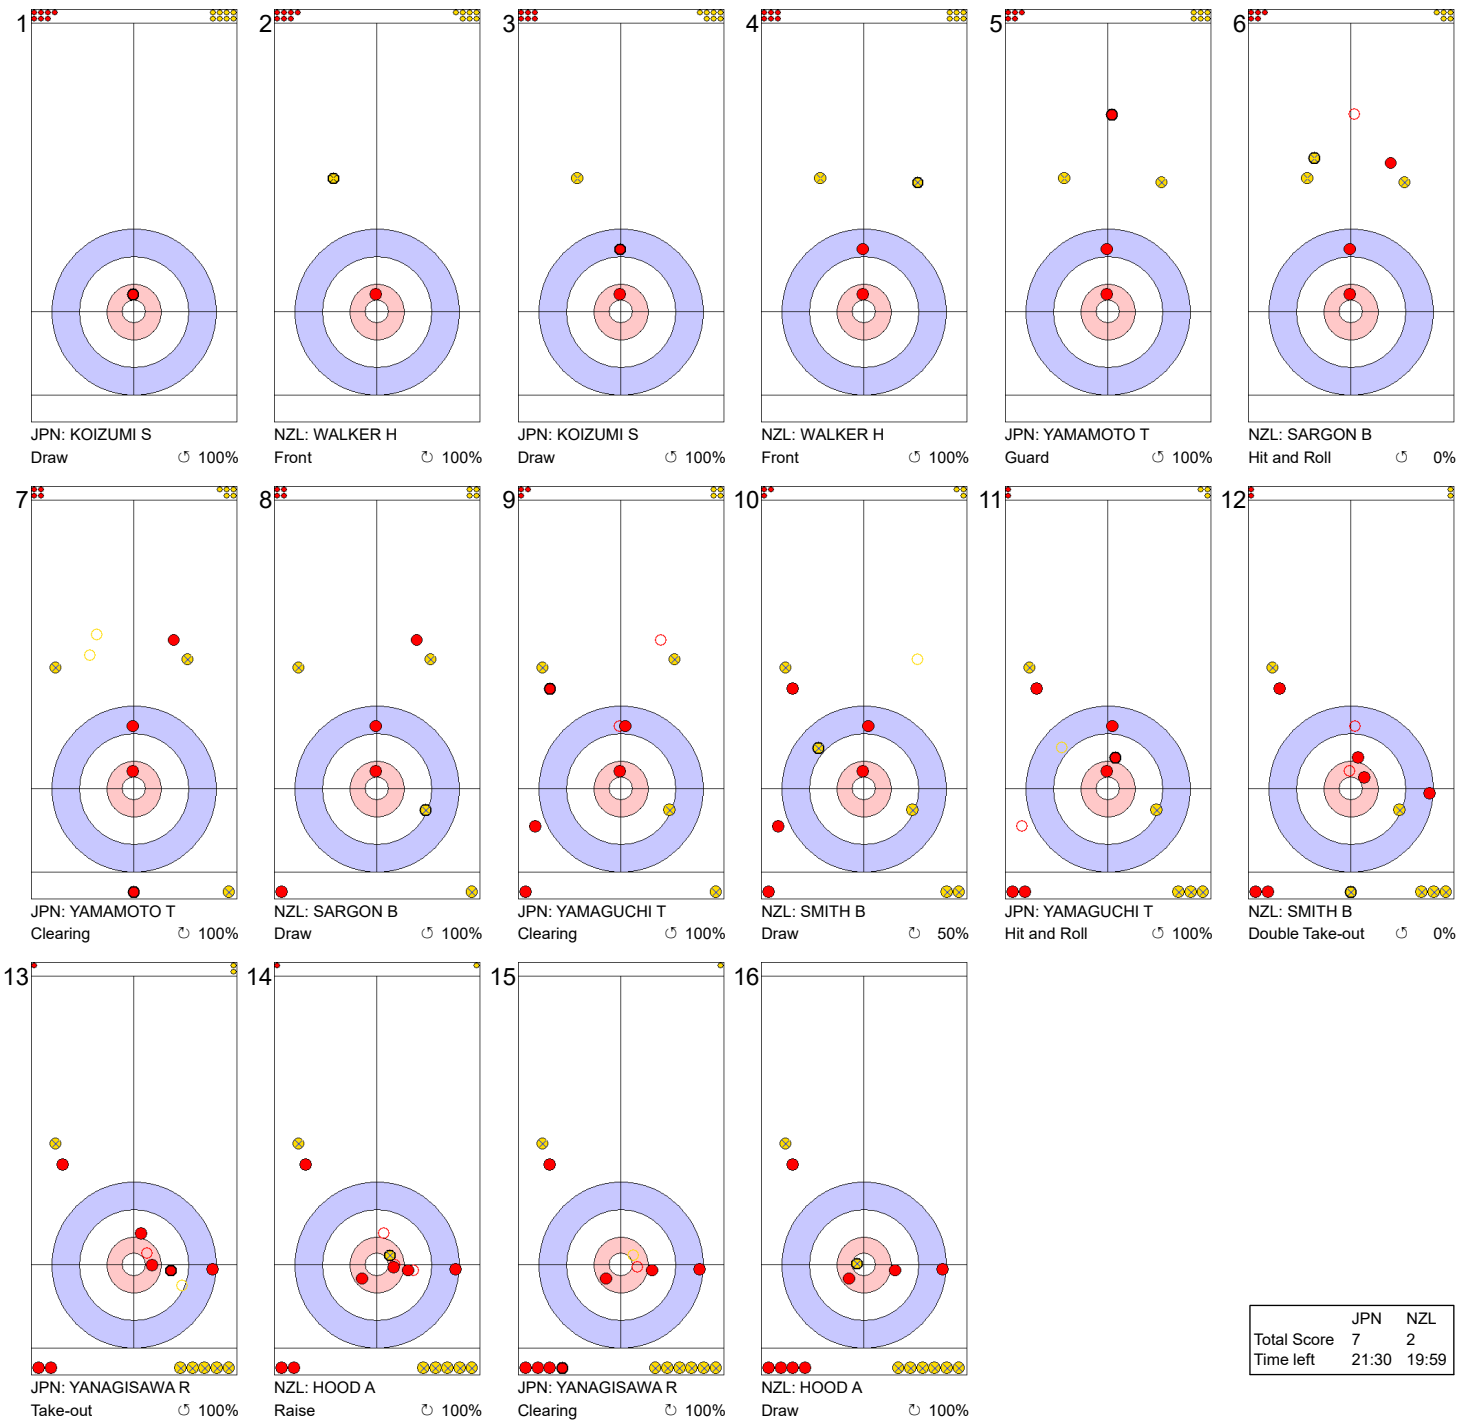

Game - Shot by Shot

End 2 ● **JPN - Japan** 3 + 0 (this end) = 3 ● **NZL - New Zealand** 0 + 1 (this end) = 1

	JPN	NZL
Total Score	3	1
Time left	29:31	27:06

Legend:
 ↻ Clockwise ↺ Counter-clockwise - Not considered

TUE 4 APR 2023
 Start Time 9:00

Round Robin Session 9 - Sheet D

Game - Shot by Shot

Legend:
 ↻ Clockwise ↺ Counter-clockwise - Not considered

TUE 4 APR 2023
 Start Time 9:00

Round Robin Session 9 - Sheet D

Game - Shot by Shot

End 4 ● **JPN - Japan 7 + 0 (this end) = 7** ● **NZL - New Zealand 1 + 1 (this end) = 2**

Legend:
 ↻ Clockwise ↺ Counter-clockwise - Not considered

TUE 4 APR 2023
 Start Time 9:00

Round Robin Session 9 - Sheet D

Game - Shot by Shot

Legend:
 ↻ Clockwise ↺ Counter-clockwise - Not considered

TUE 4 APR 2023
 Start Time 9:00

Round Robin Session 9 - Sheet D

Game - Shot by Shot

End 6 ● **JPN - Japan** 10 + 0 (this end) = 10 ● **NZL - New Zealand** 2 + 3 (this end) = 5