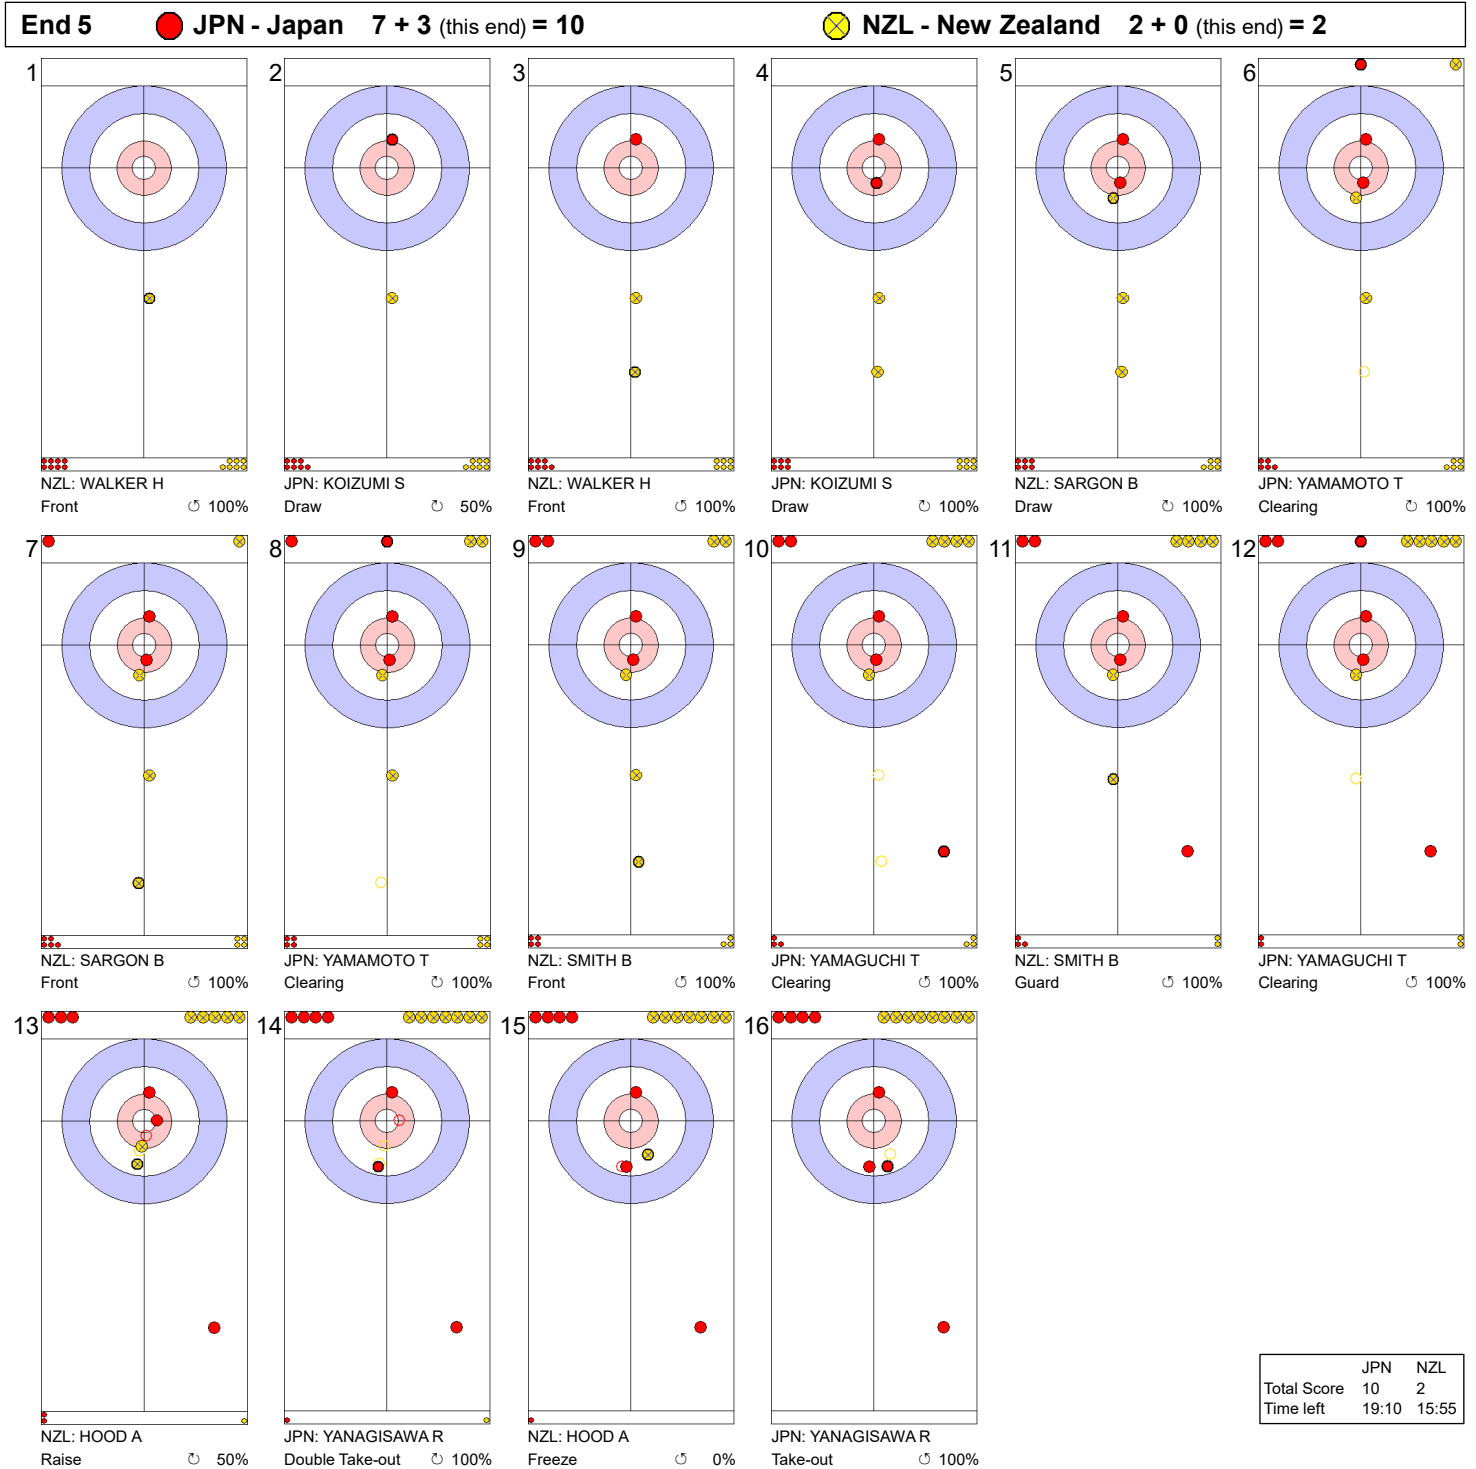

TUE 4 APR 2023
 Start Time 9:00

Round Robin Session 9 - Sheet D

Game - Shot by Shot

Legend:
 ↻ Clockwise ↺ Counter-clockwise - Not considered

TUE 4 APR 2023
 Start Time 9:00

Round Robin Session 9 - Sheet D

Game - Shot by Shot

End 4 ● **JPN - Japan 7 + 0 (this end) = 7** ● **NZL - New Zealand 1 + 1 (this end) = 2**

Legend:
 ↻ Clockwise ↺ Counter-clockwise - Not considered

TUE 4 APR 2023
 Start Time 9:00

Round Robin Session 9 - Sheet D

Game - Shot by Shot

Legend:
 ↻ Clockwise ↺ Counter-clockwise - Not considered

TUE 4 APR 2023
 Start Time 9:00

Round Robin Session 9 - Sheet D

Game - Shot by Shot

End 6 ● **JPN - Japan** 10 + 0 (this end) = 10 ● **NZL - New Zealand** 2 + 3 (this end) = 5

Legend:
 ↻ Clockwise ↻ Counter-clockwise - Not considered