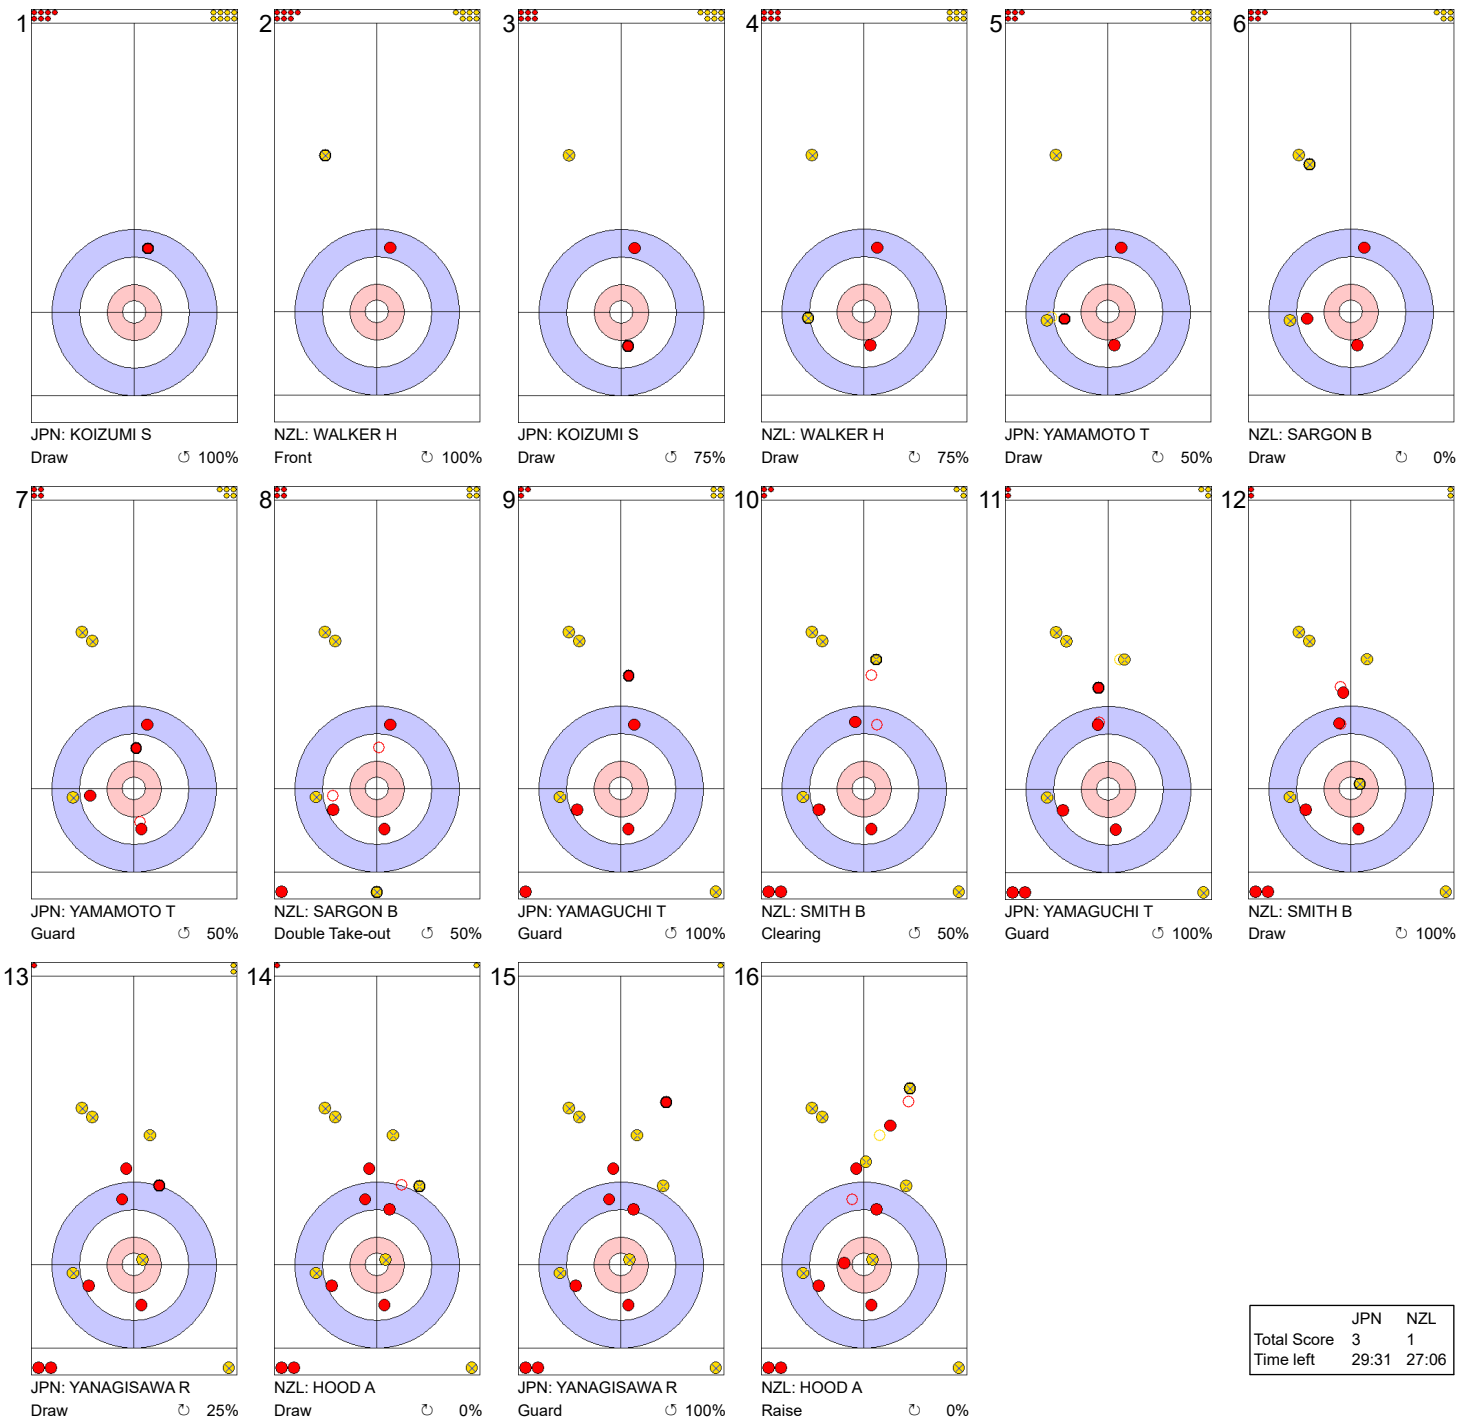

TUE 4 APR 2023
 Start Time 9:00

Round Robin Session 9 - Sheet D

Game - Shot by Shot

Legend:
 ↻ Clockwise ↺ Counter-clockwise - Not considered

TUE 4 APR 2023
 Start Time 9:00

Round Robin Session 9 - Sheet D

Game - Shot by Shot

End 2 ● **JPN - Japan** 3 + 0 (this end) = 3 ● **NZL - New Zealand** 0 + 1 (this end) = 1

	JPN	NZL
Total Score	3	1
Time left	29:31	27:06

Legend:
 ↻ Clockwise ↺ Counter-clockwise - Not considered

Legend:
 ↻ Clockwise ↻ Counter-clockwise - Not considered