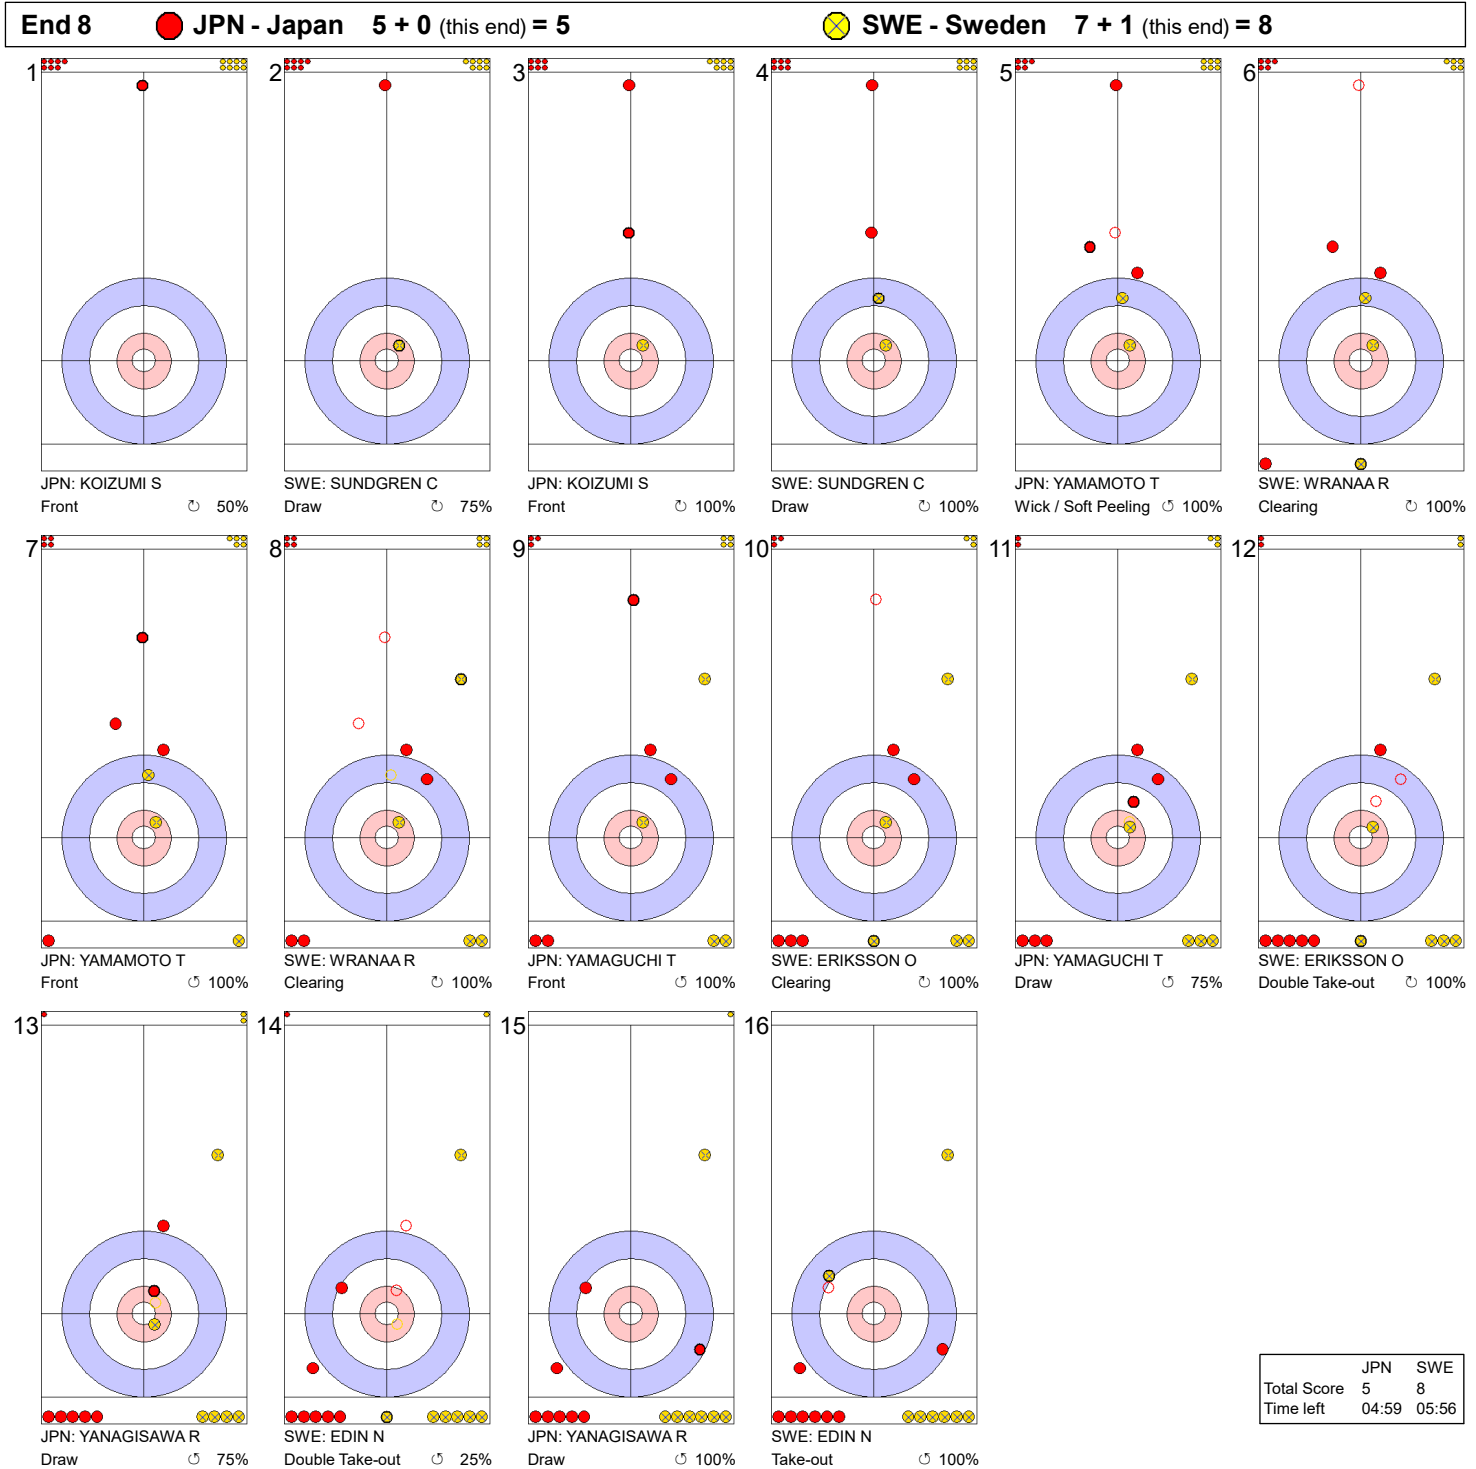

Game - Shot by Shot

Legend:
 ↻ Clockwise ↺ Counter-clockwise - Not considered

TUE 4 APR 2023
 Start Time 14:00

Round Robin Session 10 - Sheet C

Game - Shot by Shot

Legend:
 ↻ Clockwise ↺ Counter-clockwise - Not considered

TUE 4 APR 2023
 Start Time 14:00

Round Robin Session 10 - Sheet C

Game - Shot by Shot

Legend:
 ↻ Clockwise ↺ Counter-clockwise - Not considered

TUE 4 APR 2023
 Start Time 14:00

Round Robin Session 10 - Sheet C

Game - Shot by Shot

Legend:
 ↻ Clockwise ↺ Counter-clockwise - Not considered

TUE 4 APR 2023
 Start Time 14:00

Round Robin Session 10 - Sheet C

Game - Shot by Shot

End 9 ● **JPN - Japan** 5 + 1 (this end) = 6 ● **SWE - Sweden** 8 + 0 (this end) = 8

	JPN	SWE
Total Score	6	8
Time left	02:27	02:29

Legend:
 ↻ Clockwise ↺ Counter-clockwise - Not considered

TUE 4 APR 2023
 Start Time 14:00

Round Robin Session 10 - Sheet C

Game - Shot by Shot

Legend:
 ↻ Clockwise ↺ Counter-clockwise - Not considered