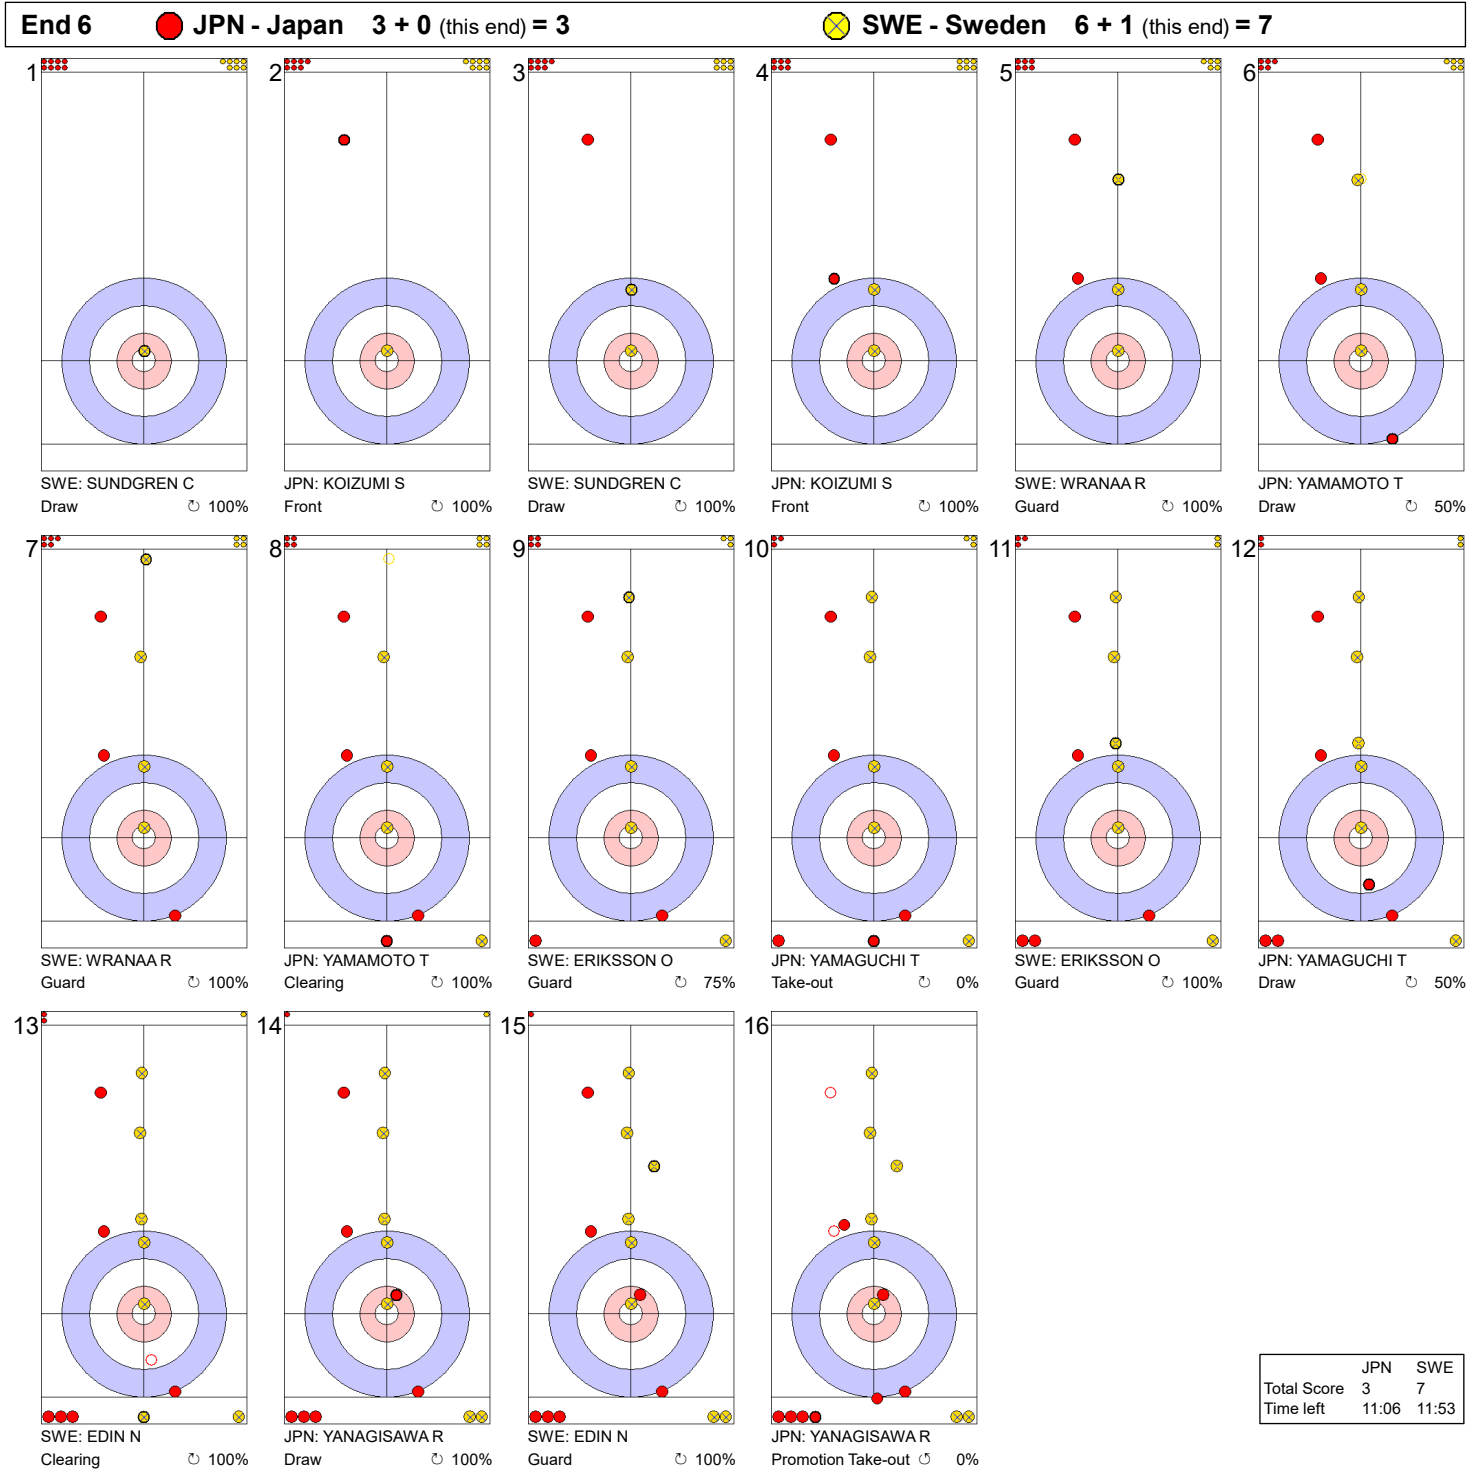

TUE 4 APR 2023
 Start Time 14:00

Round Robin Session 10 - Sheet C

Game - Shot by Shot

Legend:
 ↻ Clockwise ↺ Counter-clockwise - Not considered

TUE 4 APR 2023
 Start Time 14:00

Round Robin Session 10 - Sheet C

Game - Shot by Shot

Legend:
 ↻ Clockwise ↺ Counter-clockwise - Not considered

TUE 4 APR 2023
 Start Time 14:00

Round Robin Session 10 - Sheet C

Game - Shot by Shot

Legend:
 ↻ Clockwise ↺ Counter-clockwise - Not considered

Game - Shot by Shot

Legend:
 ↻ Clockwise ↺ Counter-clockwise - Not considered

TUE 4 APR 2023
 Start Time 14:00

Round Robin Session 10 - Sheet C

Game - Shot by Shot

End 9 ● **JPN - Japan** 5 + 1 (this end) = 6 ● **SWE - Sweden** 8 + 0 (this end) = 8