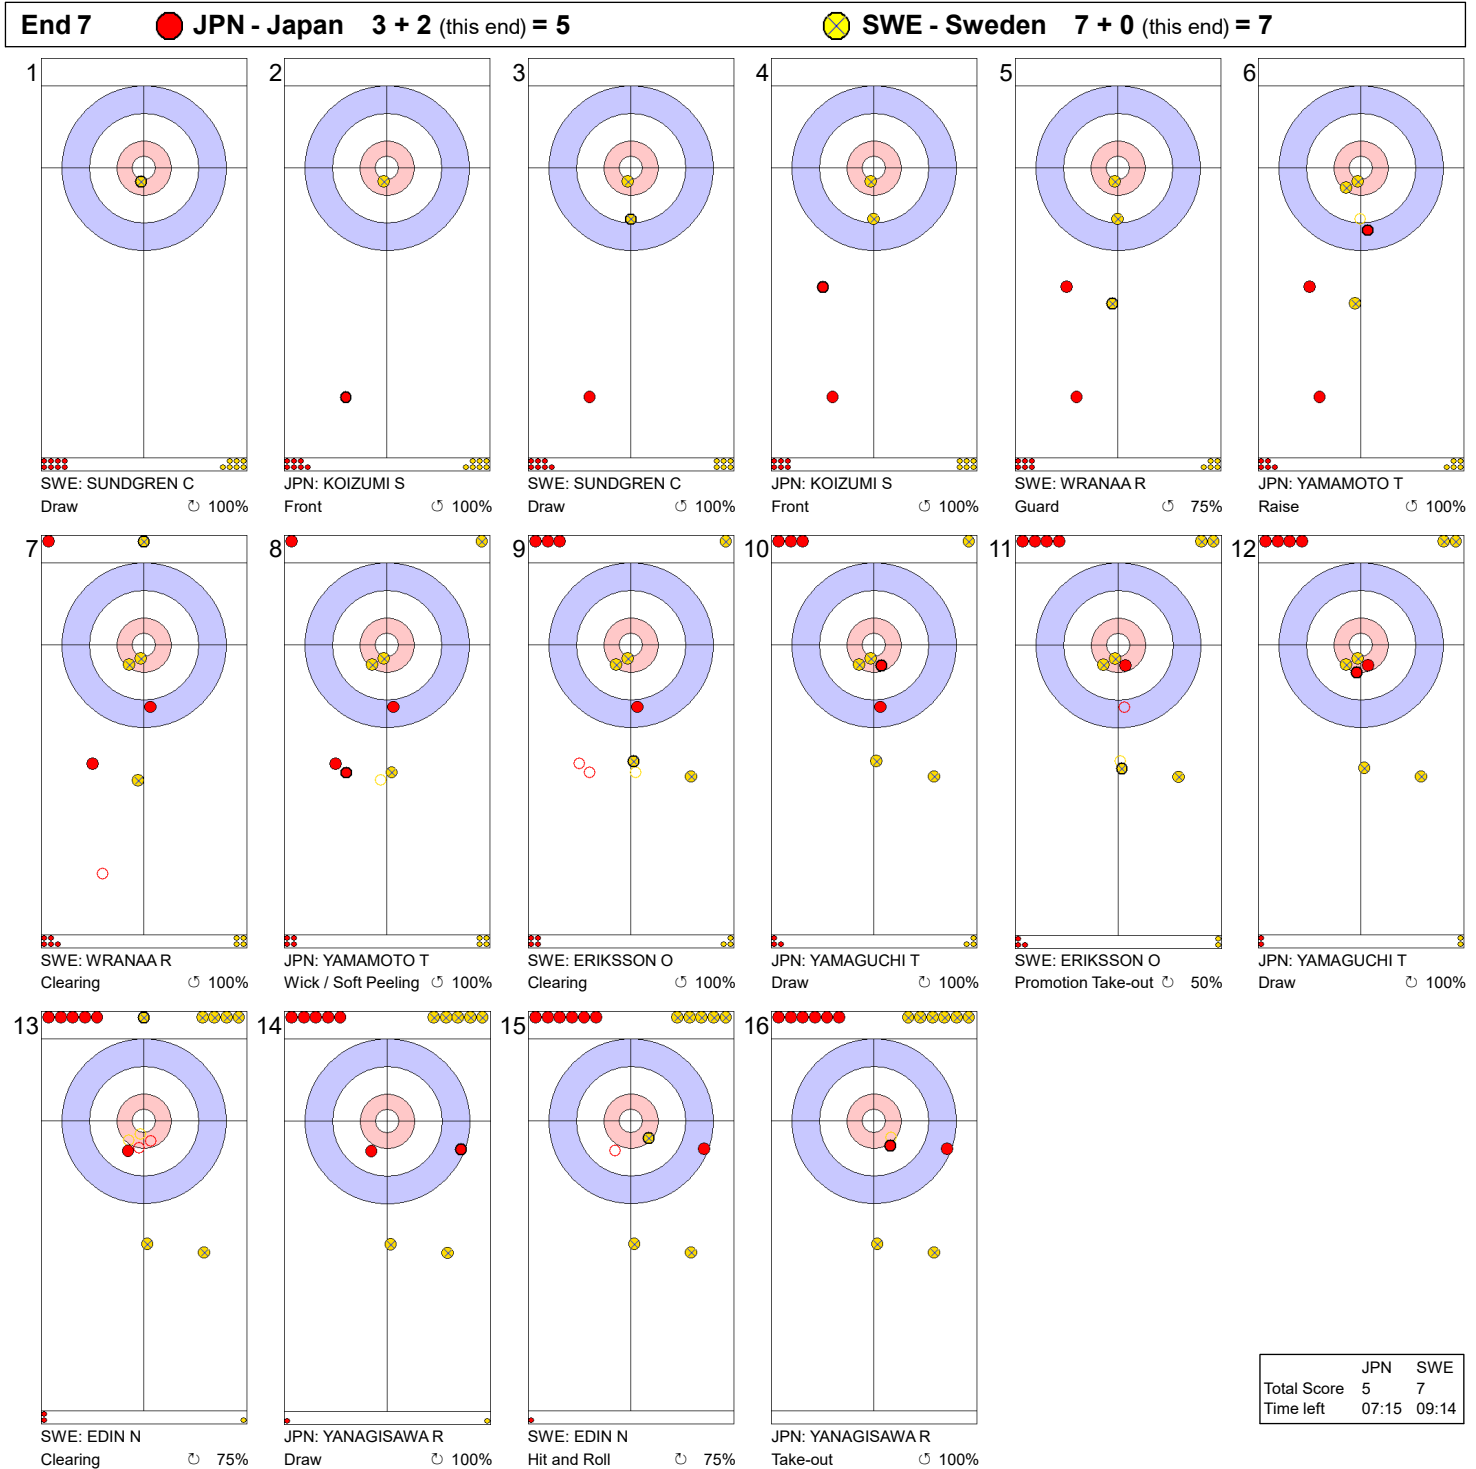

TUE 4 APR 2023
 Start Time 14:00

Round Robin Session 10 - Sheet C

Game - Shot by Shot

Legend:
 ↻ Clockwise ↺ Counter-clockwise - Not considered

TUE 4 APR 2023
 Start Time 14:00

Round Robin Session 10 - Sheet C

Game - Shot by Shot

Legend:
 ↻ Clockwise ↺ Counter-clockwise - Not considered

TUE 4 APR 2023
 Start Time 14:00

Round Robin Session 10 - Sheet C

Game - Shot by Shot

Legend:
 ↻ Clockwise ↺ Counter-clockwise - Not considered

Game - Shot by Shot

Legend:
 ↻ Clockwise ↺ Counter-clockwise - Not considered

TUE 4 APR 2023
 Start Time 14:00

Round Robin Session 10 - Sheet C

Game - Shot by Shot

End 9 ● **JPN - Japan** 5 + 1 (this end) = 6 ● **SWE - Sweden** 8 + 0 (this end) = 8