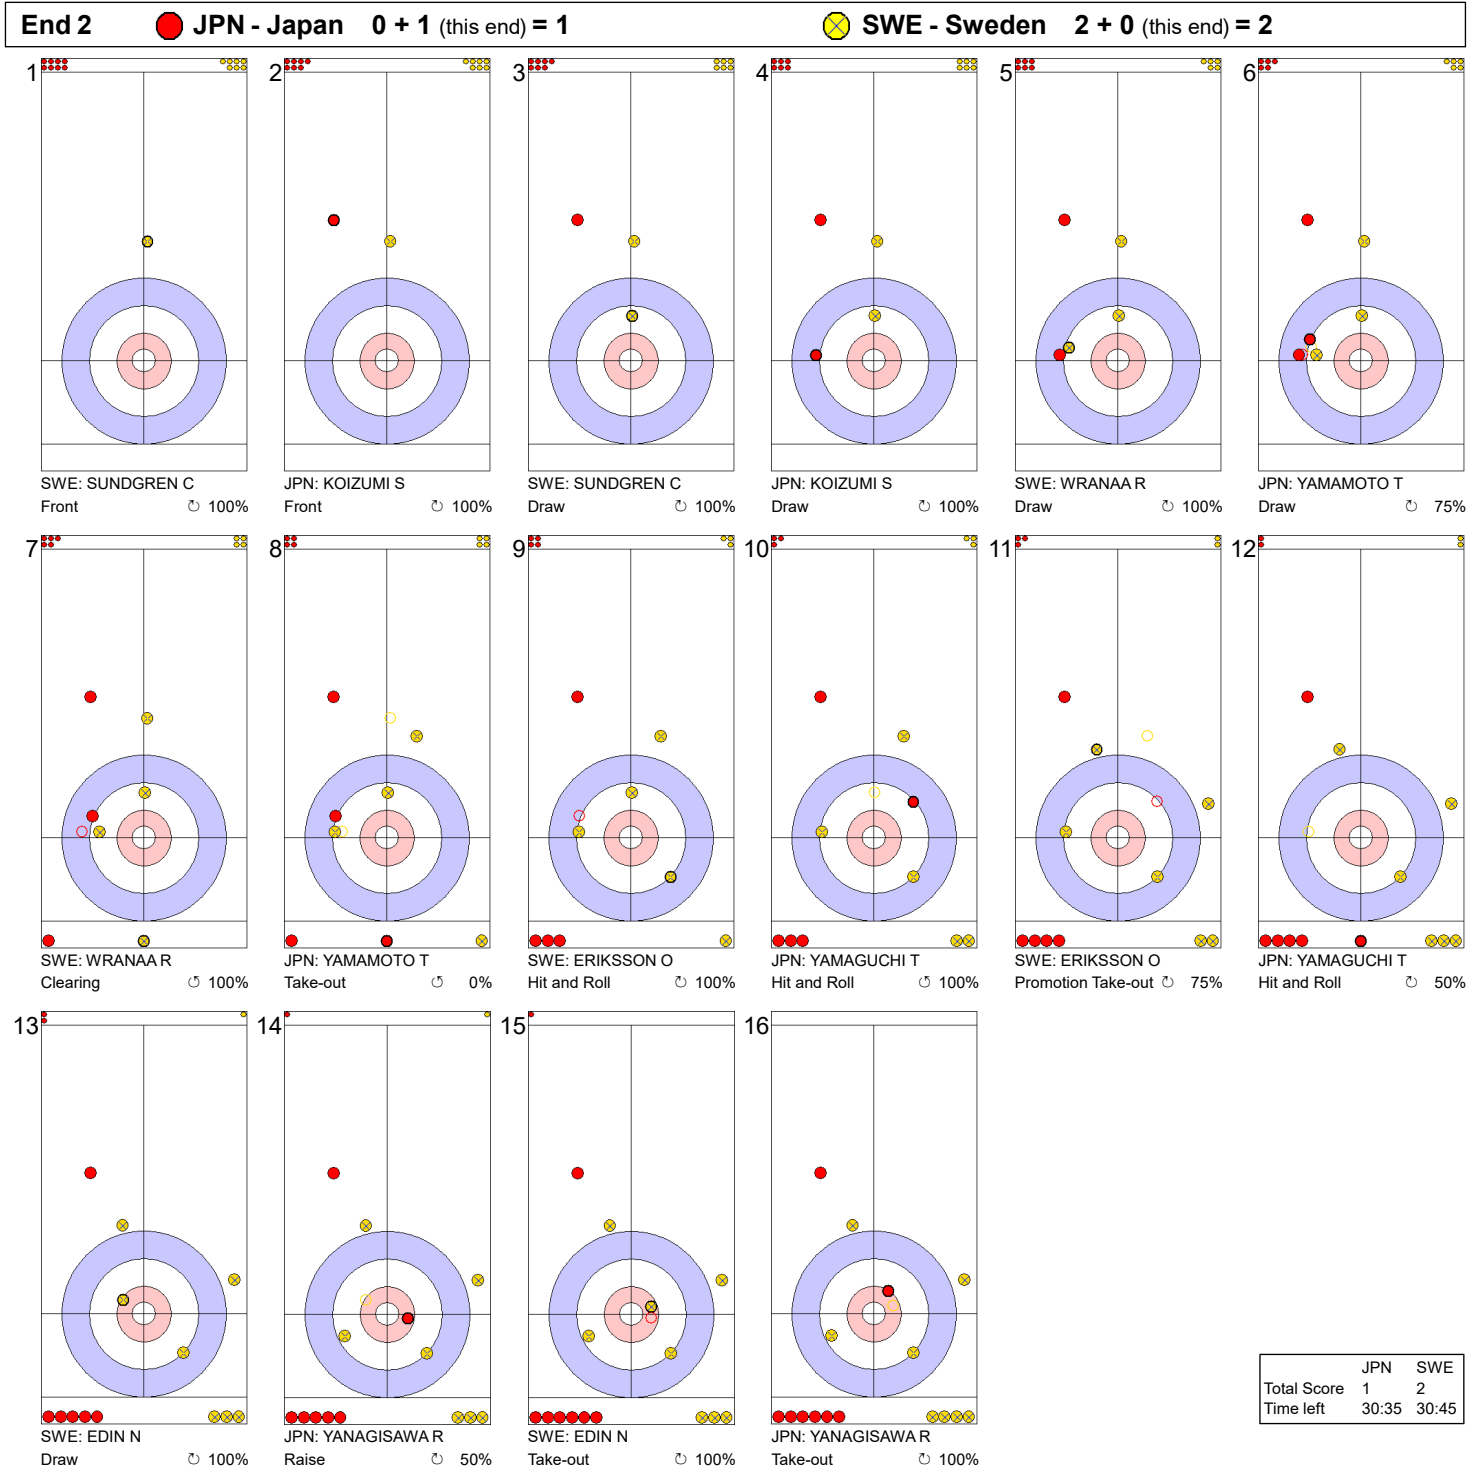

TUE 4 APR 2023
 Start Time 14:00

Round Robin Session 10 - Sheet C

Game - Shot by Shot

Legend:
 ↻ Clockwise ↺ Counter-clockwise - Not considered

TUE 4 APR 2023
 Start Time 14:00

Round Robin Session 10 - Sheet C

Game - Shot by Shot

Legend:
 ↻ Clockwise ↺ Counter-clockwise - Not considered

TUE 4 APR 2023
 Start Time 14:00

Round Robin Session 10 - Sheet C

Game - Shot by Shot

Legend:
 ↻ Clockwise ↺ Counter-clockwise - Not considered