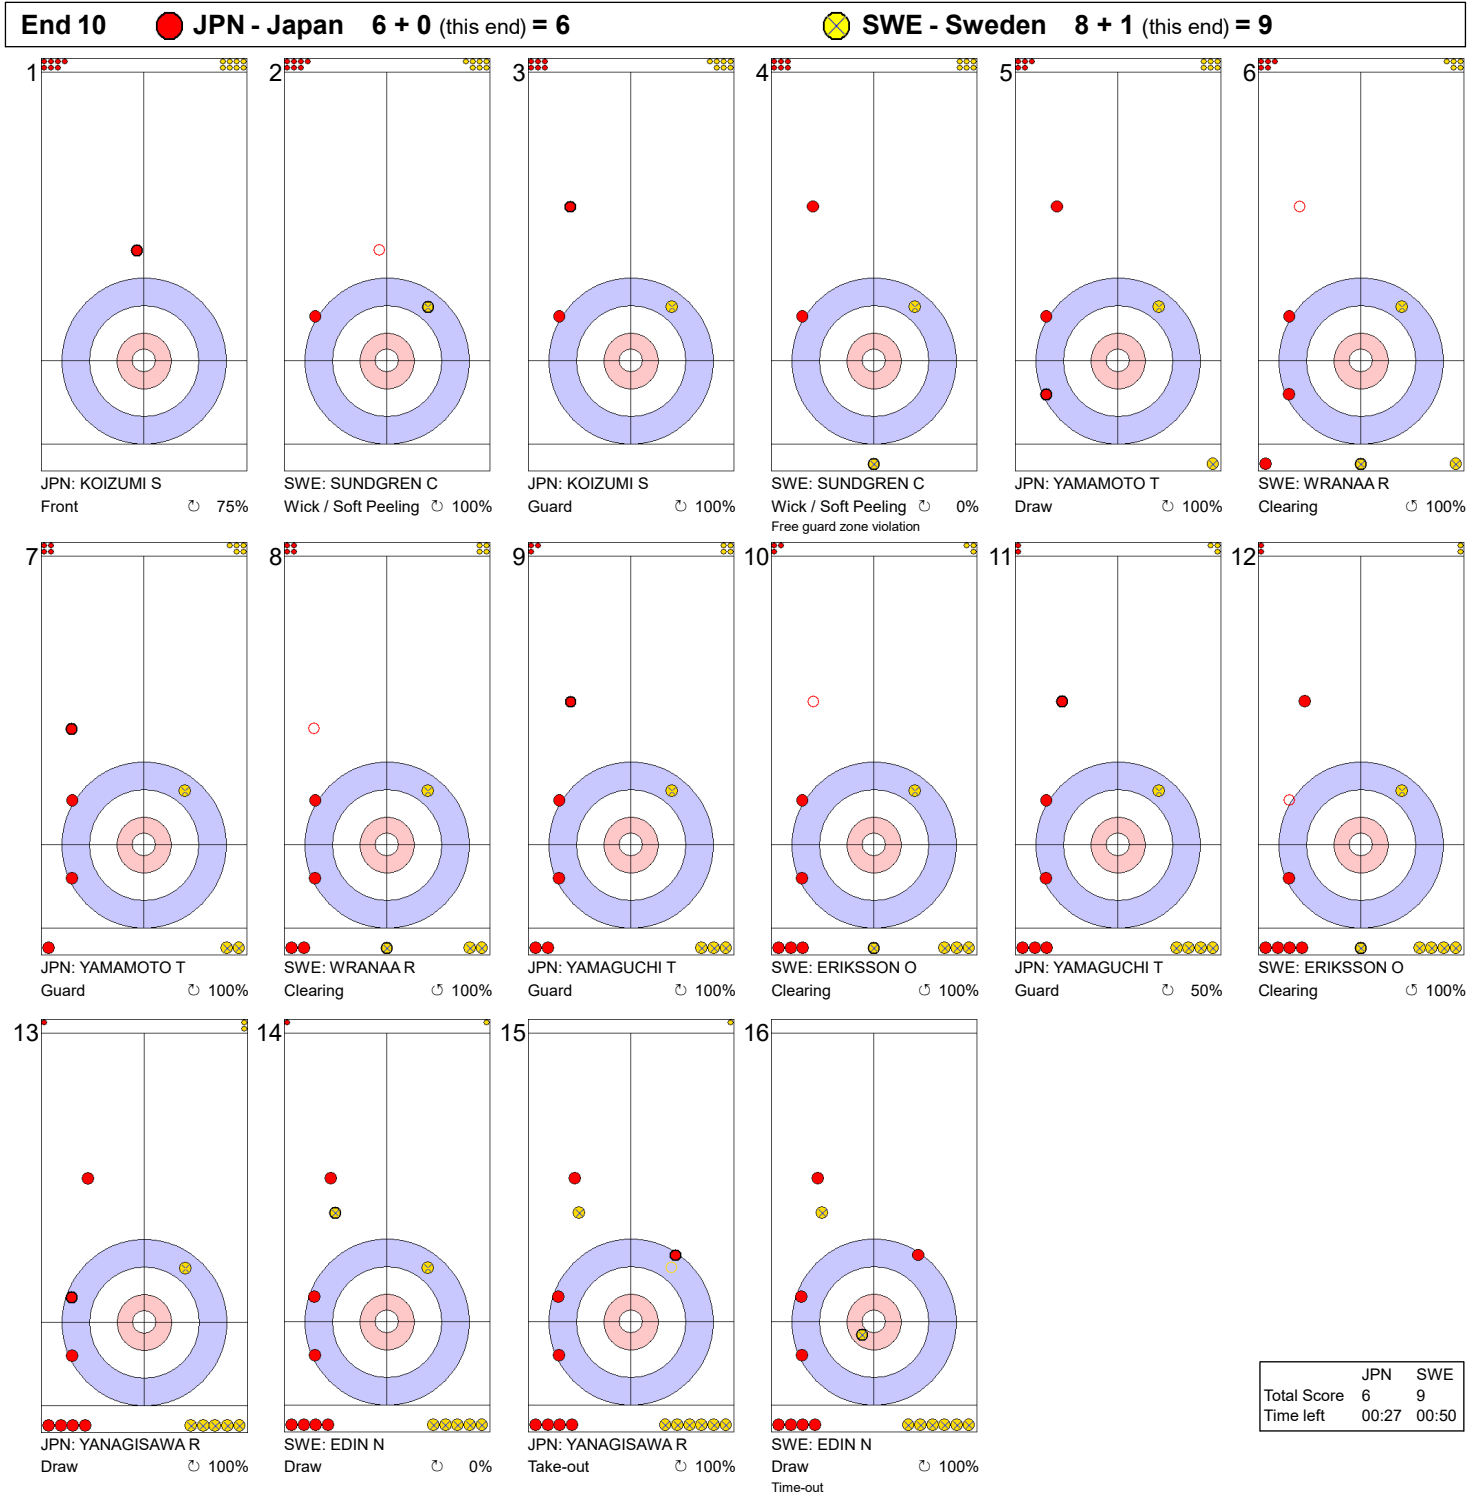

TUE 4 APR 2023
 Start Time 14:00

Round Robin Session 10 - Sheet C

Game - Shot by Shot

Legend:
 ↻ Clockwise ↺ Counter-clockwise - Not considered

TUE 4 APR 2023
 Start Time 14:00

Round Robin Session 10 - Sheet C

Game - Shot by Shot

Legend:
 ↻ Clockwise ↺ Counter-clockwise - Not considered

TUE 4 APR 2023
 Start Time 14:00

Round Robin Session 10 - Sheet C

Game - Shot by Shot

End 9 ● **JPN - Japan** 5 + 1 (this end) = 6 ● **SWE - Sweden** 8 + 0 (this end) = 8

	JPN	SWE
Total Score	6	8
Time left	02:27	02:29

Legend:
 ↻ Clockwise ↺ Counter-clockwise - Not considered

TUE 4 APR 2023
 Start Time 14:00

Round Robin Session 10 - Sheet C

Game - Shot by Shot

Legend:
 ↻ Clockwise ↺ Counter-clockwise - Not considered