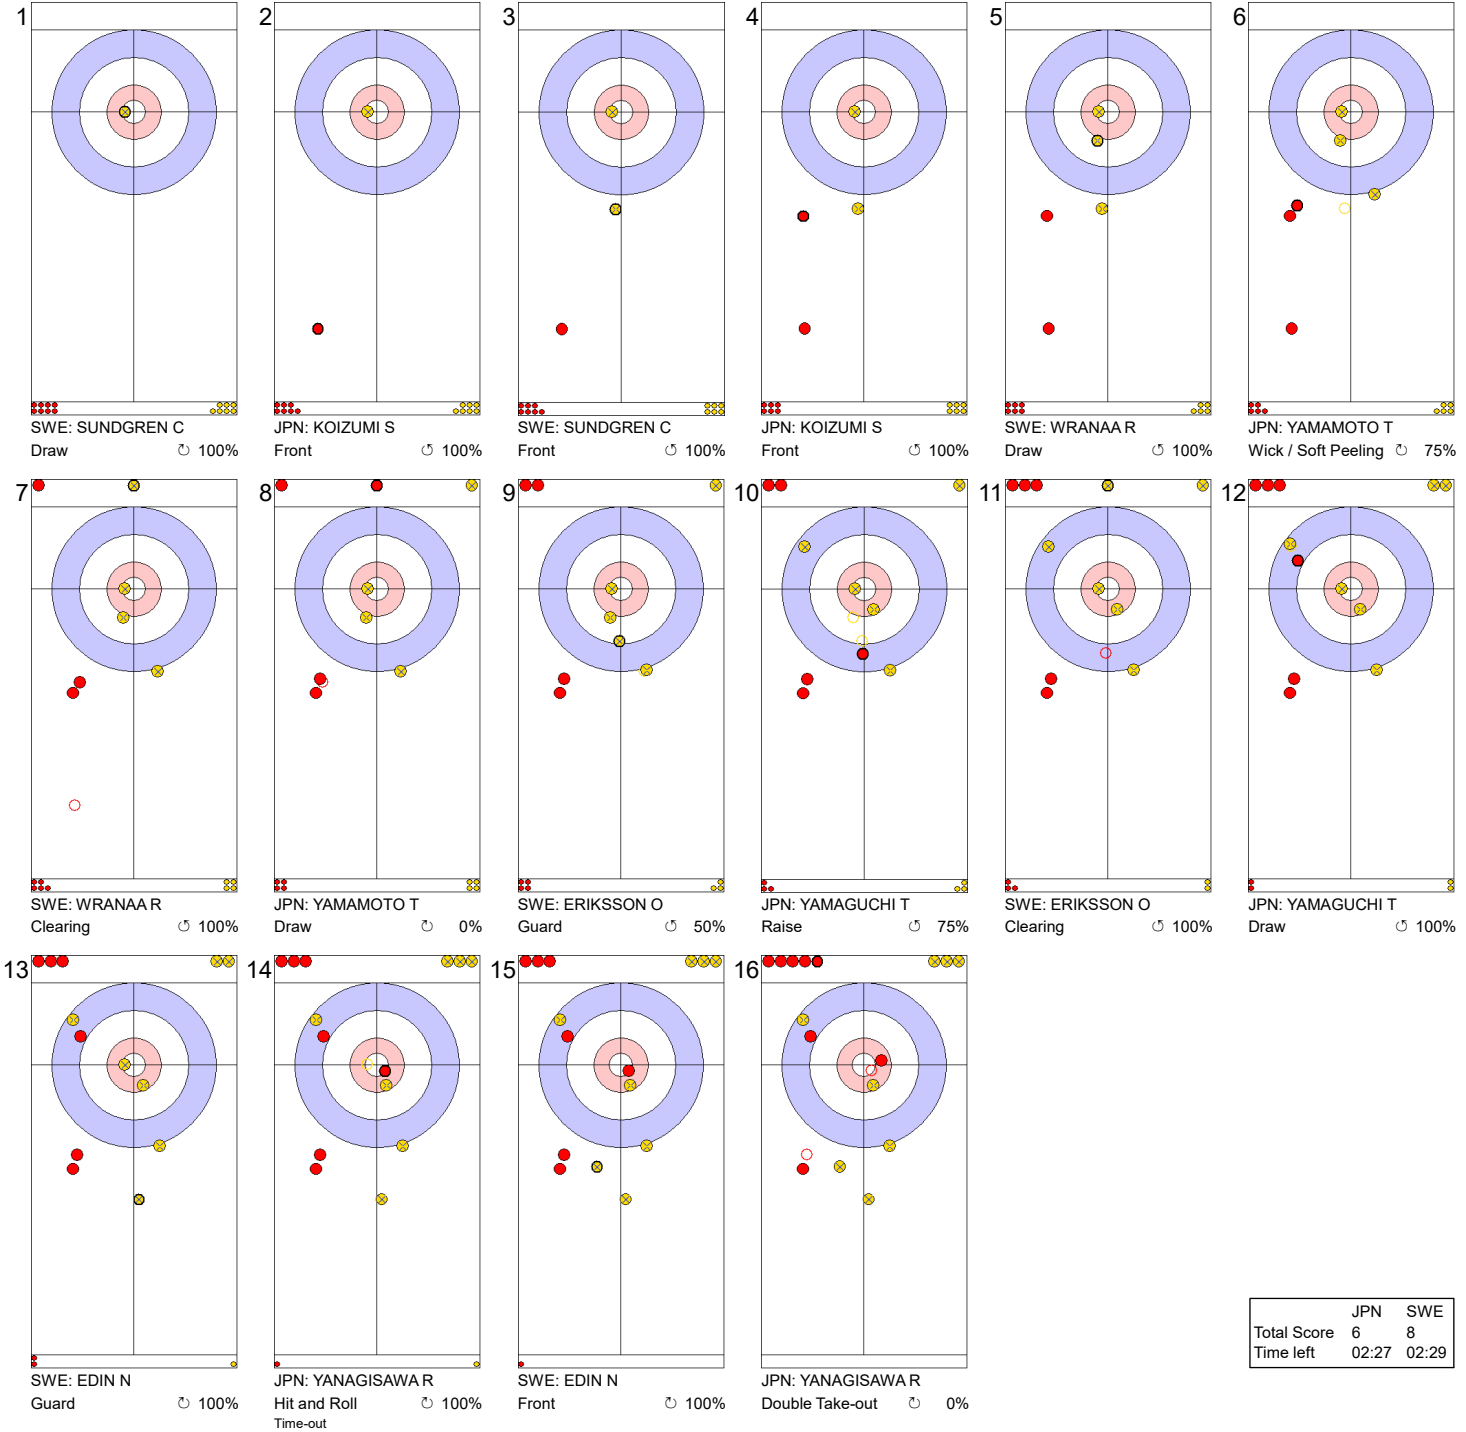

TUE 4 APR 2023
 Start Time 14:00

Round Robin Session 10 - Sheet C

Game - Shot by Shot

Legend:
 ↻ Clockwise ↺ Counter-clockwise - Not considered

TUE 4 APR 2023
 Start Time 14:00

Round Robin Session 10 - Sheet C

Game - Shot by Shot

Legend:
 ↻ Clockwise ↺ Counter-clockwise - Not considered

TUE 4 APR 2023
 Start Time 14:00

Round Robin Session 10 - Sheet C

Game - Shot by Shot

End 9 ● **JPN - Japan** 5 + 1 (this end) = 6 ● **SWE - Sweden** 8 + 0 (this end) = 8

	JPN	SWE
Total Score	6	8
Time left	02:27	02:29

Legend:
 ↻ Clockwise ↺ Counter-clockwise - Not considered

TUE 4 APR 2023
 Start Time 14:00

Round Robin Session 10 - Sheet C

Game - Shot by Shot

Legend:
 ↻ Clockwise ↺ Counter-clockwise - Not considered