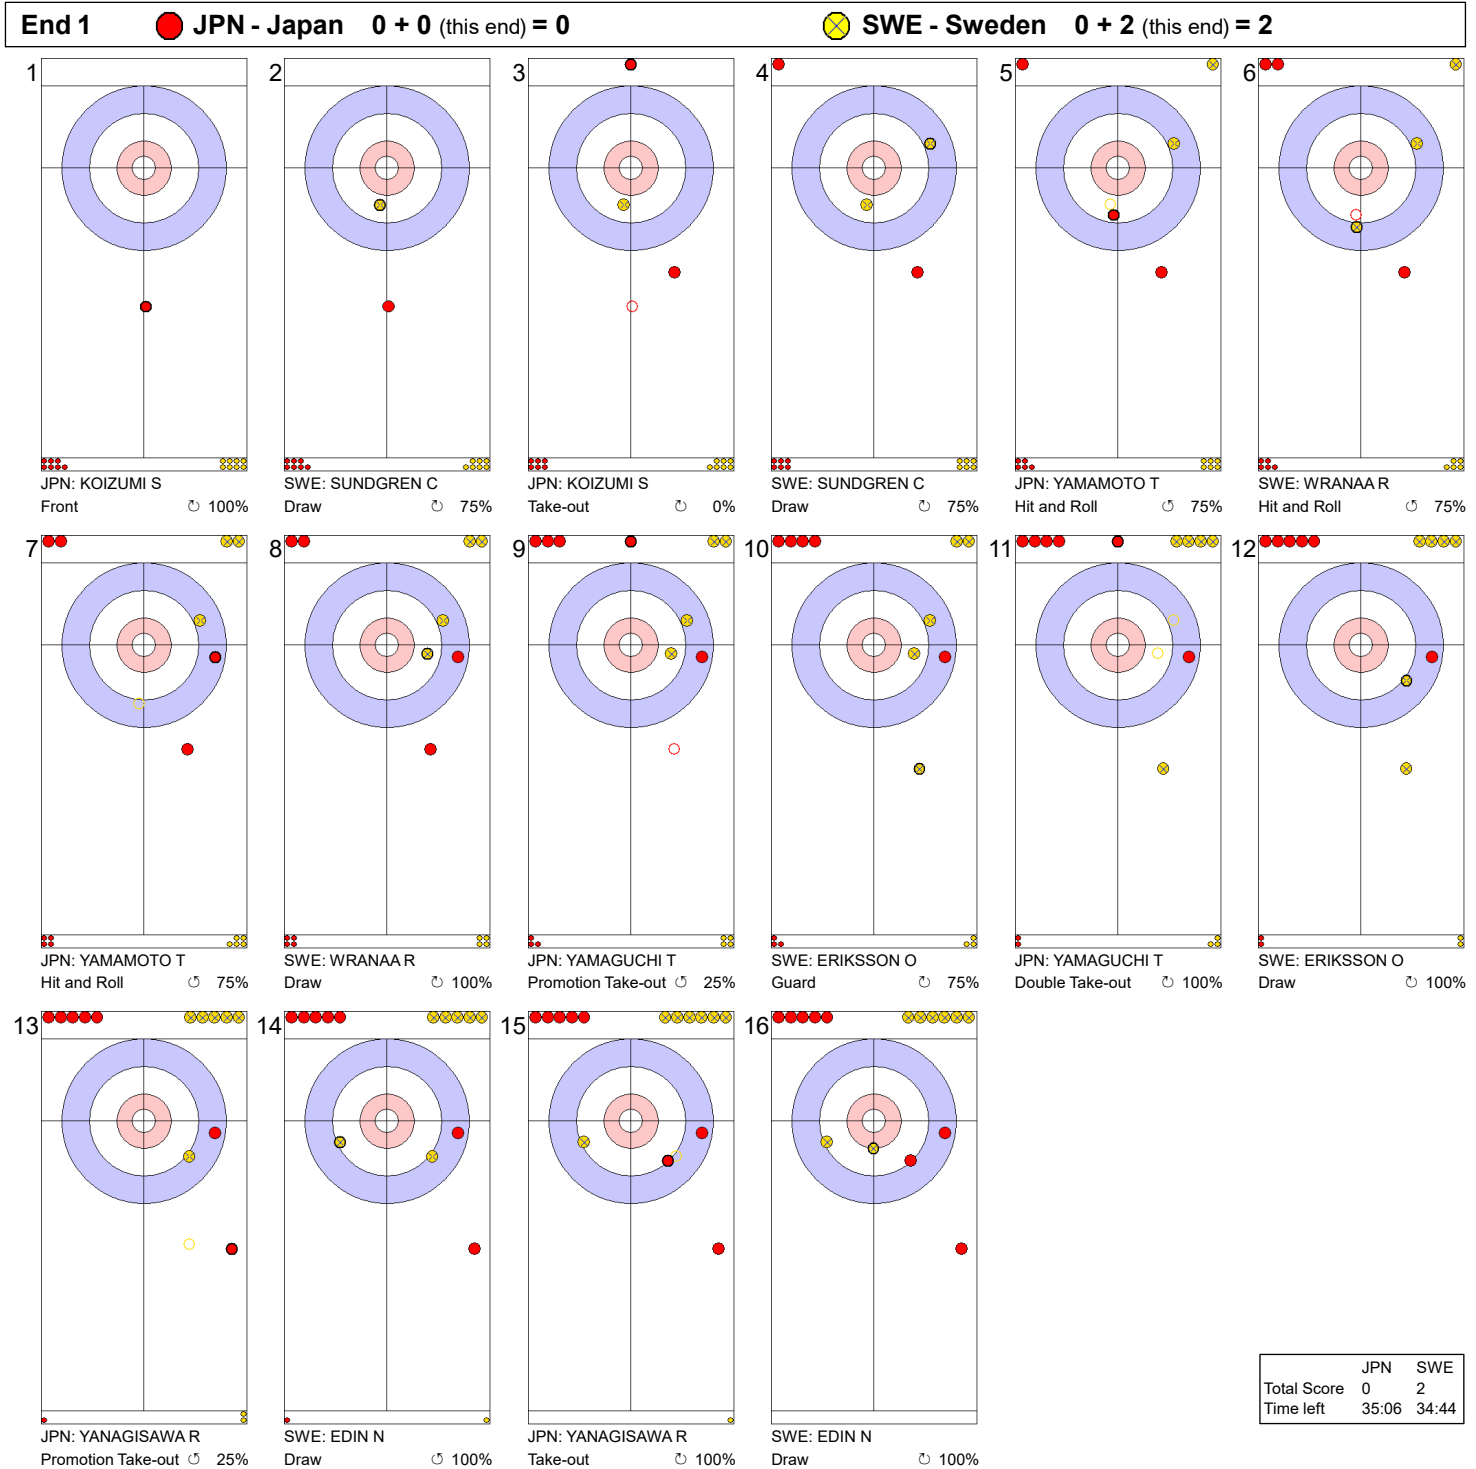

TUE 4 APR 2023
 Start Time 14:00

Round Robin Session 10 - Sheet C

Game - Shot by Shot

Legend:
 ↻ Clockwise ↺ Counter-clockwise - Not considered

TUE 4 APR 2023
 Start Time 14:00

Round Robin Session 10 - Sheet C

Game - Shot by Shot

Legend:
 ↻ Clockwise ↺ Counter-clockwise - Not considered

TUE 4 APR 2023
 Start Time 14:00

Round Robin Session 10 - Sheet C

Game - Shot by Shot

Legend:
 ↻ Clockwise ↺ Counter-clockwise - Not considered