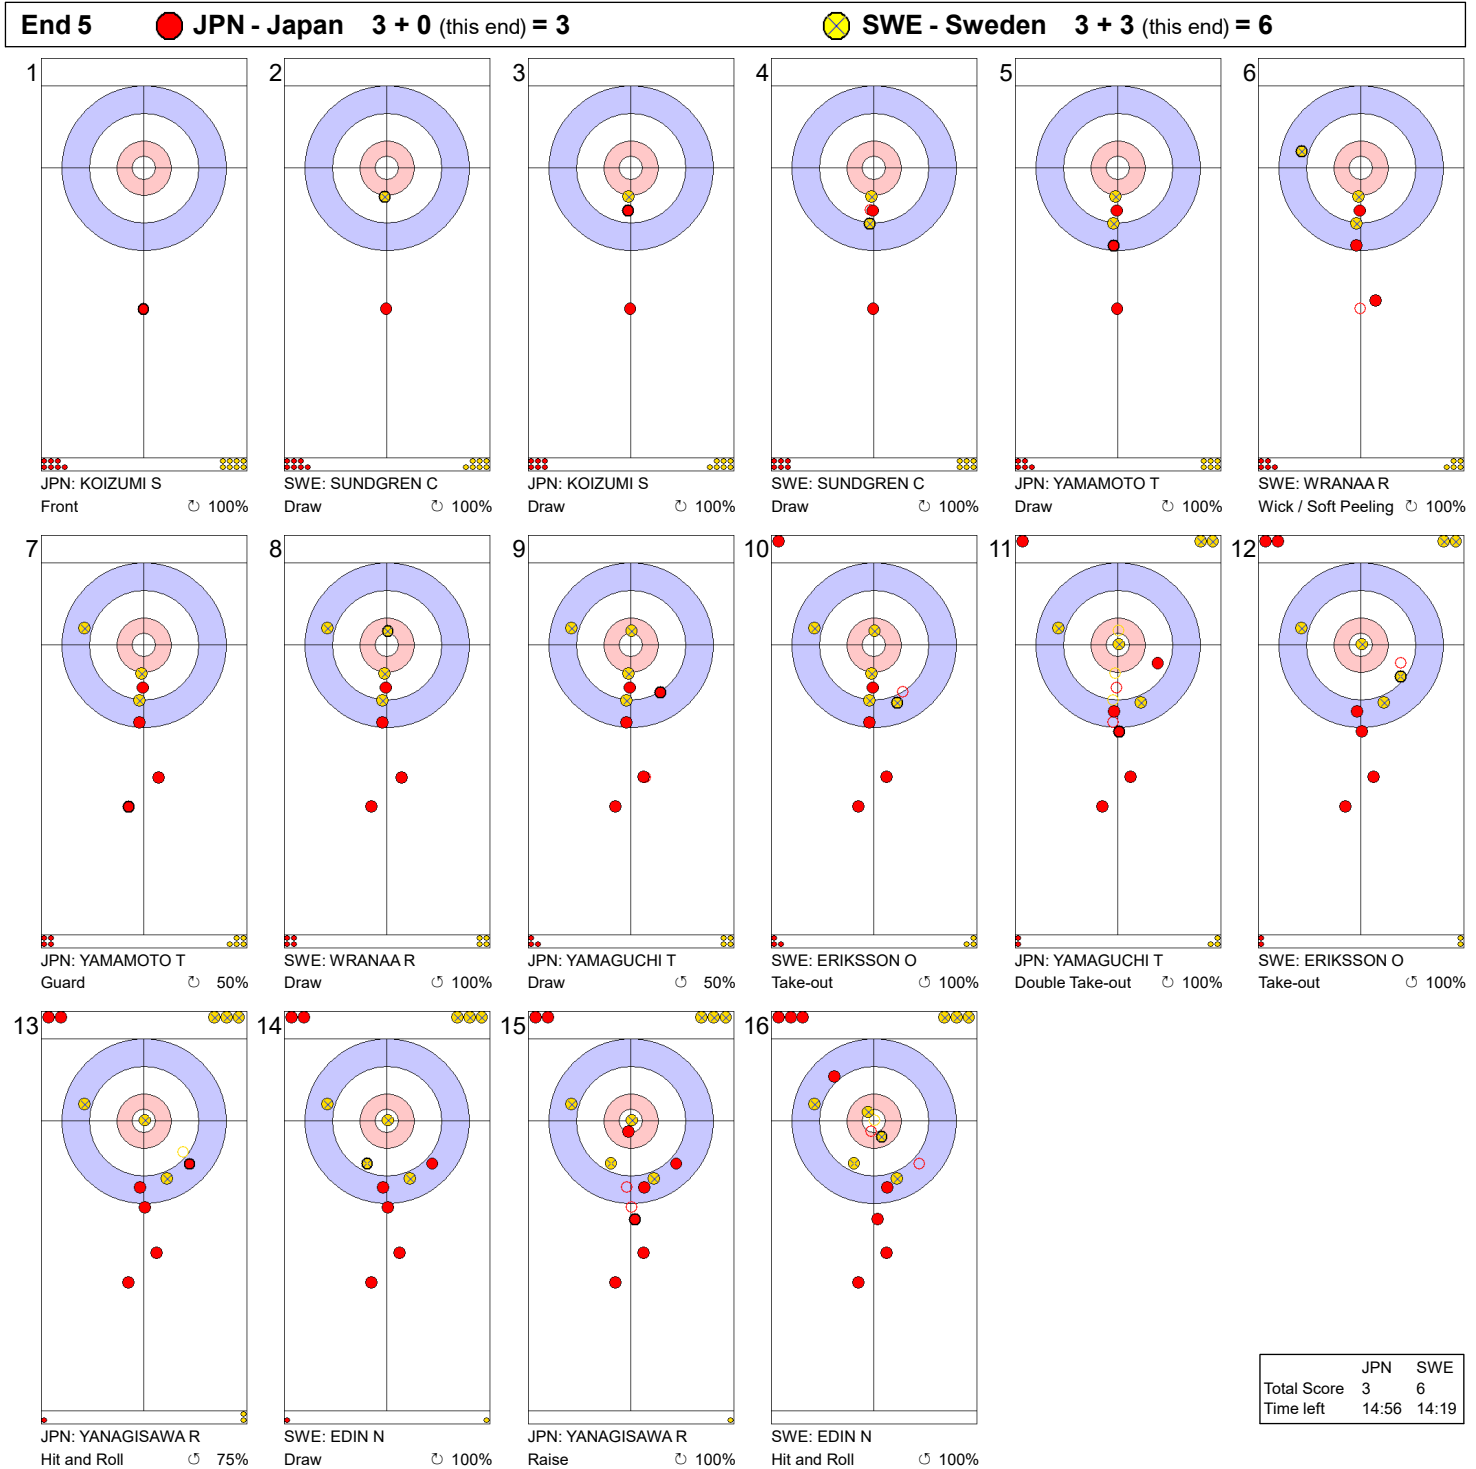

Game - Shot by Shot

Legend:
 ↻ Clockwise ↺ Counter-clockwise - Not considered

TUE 4 APR 2023
 Start Time 14:00

Round Robin Session 10 - Sheet C

Game - Shot by Shot

Legend:
 ↻ Clockwise ↺ Counter-clockwise - Not considered

TUE 4 APR 2023
 Start Time 14:00

Round Robin Session 10 - Sheet C

Game - Shot by Shot

Legend:
 ↻ Clockwise ↺ Counter-clockwise - Not considered

TUE 4 APR 2023
 Start Time 14:00

Round Robin Session 10 - Sheet C