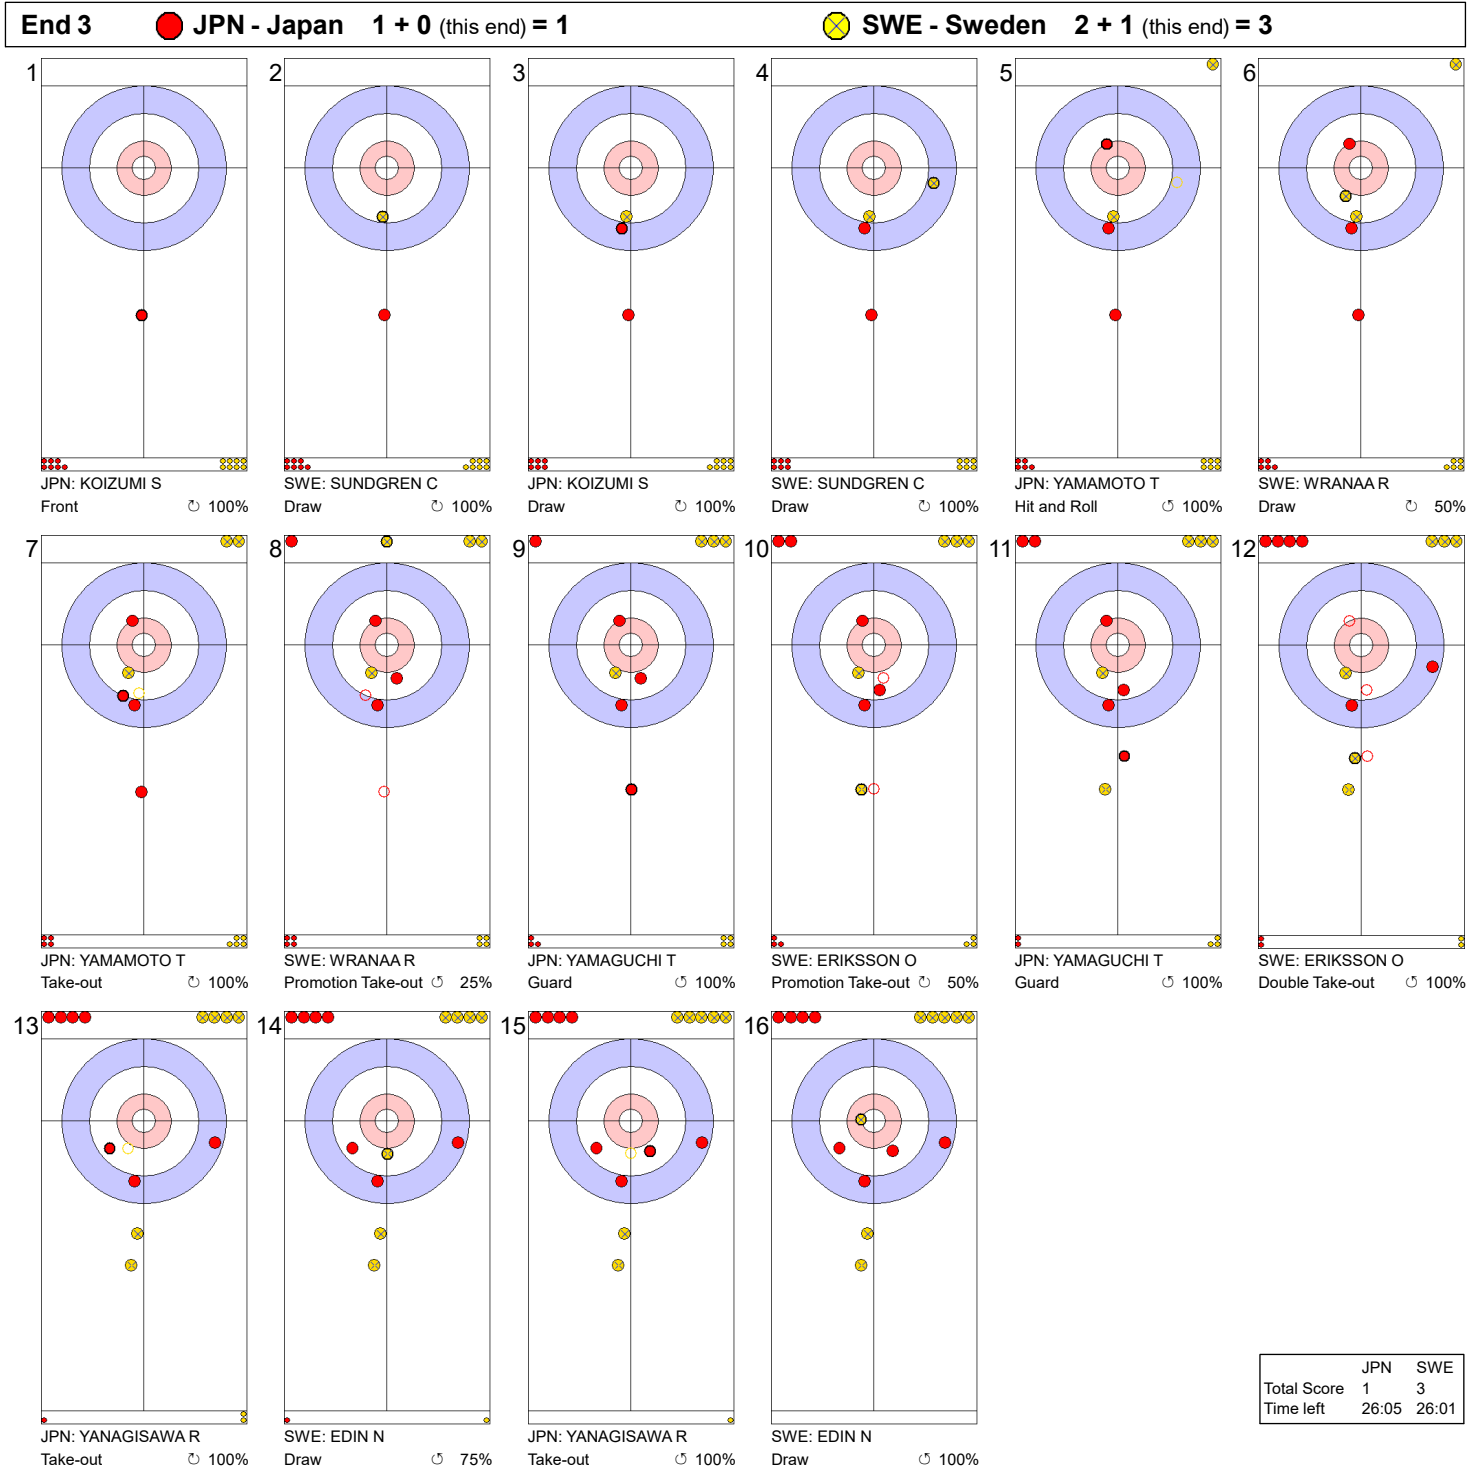

TUE 4 APR 2023
 Start Time 14:00

Round Robin Session 10 - Sheet C

Game - Shot by Shot

Legend:
 ↻ Clockwise ↺ Counter-clockwise - Not considered

TUE 4 APR 2023
 Start Time 14:00

Round Robin Session 10 - Sheet C

Game - Shot by Shot

Legend:
 ↻ Clockwise ↺ Counter-clockwise - Not considered

TUE 4 APR 2023
 Start Time 14:00

Round Robin Session 10 - Sheet C

Game - Shot by Shot

Legend:
 ↻ Clockwise ↺ Counter-clockwise - Not considered