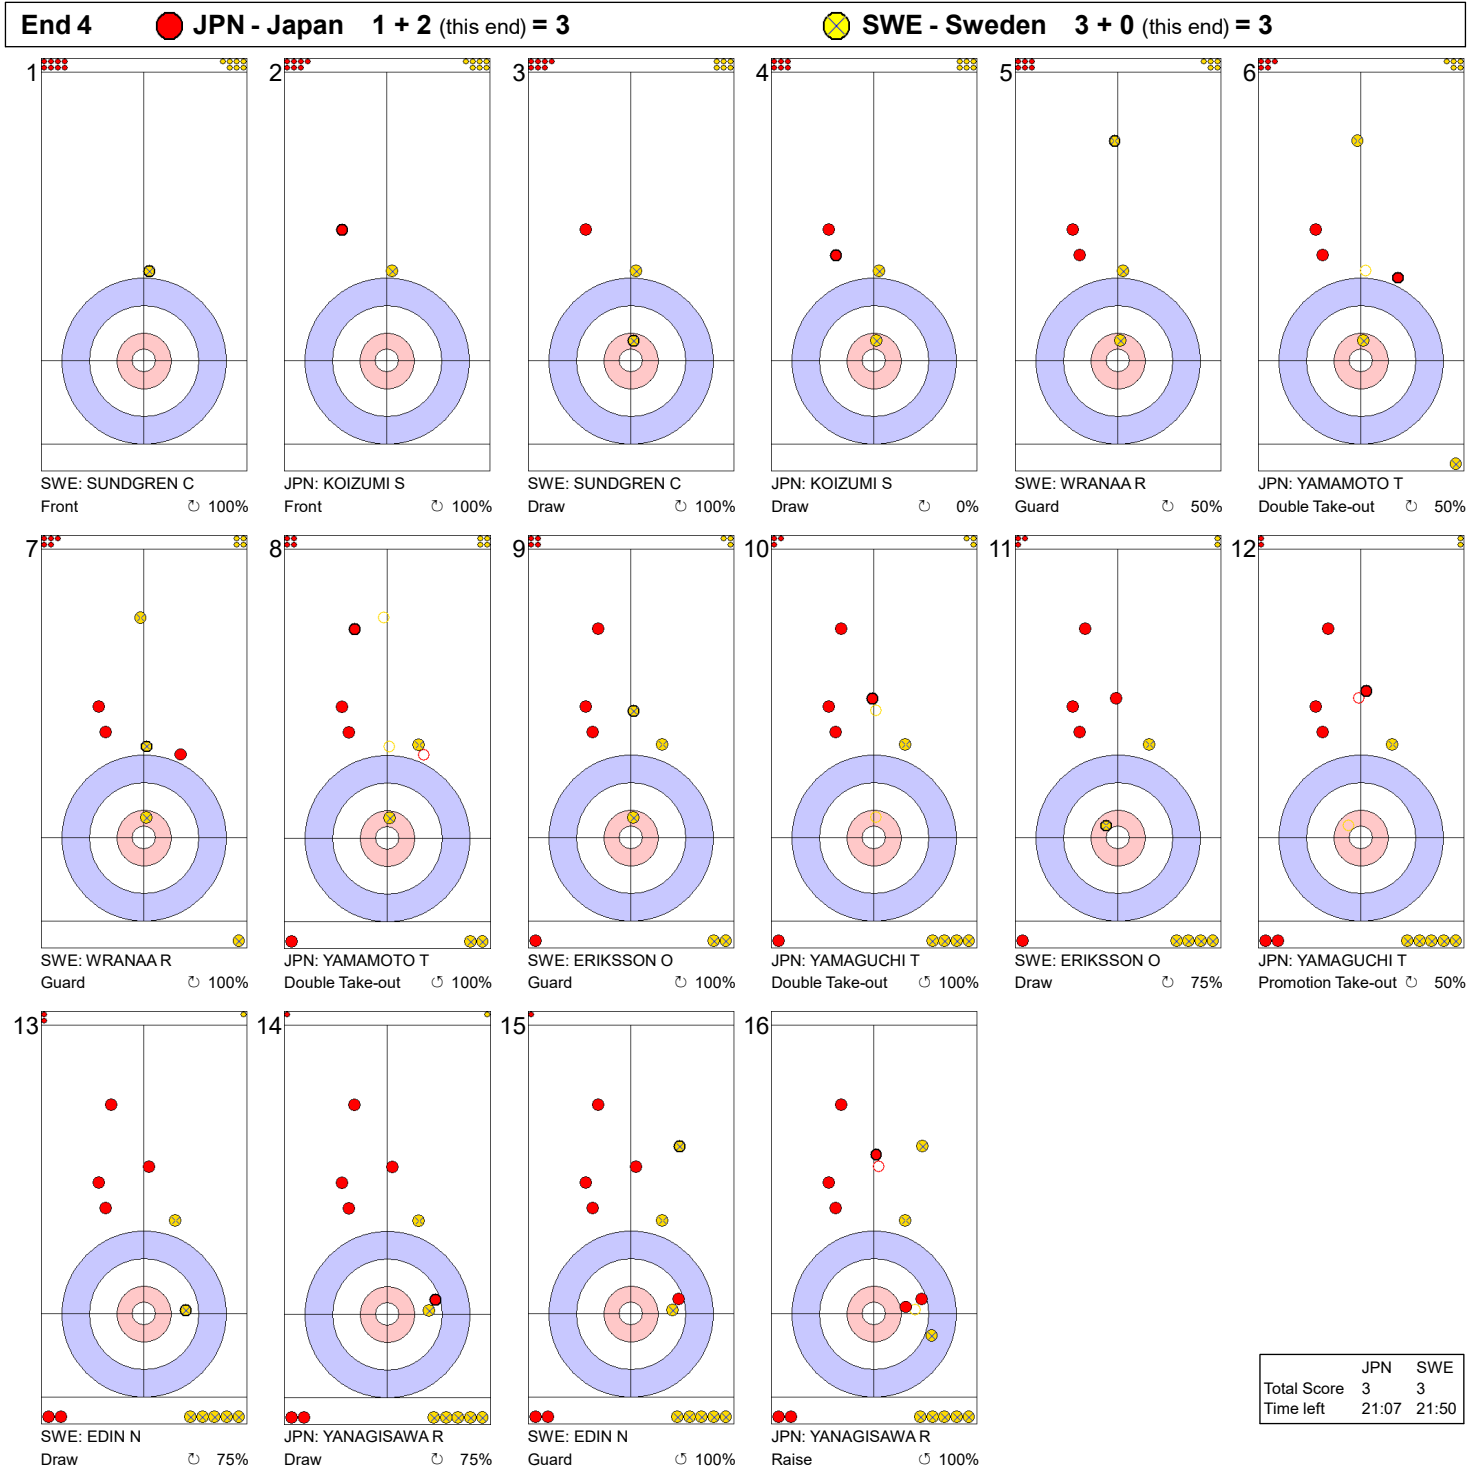

TUE 4 APR 2023
 Start Time 14:00

Round Robin Session 10 - Sheet C

Game - Shot by Shot

Legend:
 ↻ Clockwise ↺ Counter-clockwise - Not considered

TUE 4 APR 2023
 Start Time 14:00

Round Robin Session 10 - Sheet C

Game - Shot by Shot

Legend:
 ↻ Clockwise ↺ Counter-clockwise - Not considered

TUE 4 APR 2023
 Start Time 14:00

Round Robin Session 10 - Sheet C

Game - Shot by Shot

Legend:
 ↻ Clockwise ↺ Counter-clockwise - Not considered