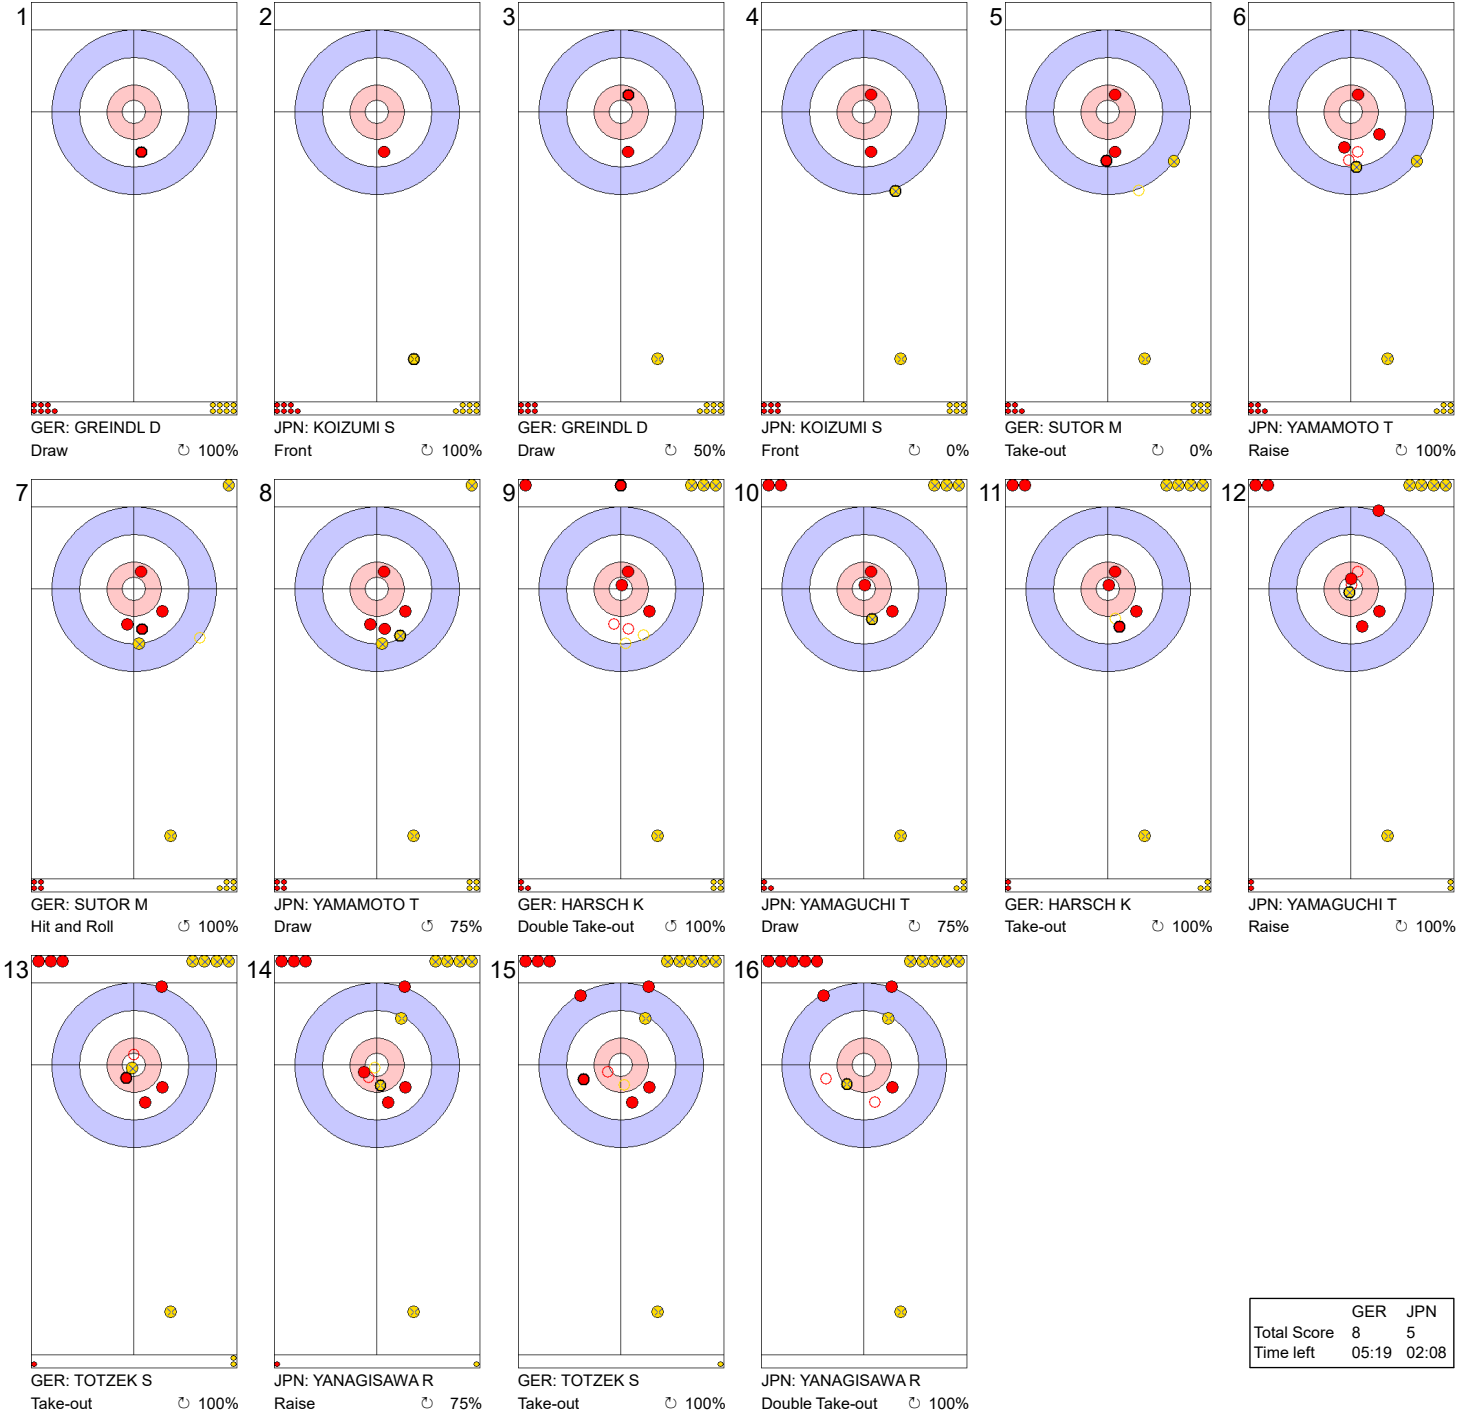

Game - Shot by Shot

Legend:
 ↻ Clockwise ↺ Counter-clockwise - Not considered

FRI 7 APR 2023
 Start Time 19:00

Round Robin Session 20 - Sheet B

Game - Shot by Shot

End 8 ● **GER - Germany** 8 + 0 (this end) = 8 ⊗ **JPN - Japan** 4 + 0 (this end) = 4

| | | |
|-------------|-------|-------|
| | GER | JPN |
| Total Score | 8 | 4 |
| Time left | 09:12 | 05:33 |

Legend:
 ↻ Clockwise ↺ Counter-clockwise - Not considered

FRI 7 APR 2023
 Start Time 19:00

Round Robin Session 20 - Sheet B

Game - Shot by Shot

End 9 ● **GER - Germany** **8 + 0** (this end) = **8** ● **JPN - Japan** **4 + 1** (this end) = **5**

| | GER | JPN |
|-------------|-------|-------|
| Total Score | 8 | 5 |
| Time left | 05:19 | 02:08 |

Legend:
 ↻ Clockwise ↺ Counter-clockwise - Not considered