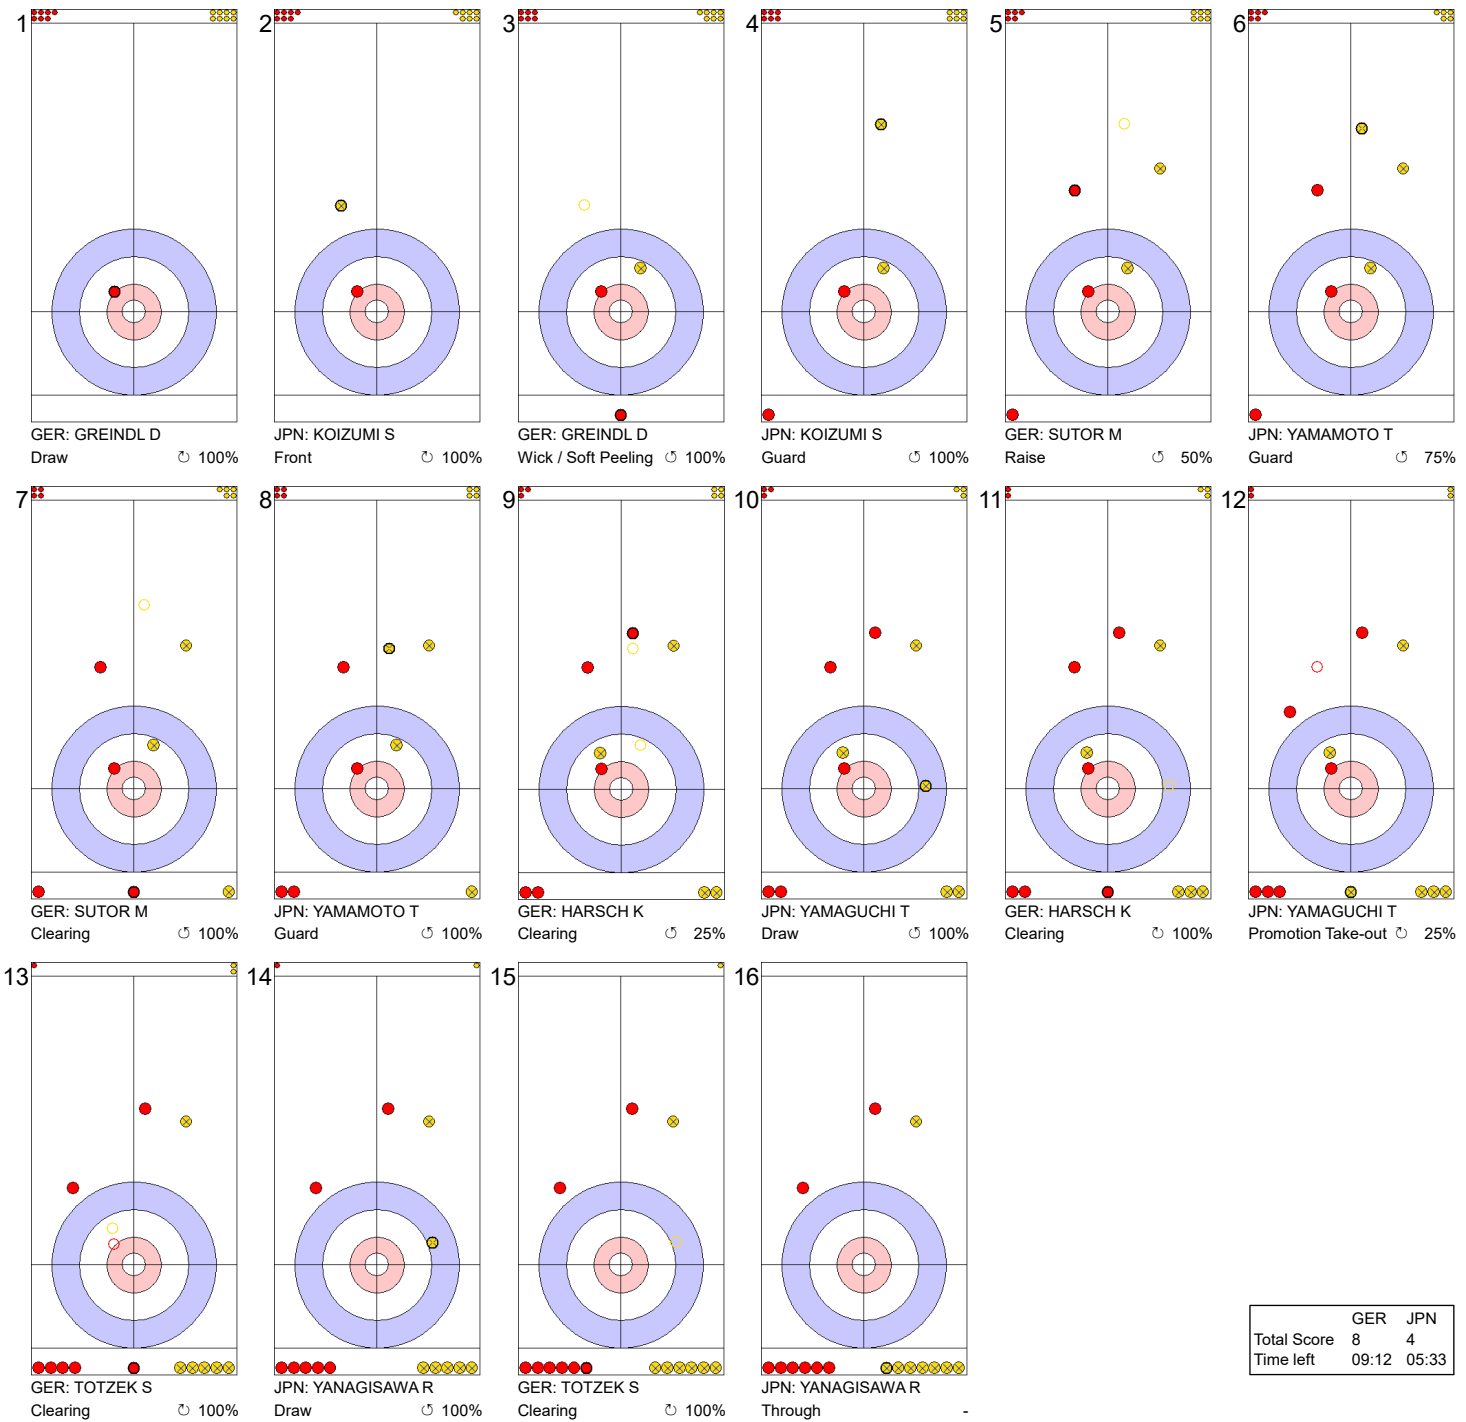

| | GER | JPN |
|-------------|-------|-------|
| Total Score | 5 | 4 |
| Time left | 17:21 | 14:40 |

Legend:
 ↻ Clockwise ↺ Counter-clockwise - Not considered

FRI 7 APR 2023
 Start Time 19:00

Round Robin Session 20 - Sheet B

Game - Shot by Shot

Legend:
 ↻ Clockwise ↺ Counter-clockwise - Not considered

FRI 7 APR 2023
 Start Time 19:00

Round Robin Session 20 - Sheet B

Game - Shot by Shot

End 8 ● **GER - Germany** 8 + 0 (this end) = 8 ⊗ **JPN - Japan** 4 + 0 (this end) = 4

| | | |
|-------------|-------|-------|
| | GER | JPN |
| Total Score | 8 | 4 |
| Time left | 09:12 | 05:33 |

Legend:
 ↻ Clockwise ↺ Counter-clockwise - Not considered

FRI 7 APR 2023
 Start Time 19:00

Round Robin Session 20 - Sheet B

Game - Shot by Shot

End 9 ● **GER - Germany** **8 + 0** (this end) = **8** ● **JPN - Japan** **4 + 1** (this end) = **5**

| | GER | JPN |
|-------------|-------|-------|
| Total Score | 8 | 5 |
| Time left | 05:19 | 02:08 |