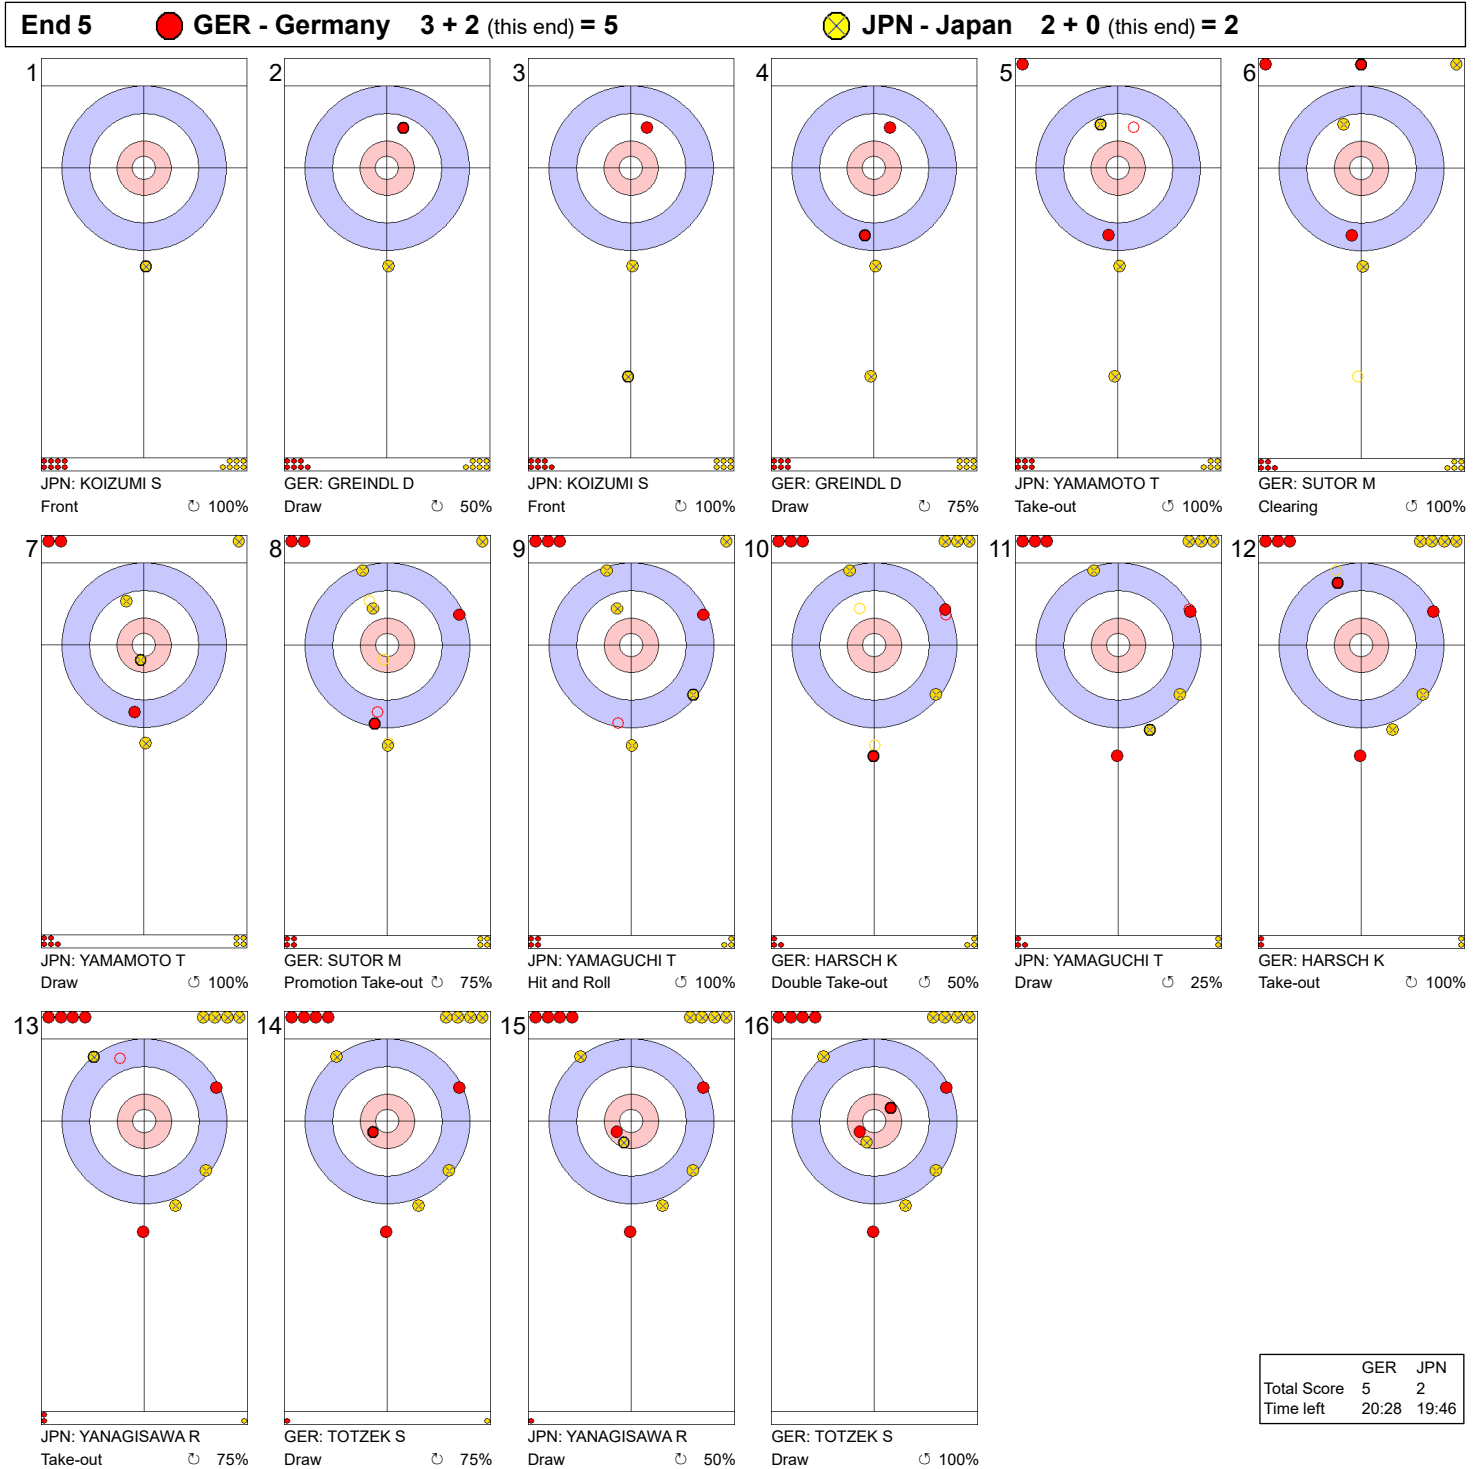

Game - Shot by Shot

Legend:
 ↻ Clockwise ↺ Counter-clockwise - Not considered

FRI 7 APR 2023
 Start Time 19:00

Round Robin Session 20 - Sheet B

Game - Shot by Shot

Legend:
 ↻ Clockwise ↺ Counter-clockwise - Not considered

FRI 7 APR 2023
 Start Time 19:00

Round Robin Session 20 - Sheet B

Game - Shot by Shot

Legend:
 ↻ Clockwise ↺ Counter-clockwise - Not considered

FRI 7 APR 2023
 Start Time 19:00

Round Robin Session 20 - Sheet B

Game - Shot by Shot

Legend:
 ↻ Clockwise ↺ Counter-clockwise - Not considered

FRI 7 APR 2023
 Start Time 19:00

Round Robin Session 20 - Sheet B

Game - Shot by Shot

End 6 ● **GER - Germany** 5 + 0 (this end) = 5 ● **JPN - Japan** 2 + 2 (this end) = 4

| Shot | Player | Shot Description | Success % |
|------|-------------------|---------------------|-----------|
| 1 | GER: GREINDL D | Draw | 75% |
| 2 | JPN: KOIZUMI S | Front | 100% |
| 3 | GER: GREINDL D | Front | 75% |
| 4 | JPN: KOIZUMI S | Draw | 75% |
| 5 | GER: SUTOR M | Draw | 100% |
| 6 | JPN: YAMAMOTO T | Double Take-out | 100% |
| 7 | GER: SUTOR M | Clearing | 100% |
| 8 | JPN: YAMAMOTO T | Draw | 75% |
| 9 | GER: HARSCH K | Take-out | 100% |
| 10 | JPN: YAMAGUCHI T | Take-out | 100% |
| 11 | GER: HARSCH K | Hit and Roll | 75% |
| 12 | JPN: YAMAGUCHI T | Take-out | 100% |
| 13 | GER: TOTZEK S | Hit and Roll | 75% |
| 14 | JPN: YANAGISAWA R | Wick / Soft Peeling | 50% |
| 15 | GER: TOTZEK S | Double Take-out | 50% |
| 16 | JPN: YANAGISAWA R | Wick / Soft Peeling | 50% |