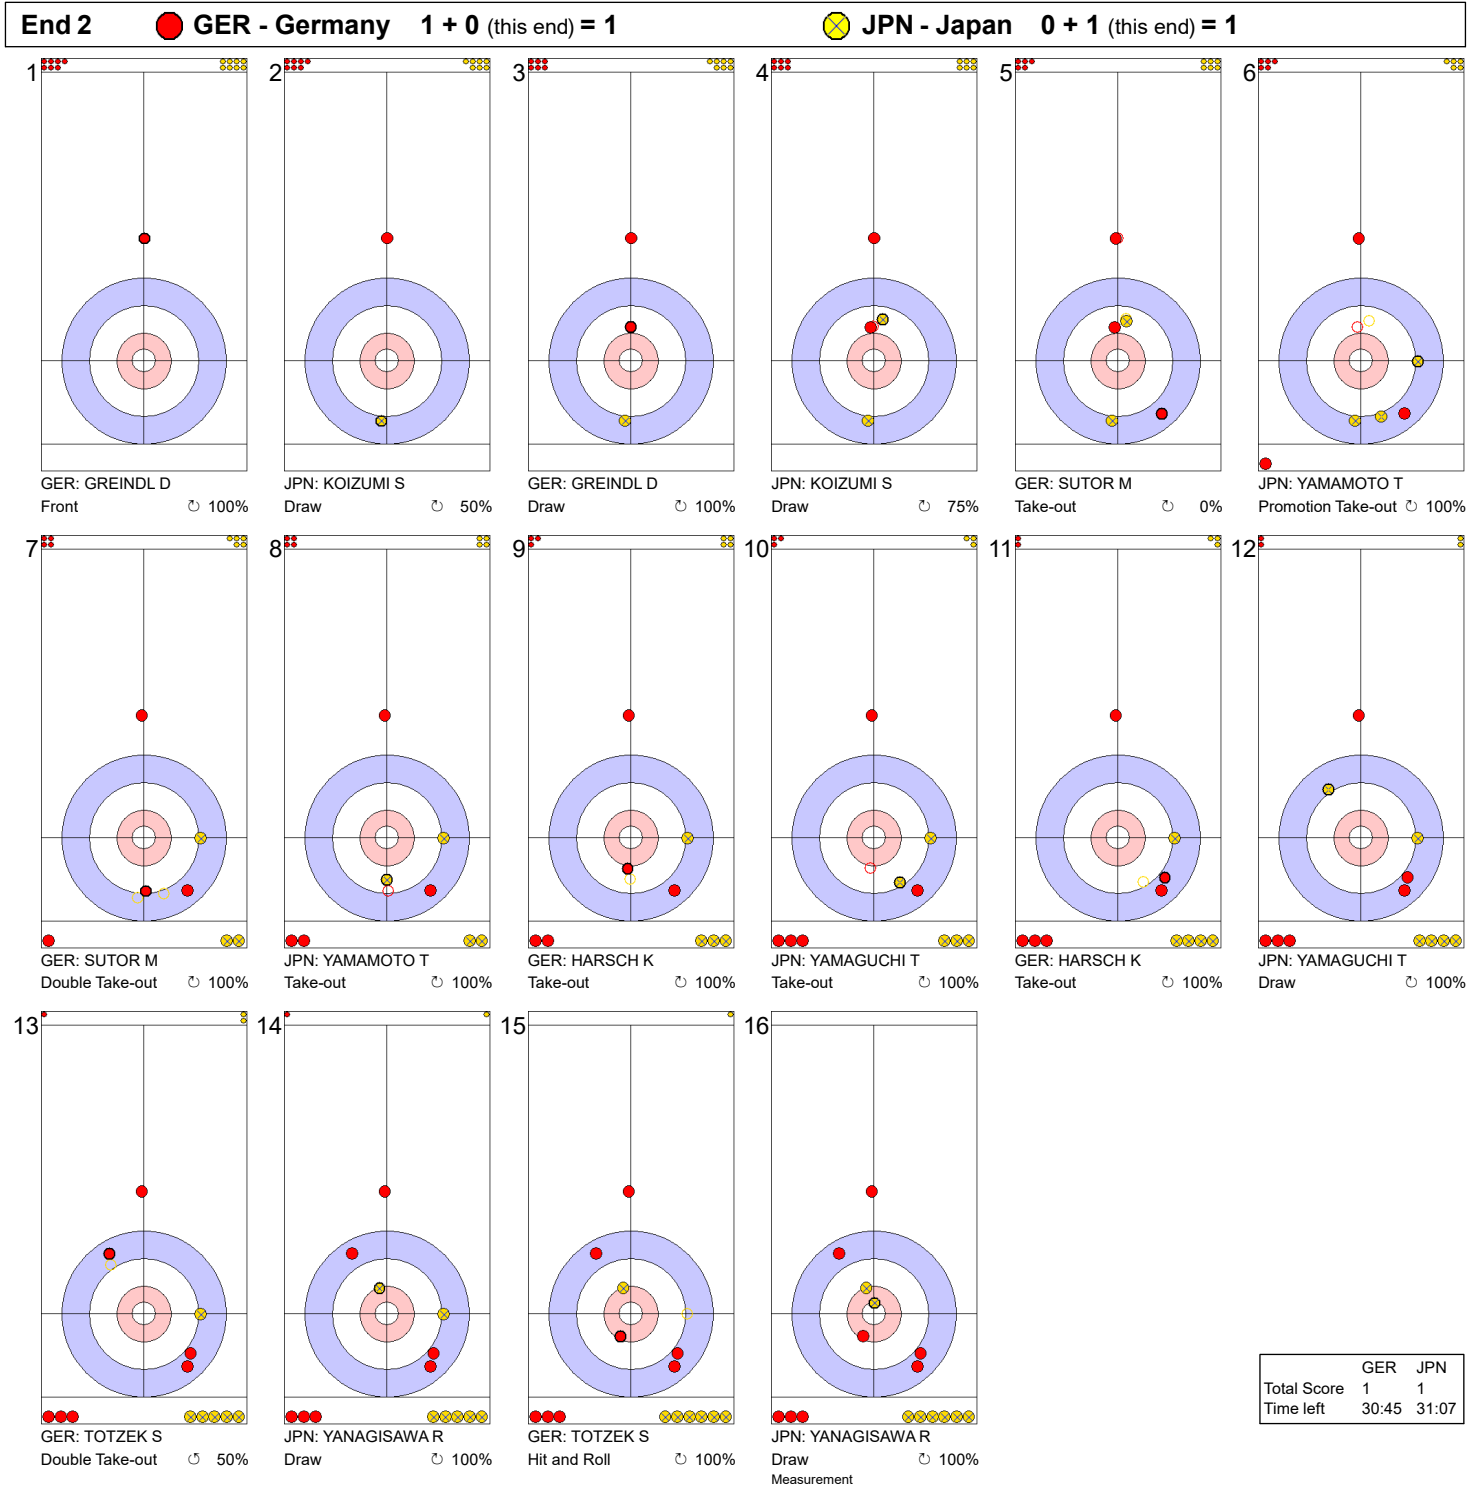

FRI 7 APR 2023
 Start Time 19:00

Round Robin Session 20 - Sheet B

Game - Shot by Shot

Legend:
 ↻ Clockwise ↺ Counter-clockwise - Not considered

FRI 7 APR 2023
 Start Time 19:00

Round Robin Session 20 - Sheet B

Game - Shot by Shot

Legend:
 ↻ Clockwise ↺ Counter-clockwise - Not considered

FRI 7 APR 2023
 Start Time 19:00

Round Robin Session 20 - Sheet B

Game - Shot by Shot

Legend:
 ↻ Clockwise ↺ Counter-clockwise - Not considered

Game - Shot by Shot

Legend:
 ↻ Clockwise ↺ Counter-clockwise - Not considered

FRI 7 APR 2023
 Start Time 19:00

Round Robin Session 20 - Sheet B

Game - Shot by Shot

End 6 ● **GER - Germany** 5 + 0 (this end) = 5 ● **JPN - Japan** 2 + 2 (this end) = 4