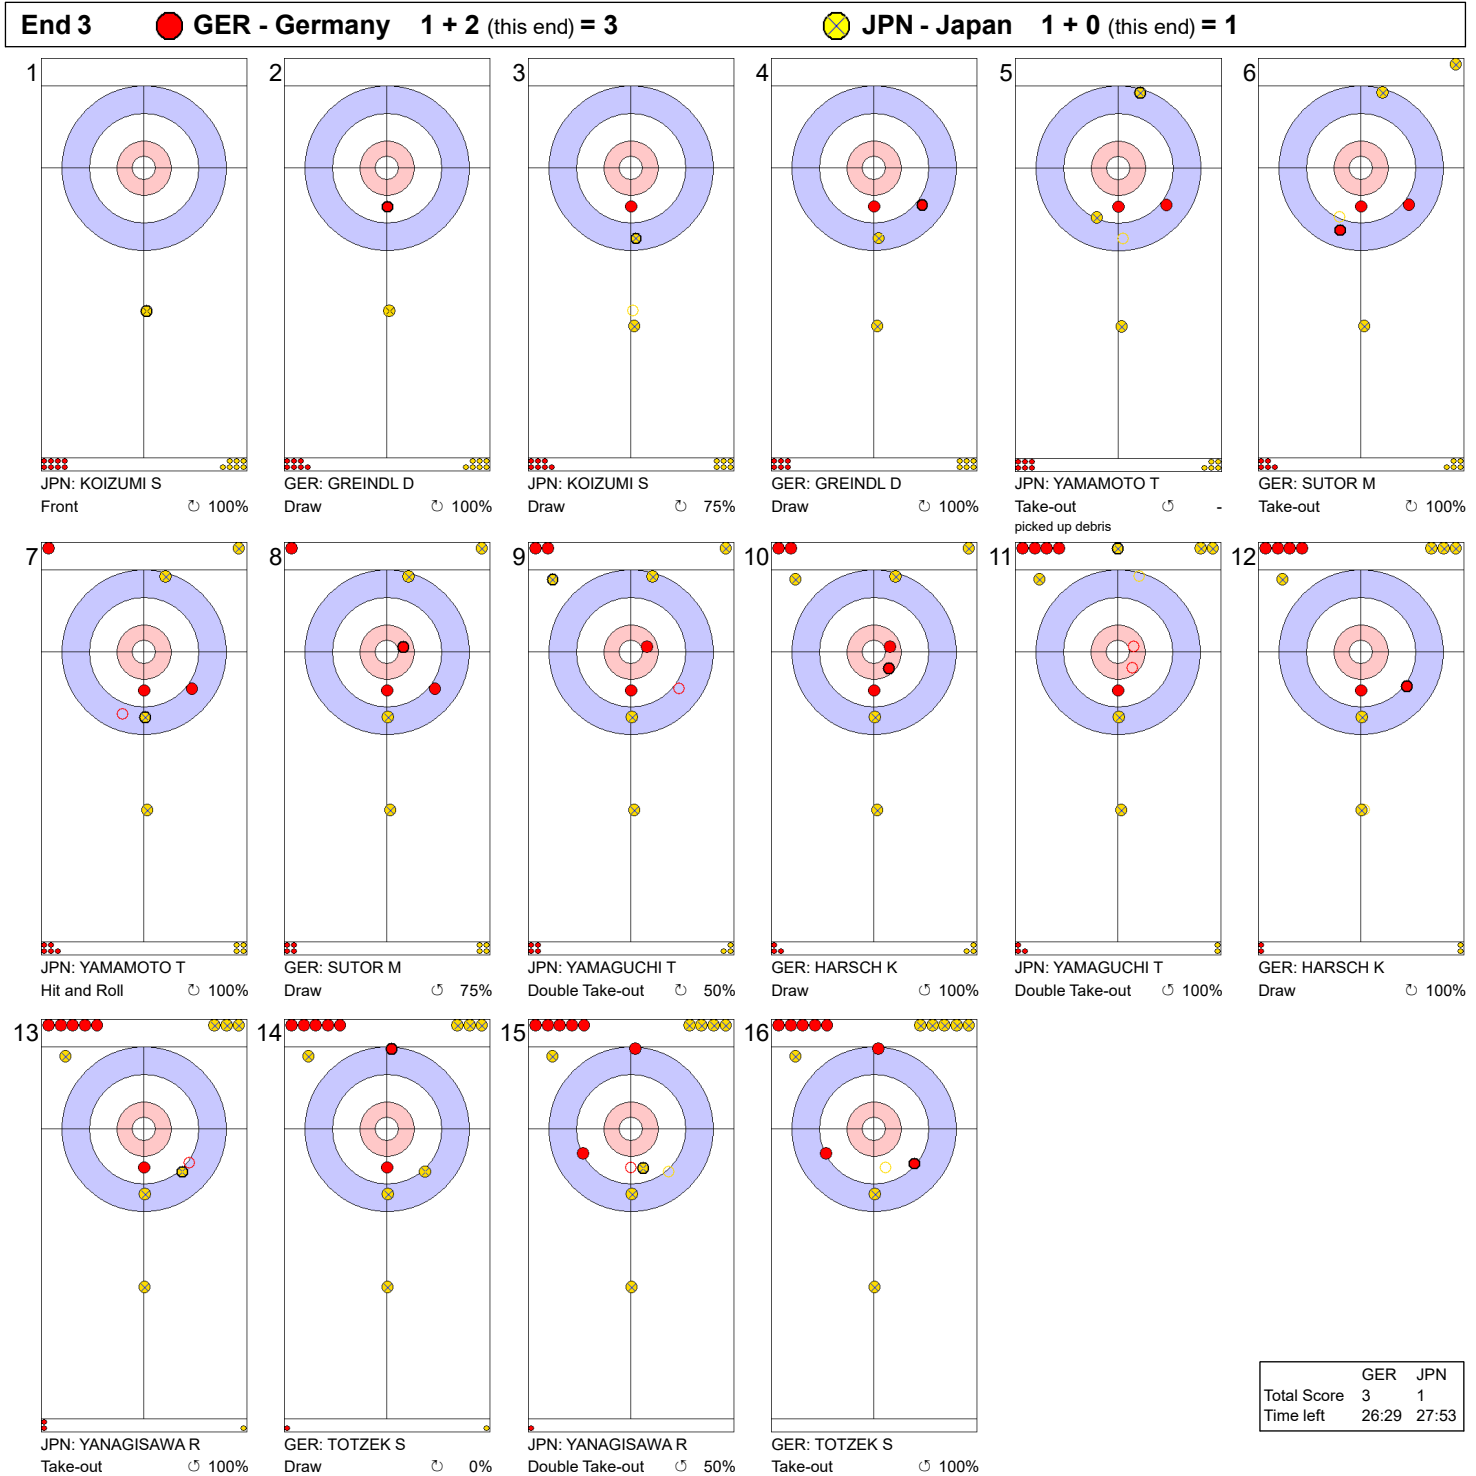

FRI 7 APR 2023
 Start Time 19:00

Round Robin Session 20 - Sheet B

Game - Shot by Shot

Legend:
 ↻ Clockwise ↺ Counter-clockwise - Not considered

FRI 7 APR 2023
 Start Time 19:00

Round Robin Session 20 - Sheet B

Game - Shot by Shot

Legend:
 ↻ Clockwise ↺ Counter-clockwise - Not considered

FRI 7 APR 2023
 Start Time 19:00

Round Robin Session 20 - Sheet B

Game - Shot by Shot

Legend:
 ↻ Clockwise ↺ Counter-clockwise - Not considered

Game - Shot by Shot

Legend:
 ↻ Clockwise ↺ Counter-clockwise - Not considered

FRI 7 APR 2023
 Start Time 19:00

Round Robin Session 20 - Sheet B

Game - Shot by Shot

End 6 ● **GER - Germany** 5 + 0 (this end) = 5 ● **JPN - Japan** 2 + 2 (this end) = 4