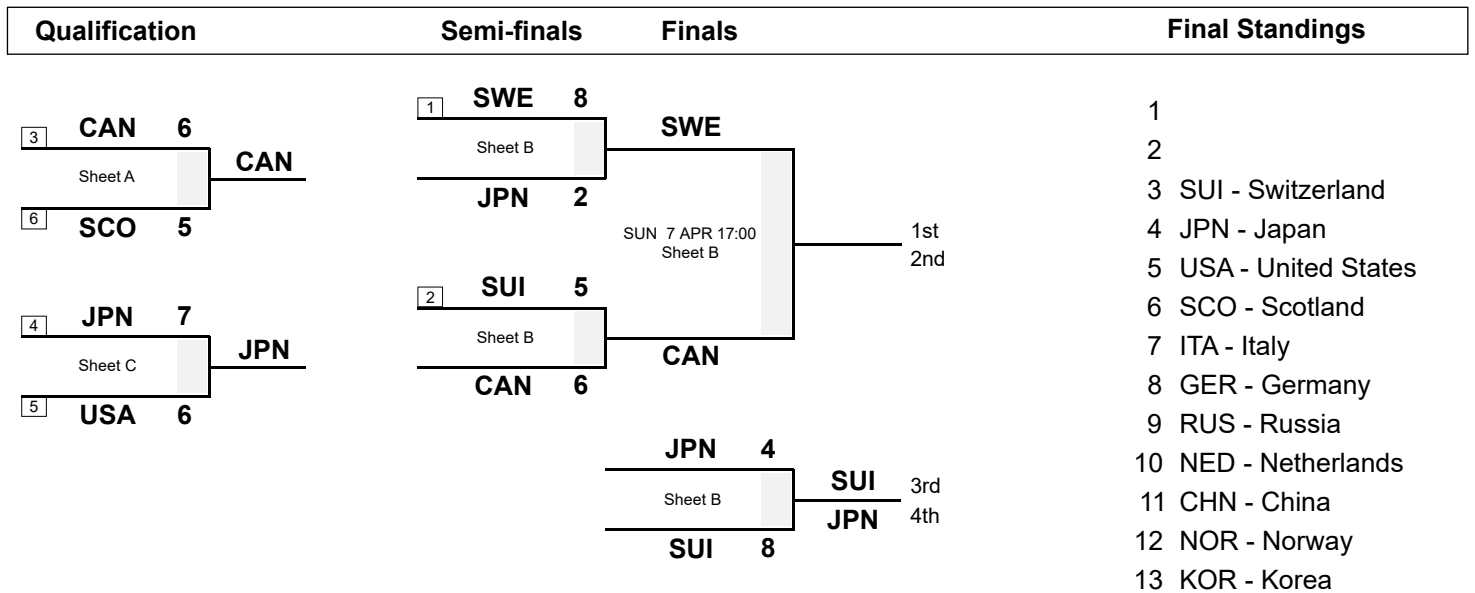

Session Results and Standings

Sheet	Game	Team	LSFE	1	2	3	4	5	6	7	8	9	10	Extra Ends	Total
B	15	JPN - Japan		0	0	0	3	0	1	0	0	0	X		4
	14	SUI - Switzerland	*	0	0	1	0	1	0	4	1	1	X		8

Play-offs Bracket

The teams ranked 1st and 2nd get a bye to the semi-finals.
The teams ranked 3rd to 6th play in qualification games (3 v 6 and 4 v 5). The winners of those qualification games advance to the semi-finals, with the 1st ranked team playing the lowest ranked winner and the 2nd ranked team playing the other team.

Attendance

Session: 3'312 Total: 64'582

Legend:	LSFE(*) Last Stone First End	X Unplayed/unfinished end due to concession
----------------	------------------------------	---------------------------------------------