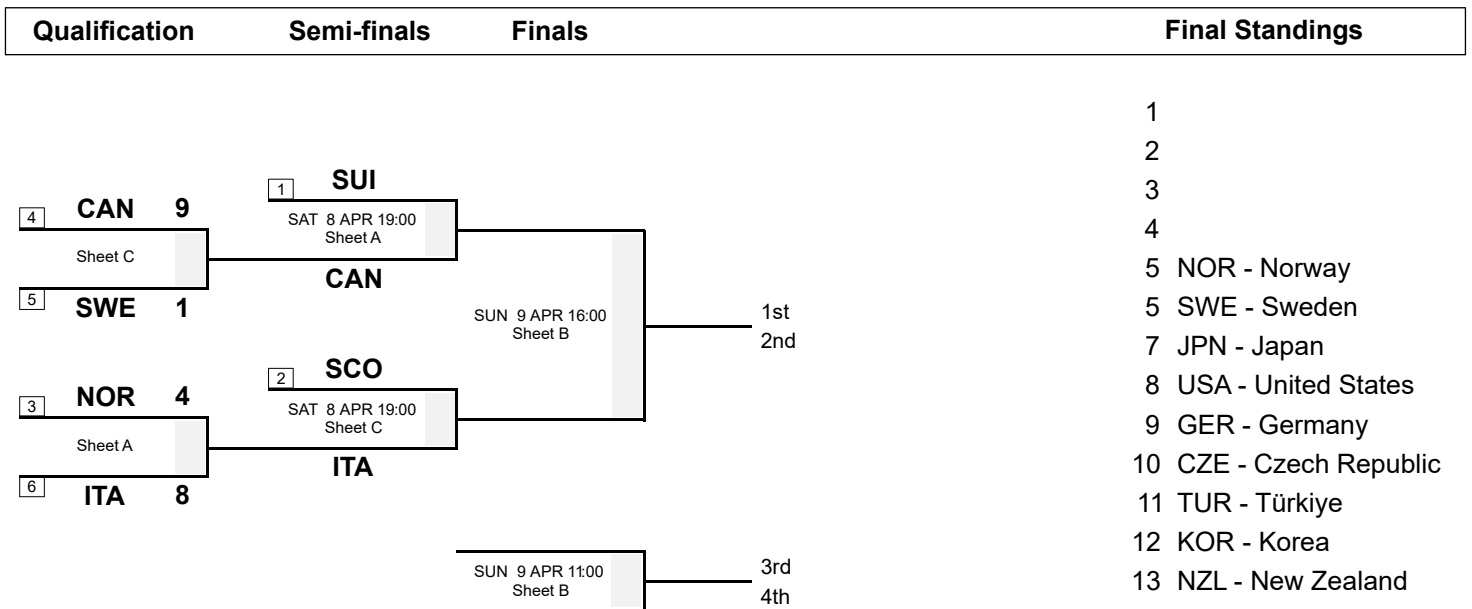

SAT 8 APR 2023
 Start Time 14:00

Qualification Games

Session Results and Standings

Sheet	Game	Team	LSFE	1	2	3	4	5	6	7	8	9	10	Extra Ends	Total
A	13	NOR - Norway	*	1	1	0	0	0	0	0	2	0	X		4
	13	ITA - Italy		0	0	2	2	0	1	1	0	2	X		8
C	13	CAN - Canada	*	2	0	0	0	1	1	3	2	X	X		9
	13	SWE - Sweden		0	1	0	0	0	0	0	0	X	X		1

Play-offs Bracket

Attendance

Session: 4'376 Total: 62'247

Legend:
 LSFE(*) Last Stone First End X Unplayed/unfinished end due to concession