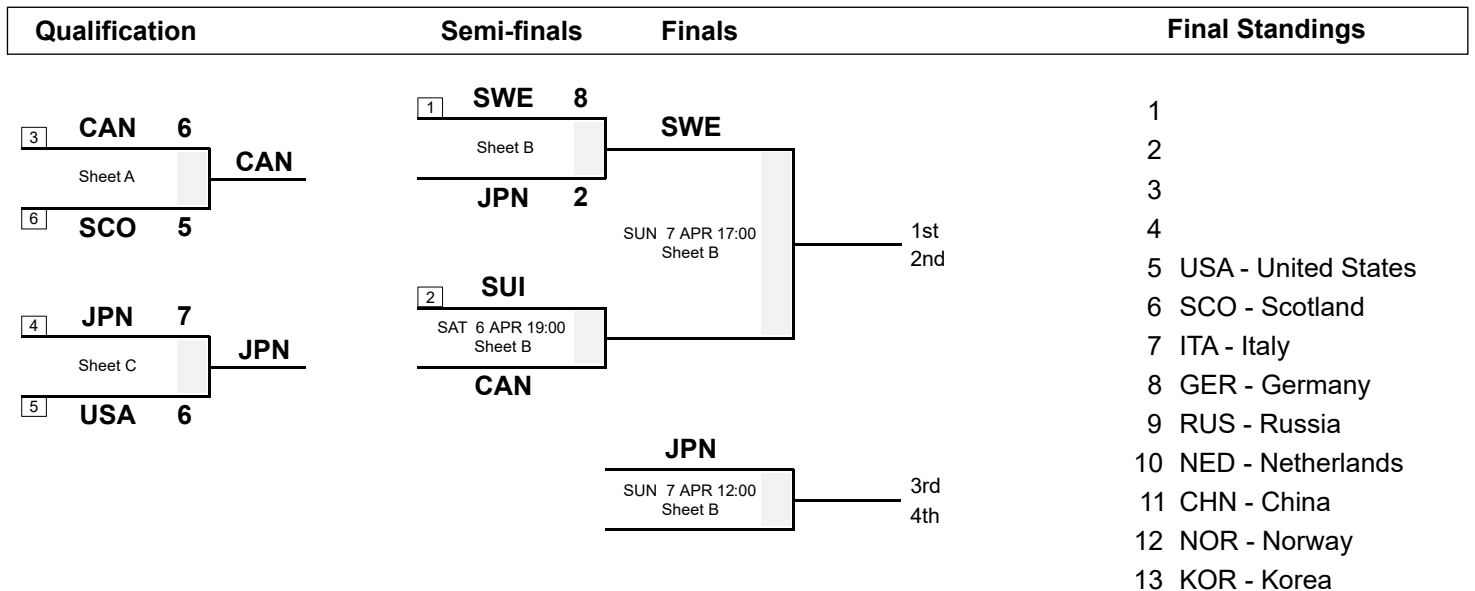

Session Results and Standings

Sheet	Game	Team	LSFE	1	2	3	4	5	6	7	8	9	10	Extra Ends	Total
B	13	SWE - Sweden	*	2	0	0	3	0	0	2	1	X	X		8
	14	JPN - Japan		0	1	0	0	0	1	0	0	X	X		2

Play-offs Bracket

The teams ranked 1st and 2nd get a bye to the semi-finals.
The teams ranked 3rd to 6th play in qualification games (3 v 6 and 4 v 5). The winners of those qualification games advance to the semi-finals, with the 1st ranked team playing the lowest ranked winner and the 2nd ranked team playing the other team.

Attendance

Session: 3'581 Total: 57'397

Legend:	LSFE(*) Last Stone First End	X Unplayed/unfinished end due to concession
----------------	------------------------------	---