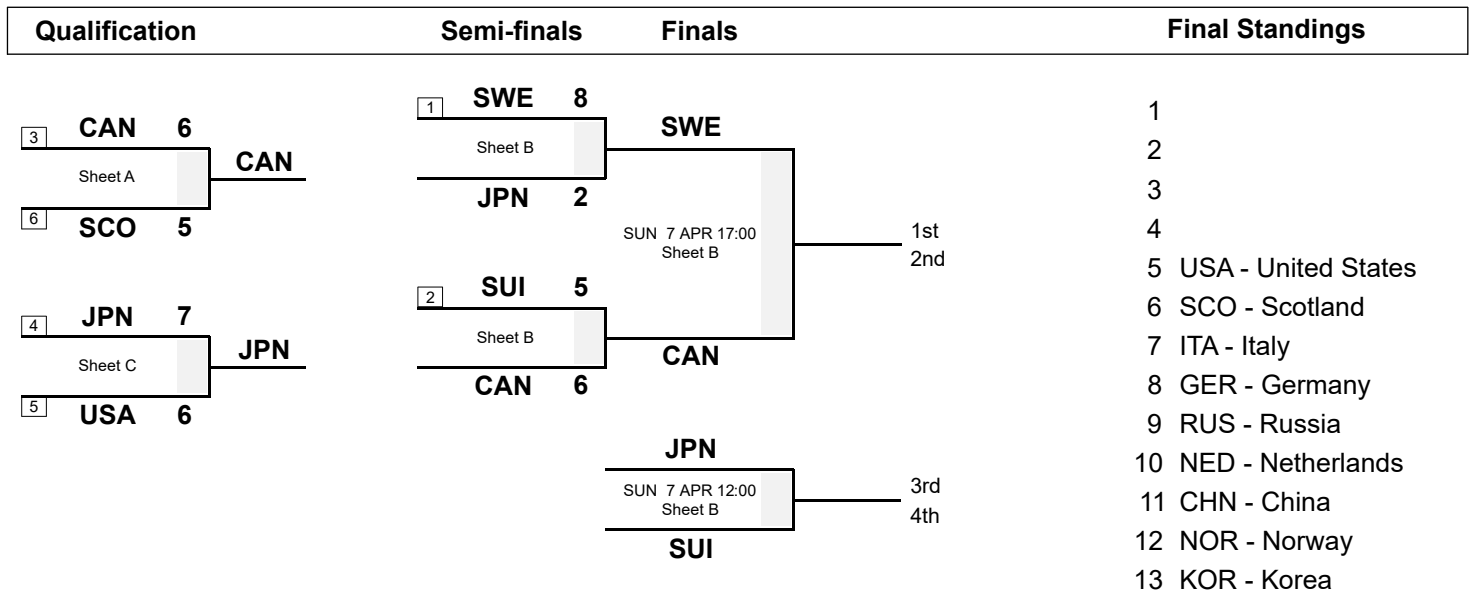

Session Results and Standings

Sheet	Game	Team	LSFE	1	2	3	4	5	6	7	8	9	10	Extra Ends	Total
B	13	SUI - Switzerland		0	0	1	0	1	0	0	2	0	1	0	5
	14	CAN - Canada	*	0	2	0	0	0	1	0	0	2	0	1	6

Play-offs Bracket

The teams ranked 1st and 2nd get a bye to the semi-finals.
The teams ranked 3rd to 6th play in qualification games (3 v 6 and 4 v 5). The winners of those qualification games advance to the semi-finals, with the 1st ranked team playing the lowest ranked winner and the 2nd ranked team playing the other team.

Attendance

Session: 3'873 Total: 61'270

Legend:
LSFE(*) Last Stone First End