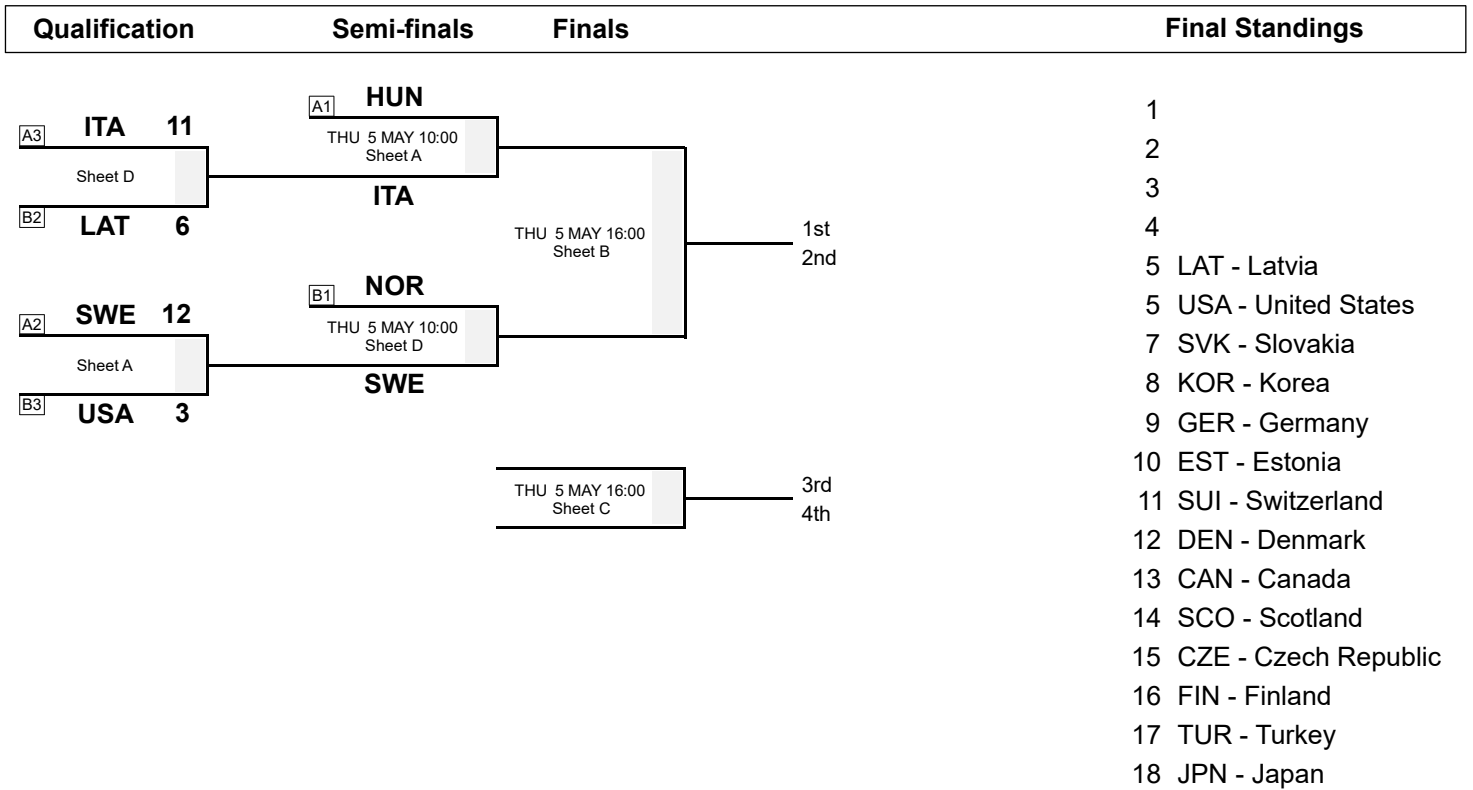

WED 4 MAY 2022  
Start Time 20:00

**Qualification Games**

**Session Results and Standings**

Sheet	Game	Team	LSFE	1	2	3	4	5	6	7	8	Extra Ends	Total
A	9	SWE - Sweden	*	0	4	2	0	3	1	2	X		12
	9	USA - United States		1	0	0	2	0	0	0	X		3
D	9	LAT - Latvia	*	0	3	0	2	0	1	0	0		6
	9	ITA - Italy		1	0	5	0	2	0	2	1		11

**Play-offs Bracket**

**Legend:**  
 Power Play      **LSFE(\*)** Last Stone First End      **X** Unplayed/unfinished end due to concession