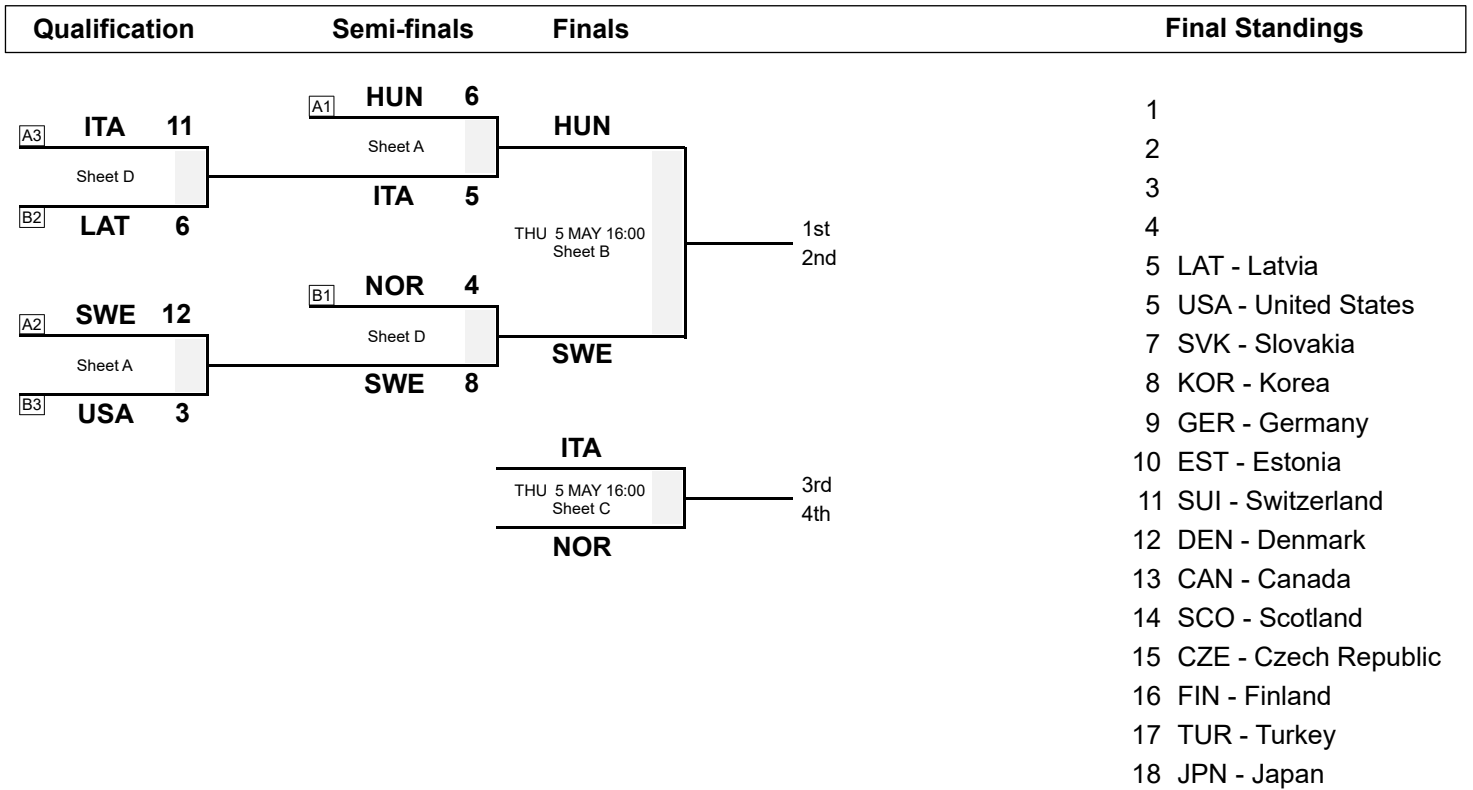

THU 5 MAY 2022
Start Time 10:00

Semi-finals

Session Results and Standings

Sheet	Game	Team	LSFE	1	2	3	4	5	6	7	8	Extra Ends	Total
A	9	HUN - Hungary	*	0	0	0	1	2	1	0	2		6
	10	ITA - Italy		2	1	1	0	0	0	1	0		5
D	10	SWE - Sweden		1	0	2	1	0	1	1	2		8
	9	NOR - Norway	*	0	1	0	0	3	0	0	0		4

Play-offs Bracket

Legend:
 Power Play
 LSFE(*) Last Stone First End