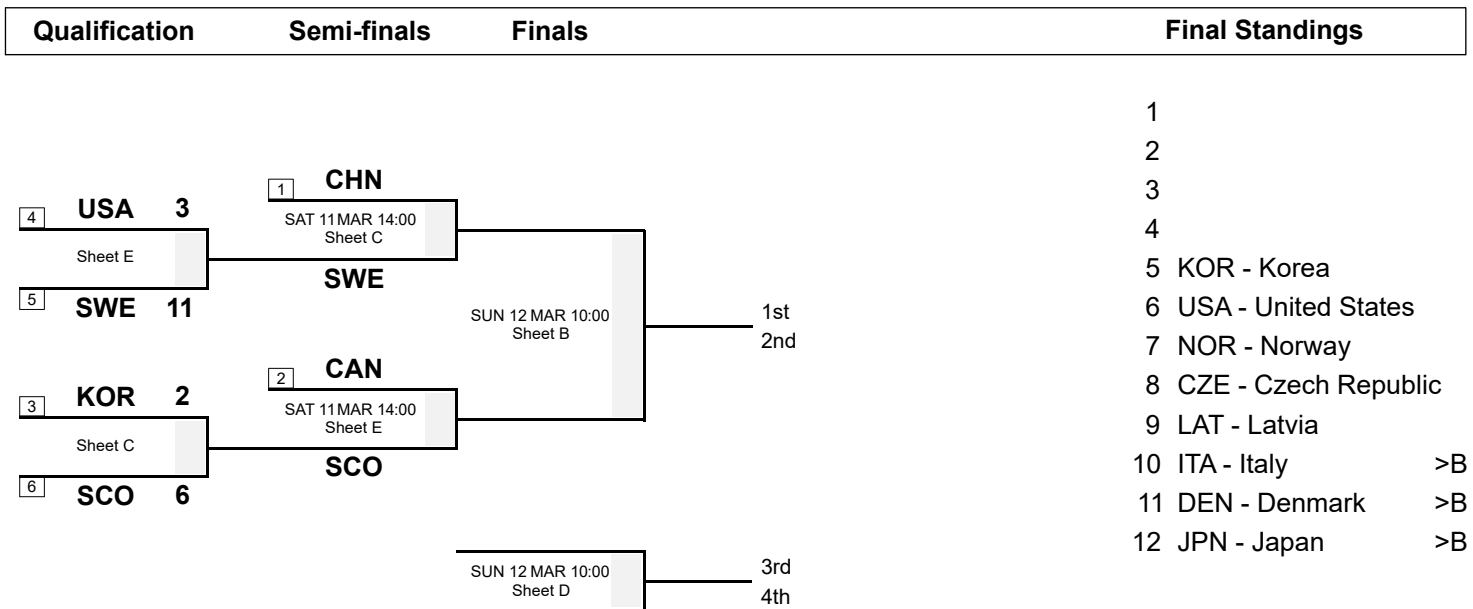

Session Results and Standings

Sheet	Game	Team	LSFE	1	2	3	4	5	6	7	8	Extra Ends	Total
C	12	KOR - Korea	*	1	0	1	0	0	0	0	X		2
	12	SCO - Scotland		0	1	0	1	1	1	2	X		6
E	12	SWE - Sweden		5	1	1	0	4	0	X	X		11
	12	USA - United States	*	0	0	0	2	0	1	X	X		3

Play-offs Bracket

The teams ranked 1st and 2nd get a bye to the semi-finals.
The teams ranked 3rd to 6th play in qualification games (3 v 6 and 4 v 5).
The winners of those qualification games advance to the semi-finals.

Legend:
>B To B-Division LSFE(*) Last Stone First End X Unplayed/unfinished end due to concession